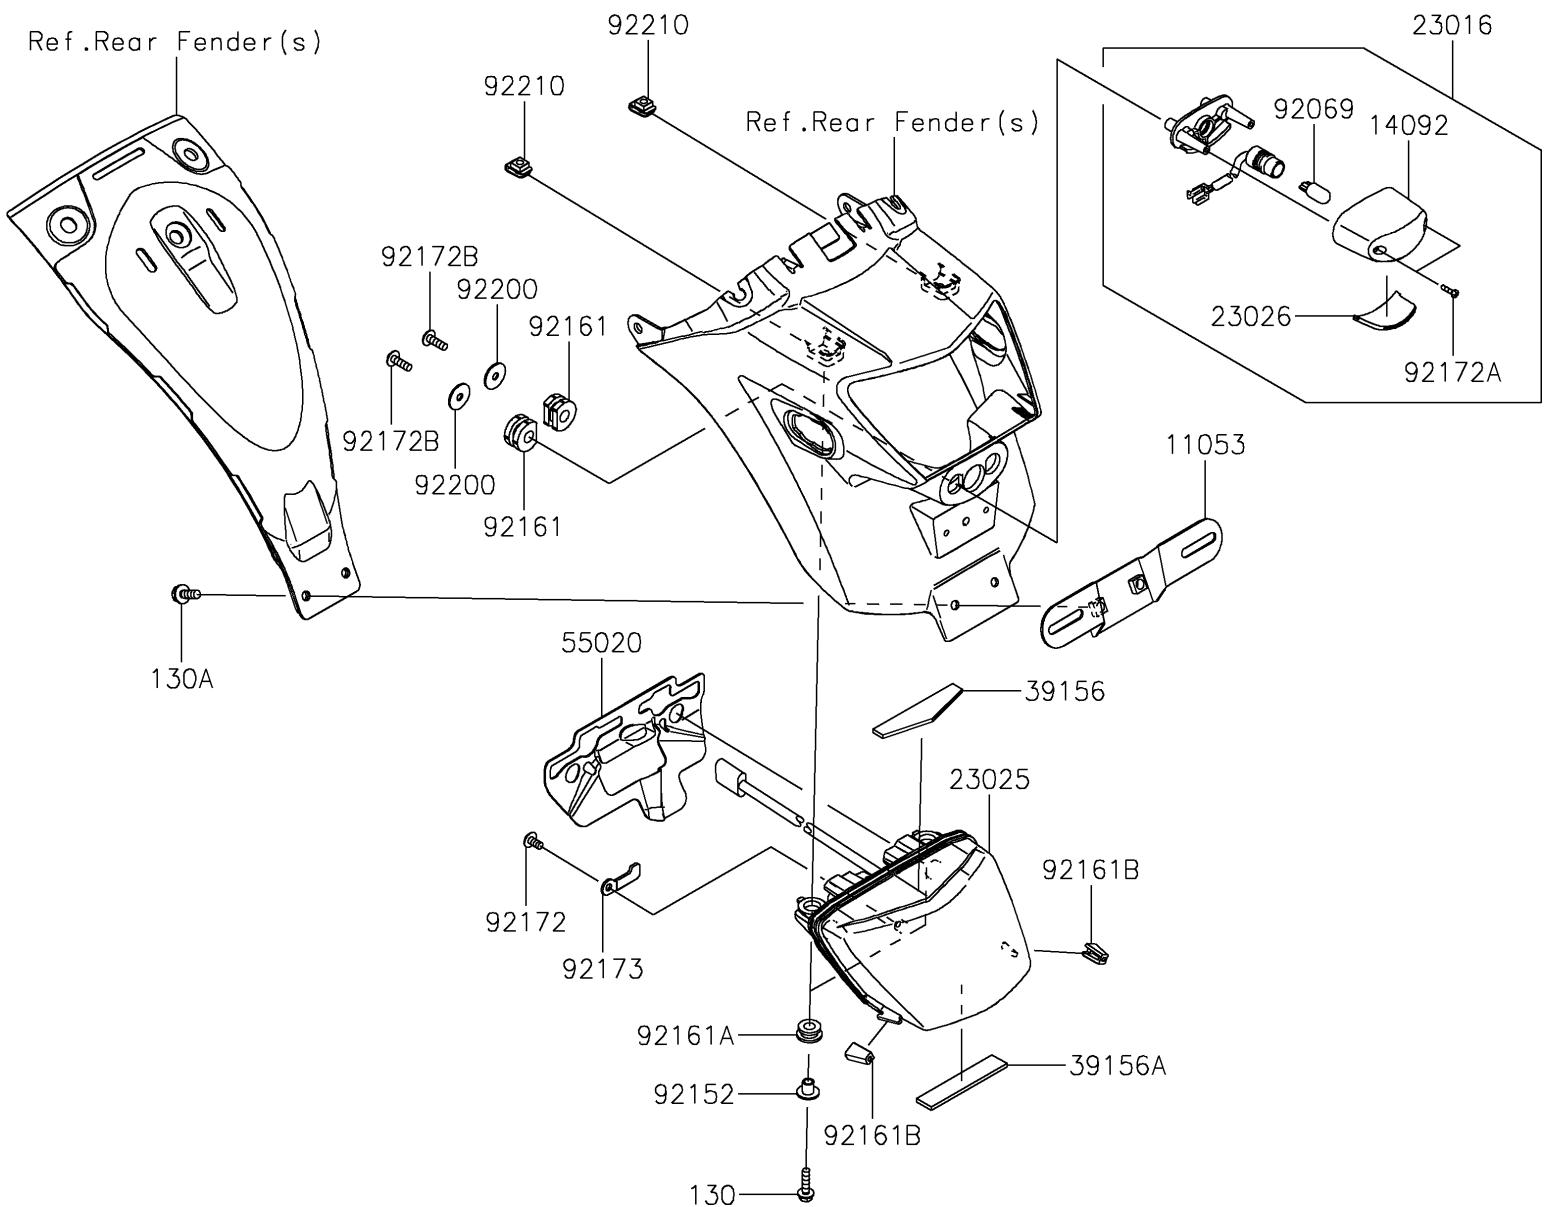

2026 Vulcan S CAFÉ

PARTS DIAGRAM

Taillight(s)

F2720

2026 Vulcan S CAFÉ

PARTS LIST

Taillight(s)

ITEM NAME

PART NUMBER

QUANTITY
