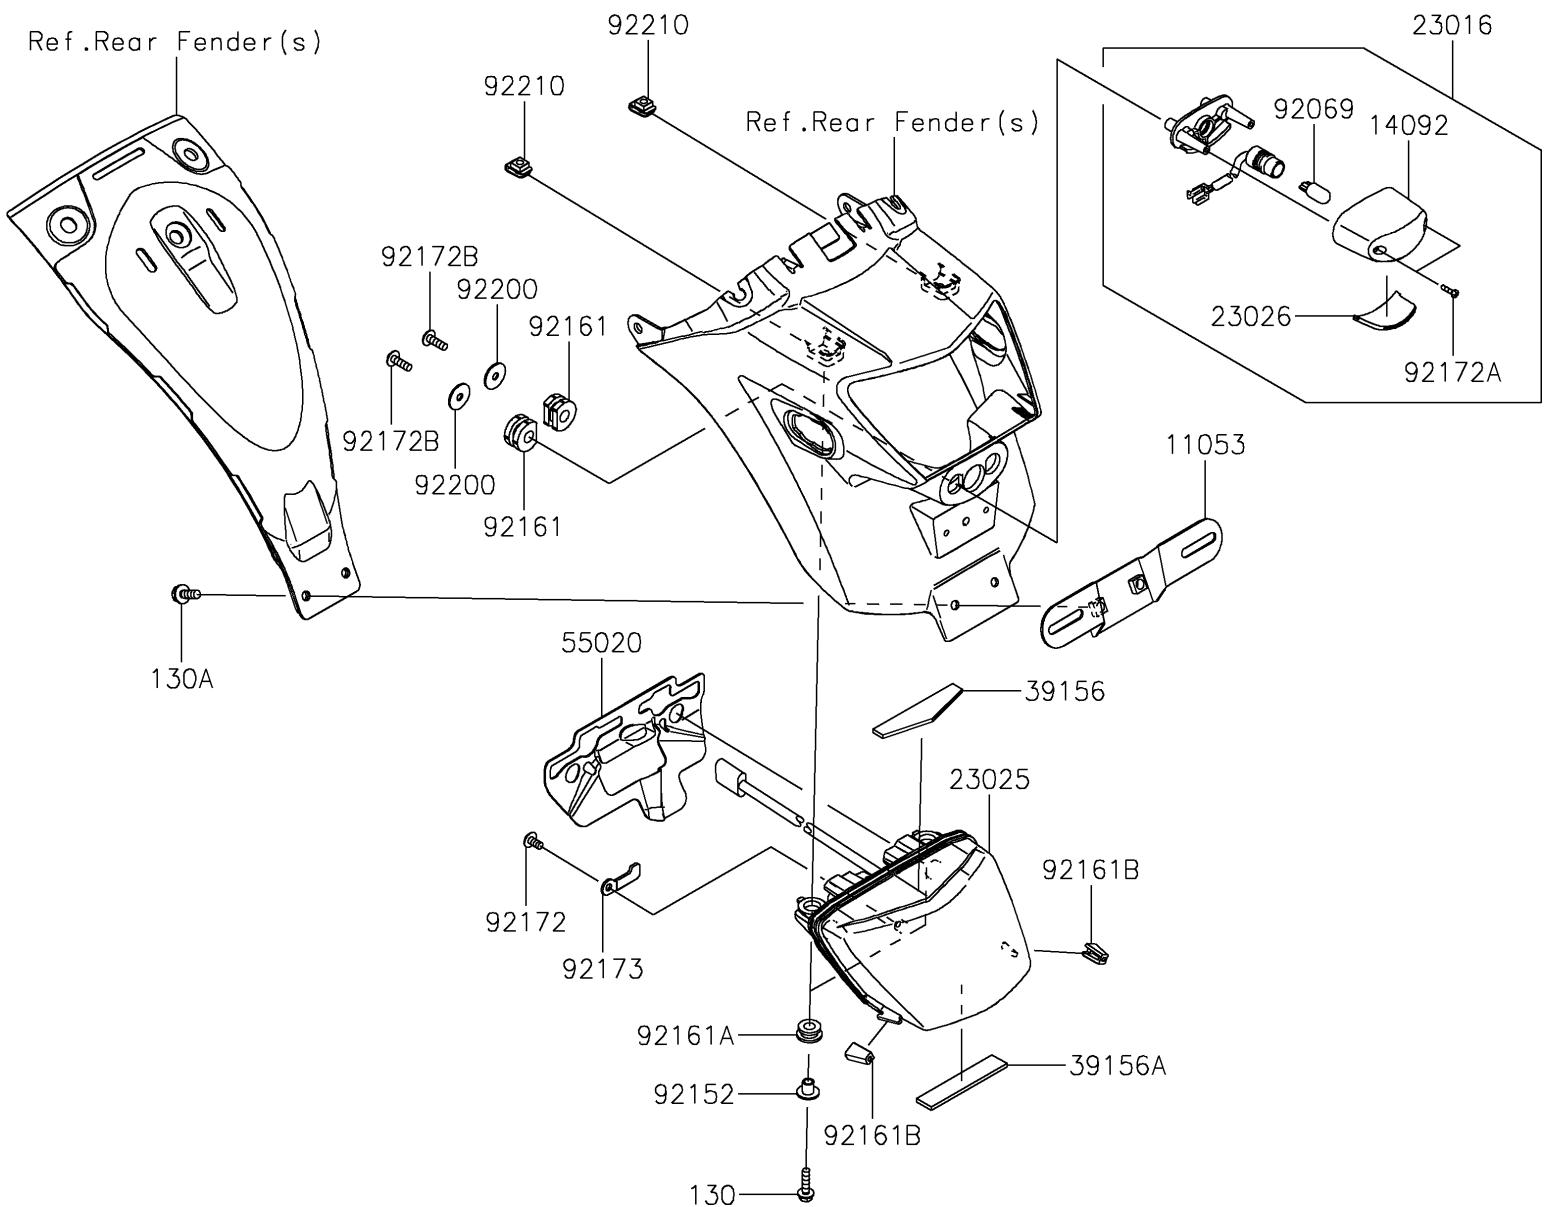

2024 Vulcan S CAFÉ

PARTS DIAGRAM

Taillight(s)

F2720

2024 Vulcan S CAFÉ

PARTS LIST

Taillight(s)

ITEM NAME

PART NUMBER

QUANTITY
