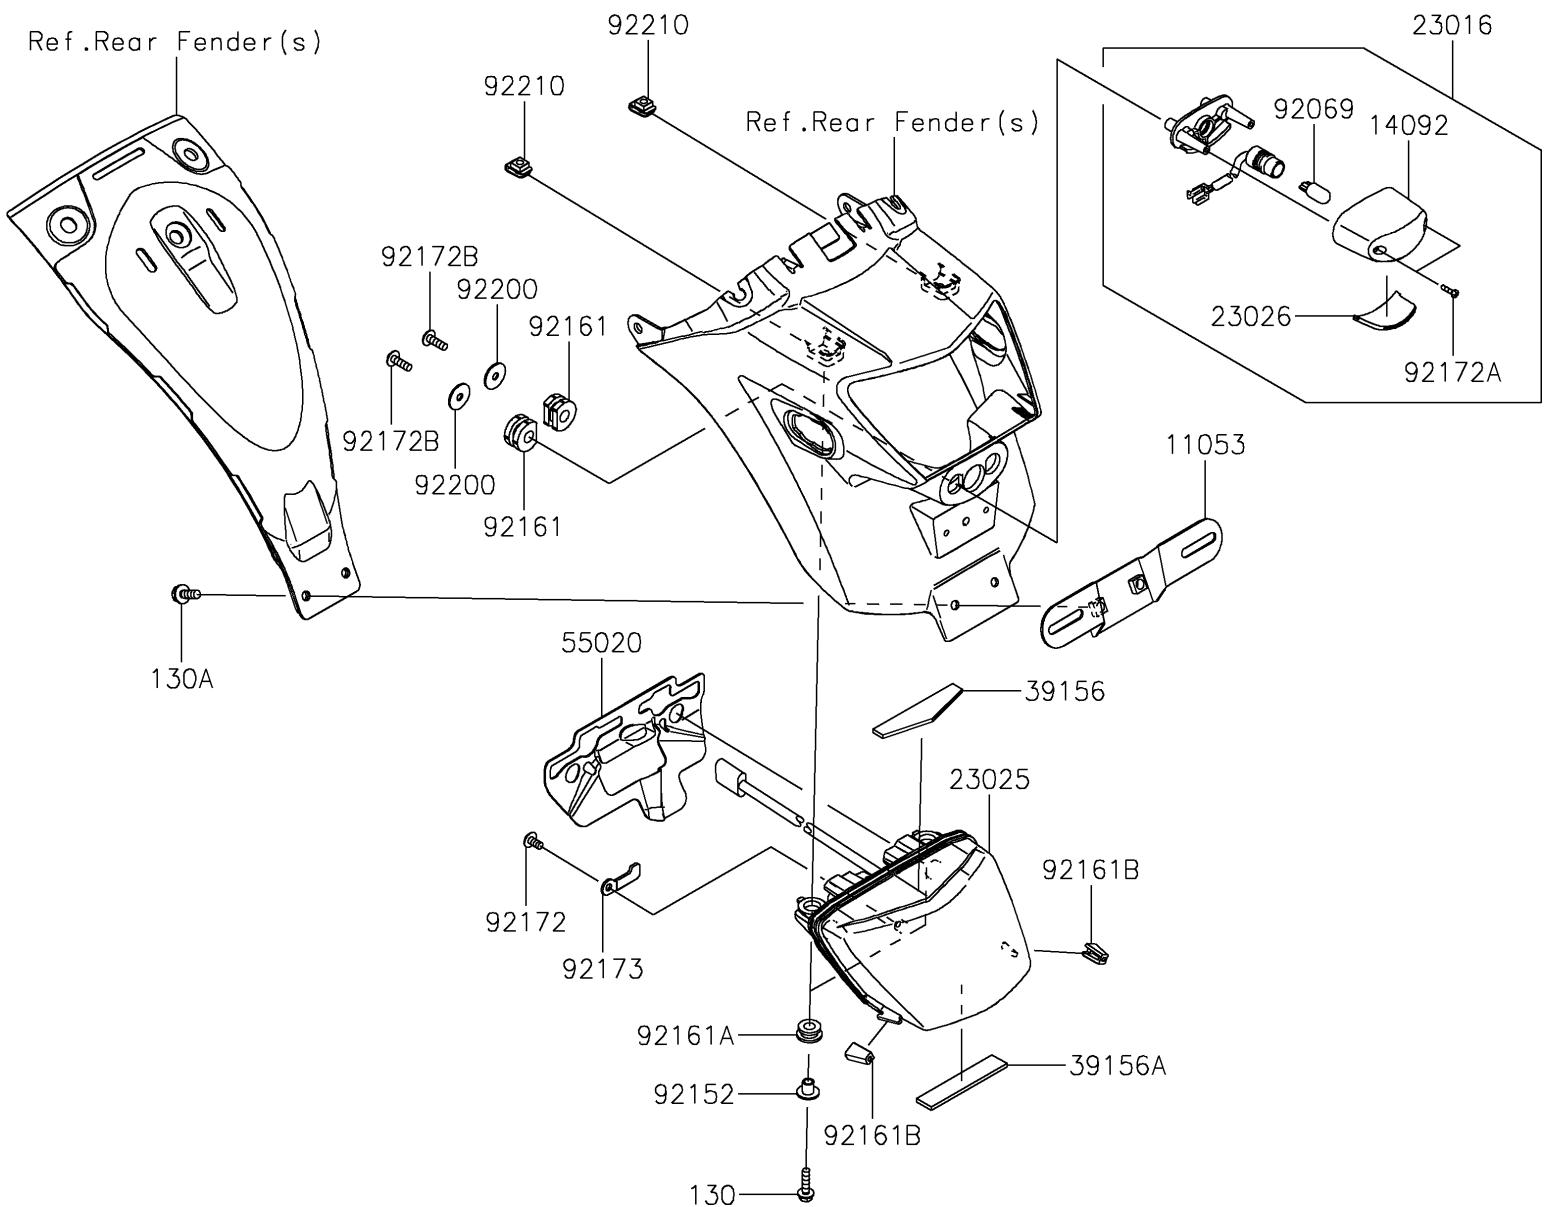

2024 VULCAN® S CAFE ABS

PARTS DIAGRAM

Taillight(s)

F2720

2024 VULCAN[®] S CAFE ABS

PARTS LIST

Taillight(s)

ITEM NAME

PART NUMBER

QUANTITY
