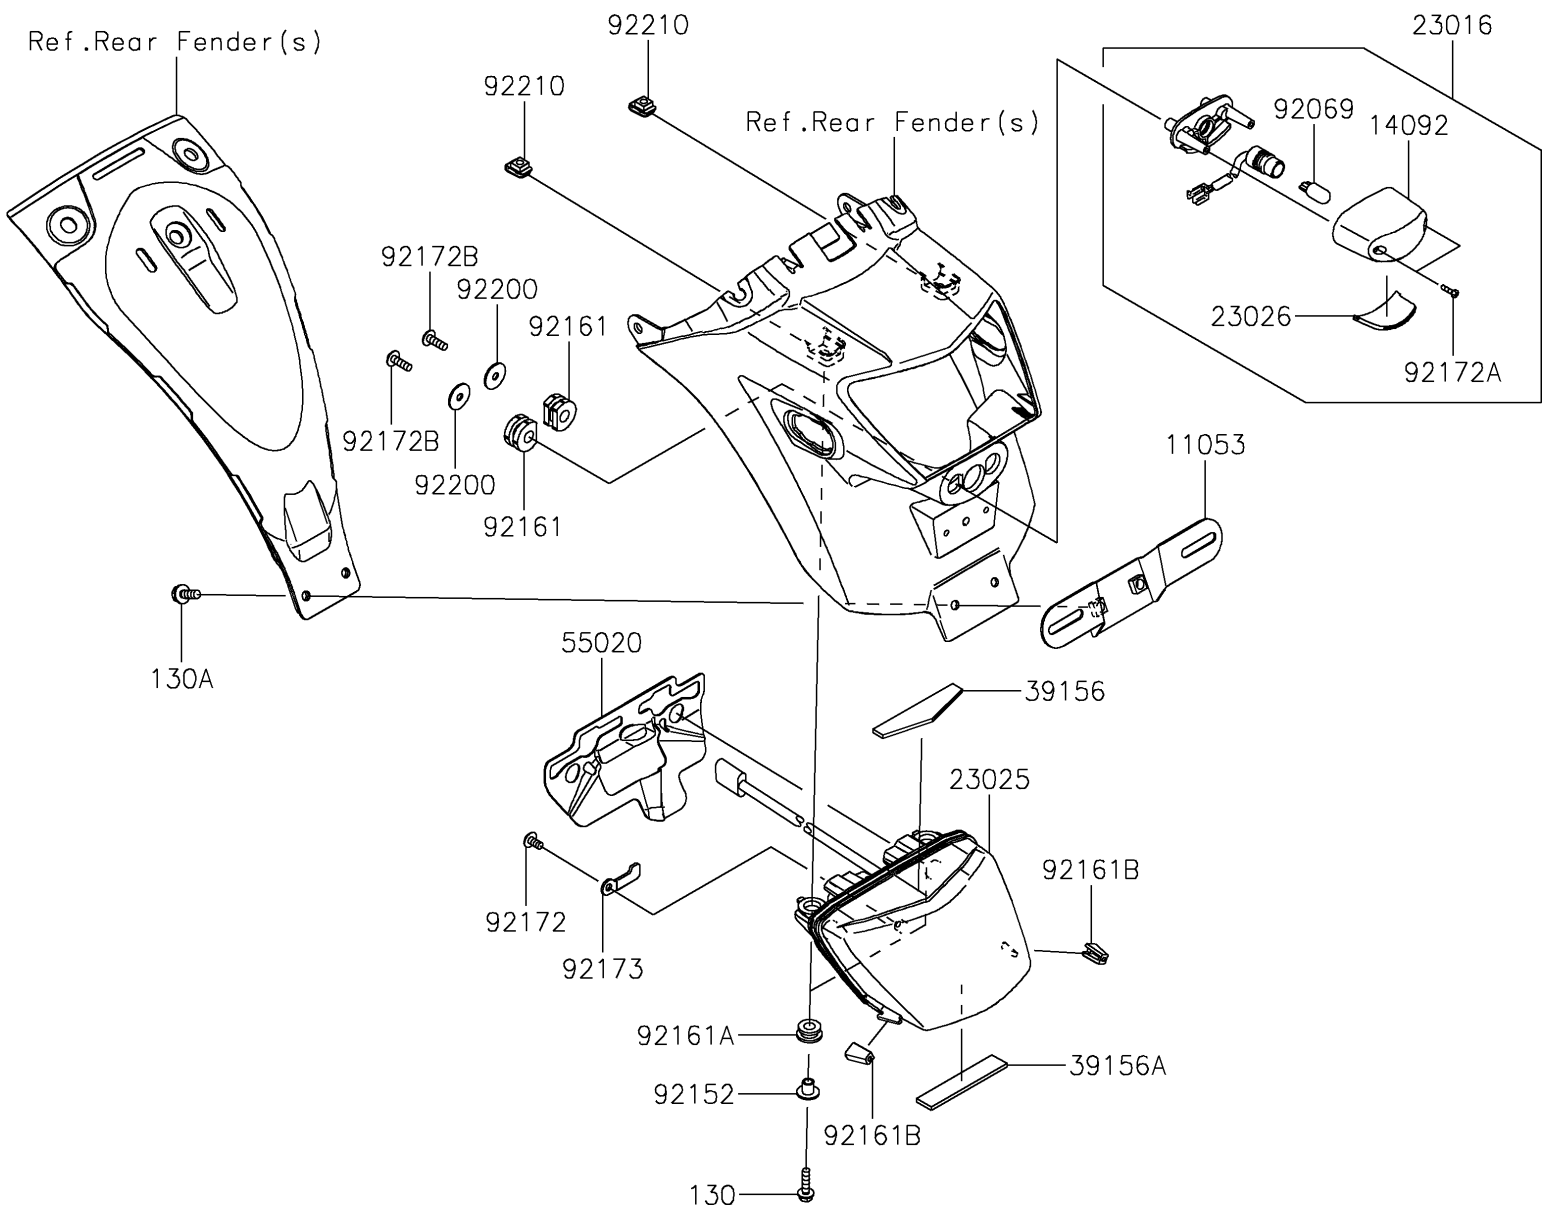

2026 Vulcan S CAFÉ

PARTS DIAGRAM

Taillight(s)

F2720

2026 Vulcan S CAFÉ

PARTS LIST

Taillight(s)

ITEM NAME	PART NUMBER	QUANTITY
BRACKET,LICENSE (Ref # 11053)	11053-0400	1
COVER,LICENSE LAMP (Ref # 14092)	14092-0001	1
LAMP-ASSY,LICENCE (Ref # 23016)	23016-0658	1
LAMP-TAIL,LED (Ref # 23025)	23025-0342	1
LENS,LICENCE LAMP (Ref # 23026)	23026-0035	1
PAD,20X80X3 (Ref # 39156)	39156-1869	1
PAD,15X76X3 (Ref # 39156A)	39156-1928	1
GUARD,TAIL LAMP (Ref # 55020)	55020-1882	1
BULB,12V 5W (Ref # 92069)	92069-1016	1
COLLAR (Ref # 92152)	92152-1592	2
DAMPER (Ref # 92161)	92161-0776	2
DAMPER,8X18X8.1 (Ref # 92161A)	92161-1369	2
DAMPER,TAIL LAMP (Ref # 92161B)	92161-1694	2
SCREW,TAPPING,5X10 (Ref # 92172)	92172-0262	1
SCREW,TAPPING,2.9X13 (Ref # 92172A)	92172-0343	2
SCREW,TAPPING,5X16 (Ref # 92172B)	92172-0427	2
CLAMP (Ref # 92173)	92173-1337	1
WASHER,5.5X20X1.2 (Ref # 92200)	92200-0284	2
NUT,PLATE,5MM (Ref # 92210)	92210-0935	2
BOLT-FLANGED,5X20 (Ref # 130)	130BA0520	2
BOLT-FLANGED,6X16 (Ref # 130A)	130BA0616	2