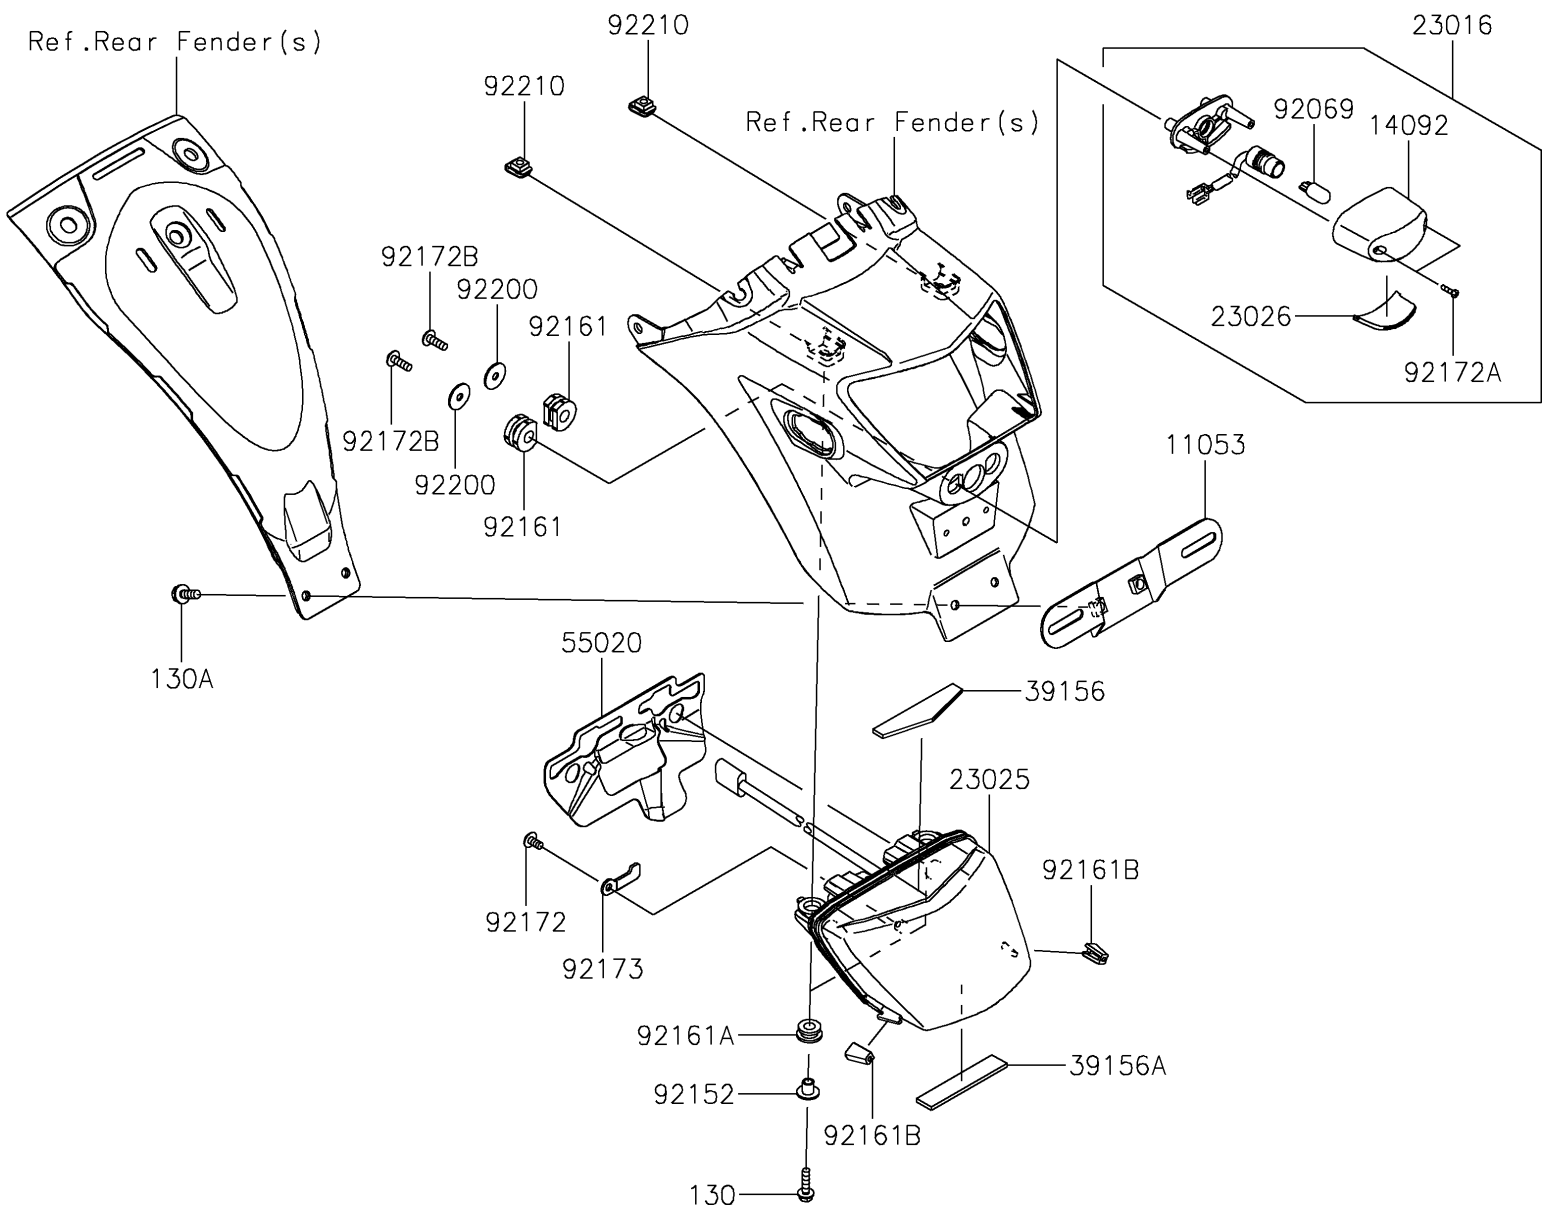

2025 Vulcan S CAFÉ

PARTS DIAGRAM

Taillight(s)

F2720

2025 Vulcan S CAFÉ

PARTS LIST

Taillight(s)

ITEM NAME	PART NUMBER	QUANTITY
BRACKET,LICENSE (Ref # 11053)	11053-0400	1
COVER,LICENSE LAMP (Ref # 14092)	14092-0001	1
LAMP-ASSY,LICENCE (Ref # 23016)	23016-0658	1
LAMP-TAIL,LED (Ref # 23025)	23025-0342	1
LENS,LICENCE LAMP (Ref # 23026)	23026-0035	1
PAD,20X80X3 (Ref # 39156)	39156-1869	1
PAD,15X76X3 (Ref # 39156A)	39156-1928	1
GUARD,TAIL LAMP (Ref # 55020)	55020-1882	1
BULB,12V 5W (Ref # 92069)	92069-1016	1
COLLAR (Ref # 92152)	92152-1592	2
DAMPER (Ref # 92161)	92161-0776	2
DAMPER,8X18X8.1 (Ref # 92161A)	92161-1369	2
DAMPER,TAIL LAMP (Ref # 92161B)	92161-1694	2
SCREW,TAPPING,5X10 (Ref # 92172)	92172-0262	1
SCREW,TAPPING,2.9X13 (Ref # 92172A)	92172-0343	2
SCREW,TAPPING,5X16 (Ref # 92172B)	92172-0427	2
CLAMP (Ref # 92173)	92173-1337	1
WASHER,5.5X20X1.2 (Ref # 92200)	92200-0284	2
NUT,PLATE,5MM (Ref # 92210)	92210-0935	2
BOLT-FLANGED,5X20 (Ref # 130)	130BA0520	2
BOLT-FLANGED,6X16 (Ref # 130A)	130BA0616	2