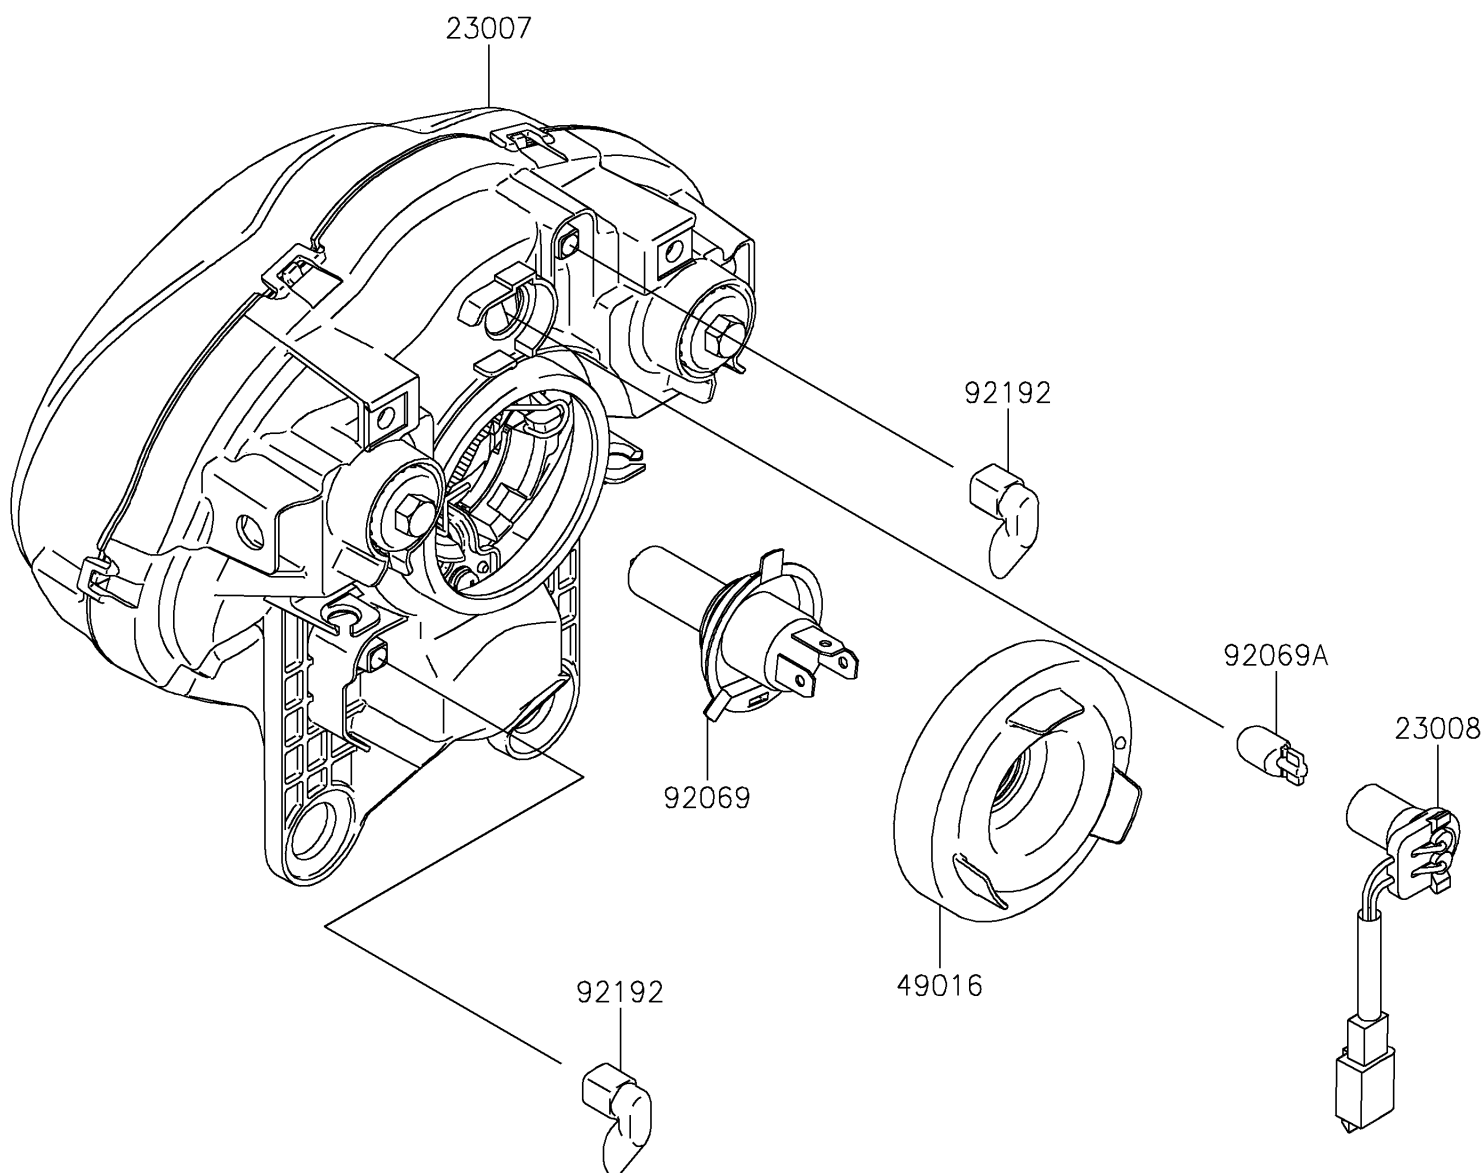

2026 VULCAN® S CAFE ABS

PARTS DIAGRAM

Headlight(s)

F2710

2026 VULCAN® S CAFE ABS

PARTS LIST

Headlight(s)

ITEM NAME	PART NUMBER	QUANTITY
-----------	-------------	----------
