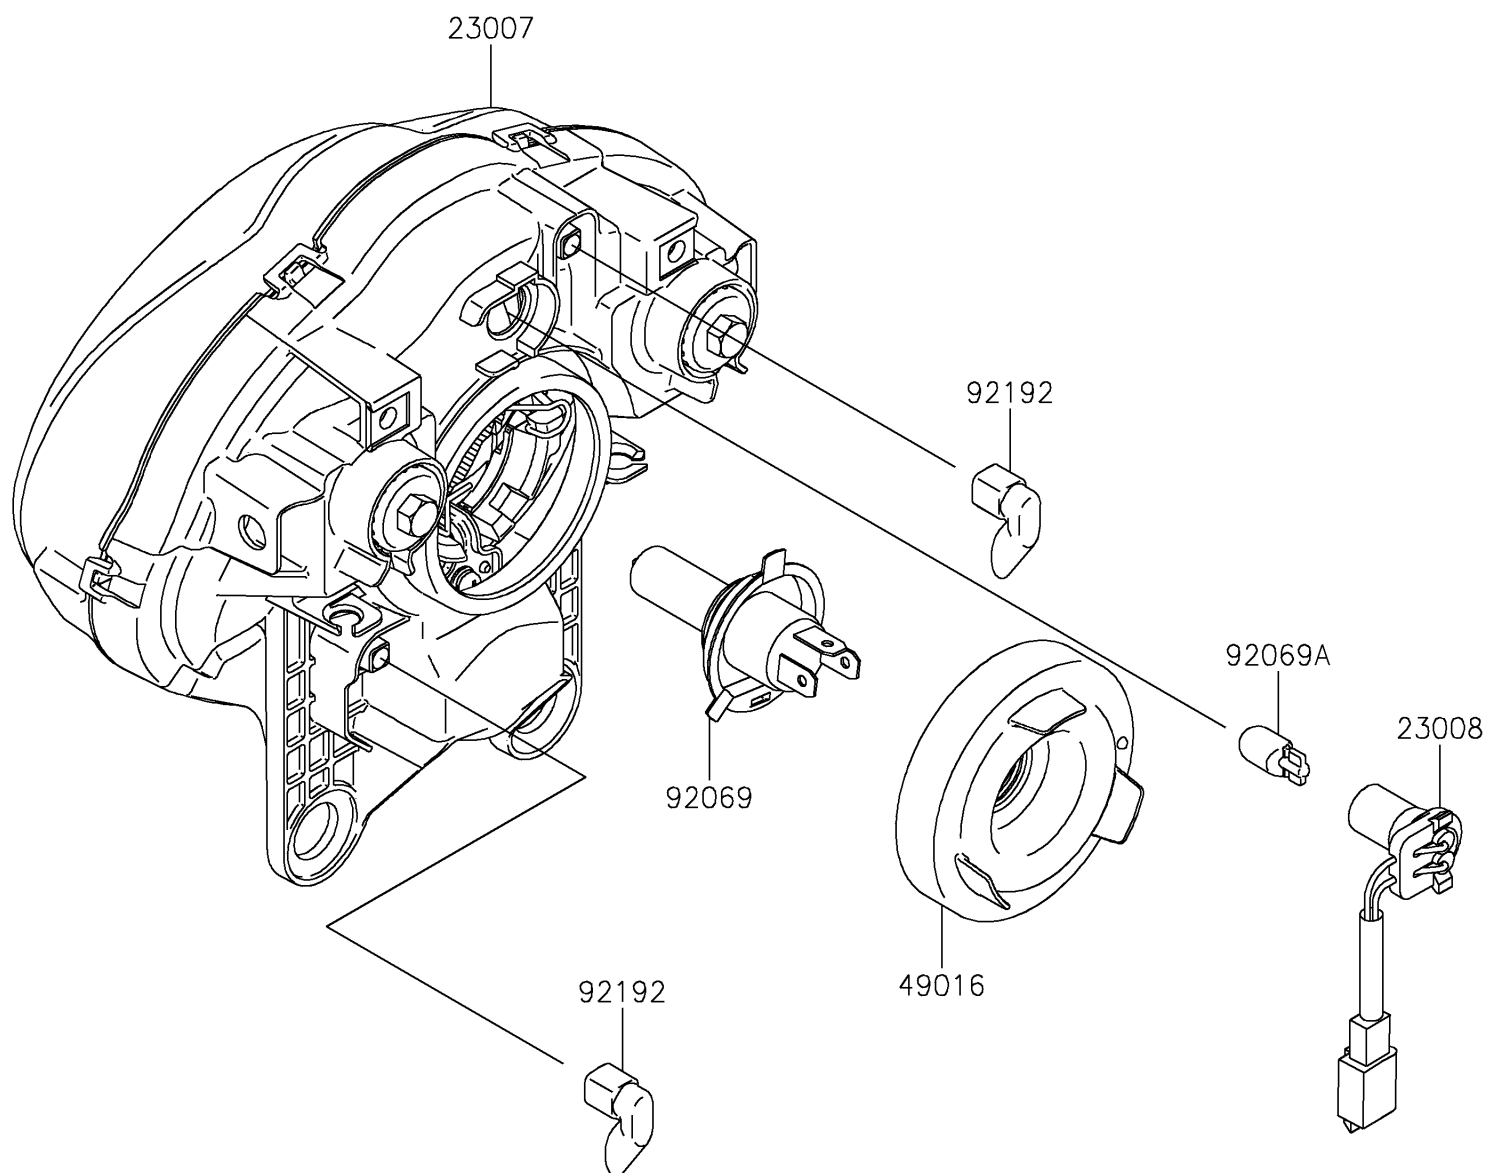

2025 Vulcan S CAFÉ

PARTS DIAGRAM

Headlight(s)

F2710

2025 Vulcan S CAFÉ

PARTS LIST

Headlight(s)

ITEM NAME

PART NUMBER

QUANTITY
