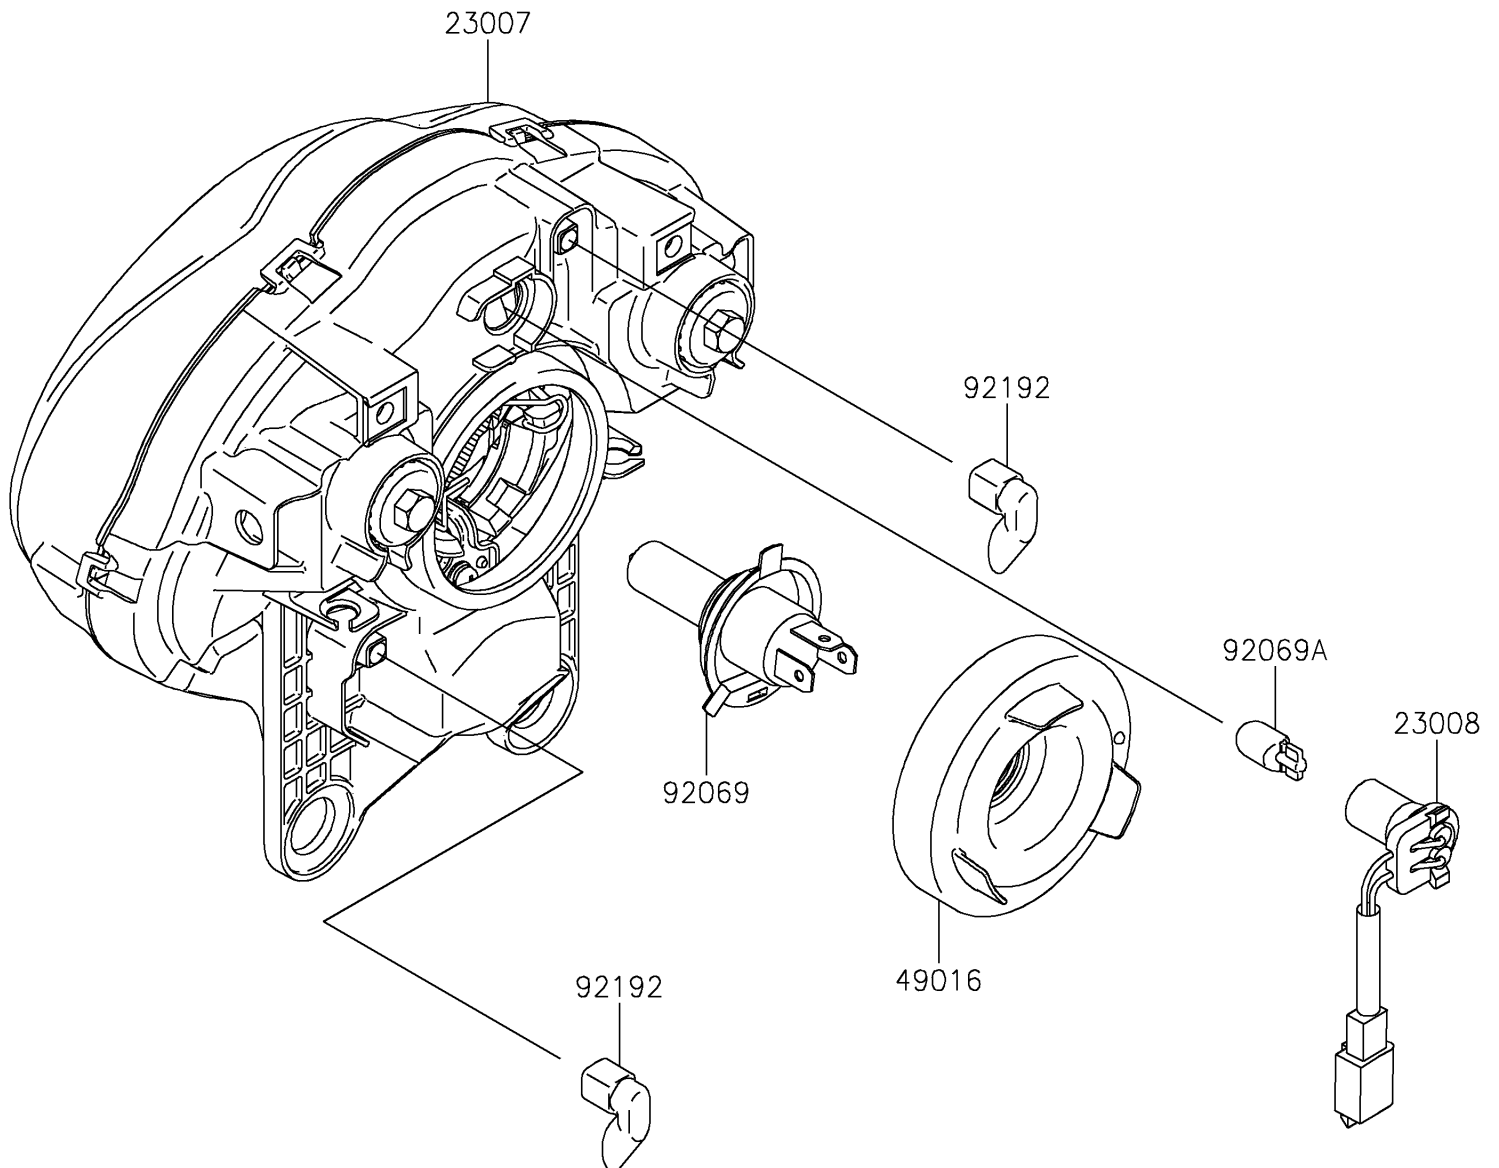

2024 Vulcan S CAFÉ

PARTS DIAGRAM

Headlight(s)

F2710

2024 Vulcan S CAFÉ

PARTS LIST

Headlight(s)

ITEM NAME

PART NUMBER

QUANTITY
