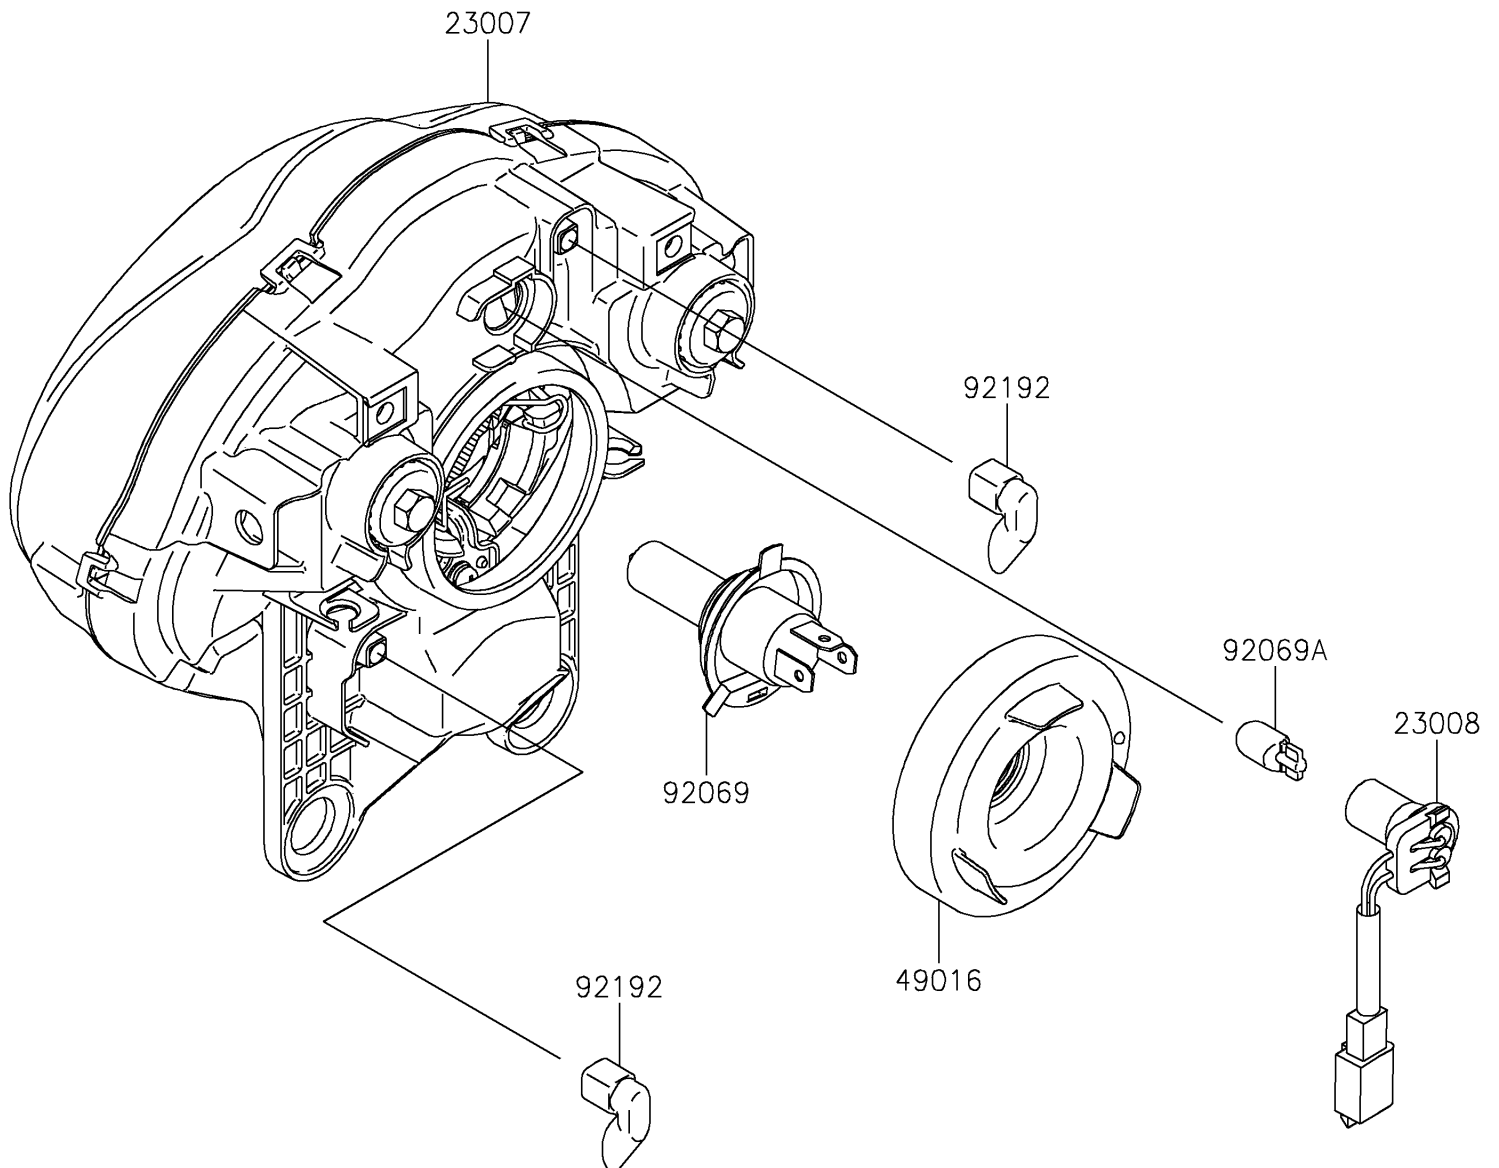

2024 VULCAN[®] S CAFE ABS

PARTS DIAGRAM

Headlight(s)

F2710

2024 VULCAN[®] S CAFE ABS

PARTS LIST

Headlight(s)

ITEM NAME

PART NUMBER

QUANTITY
