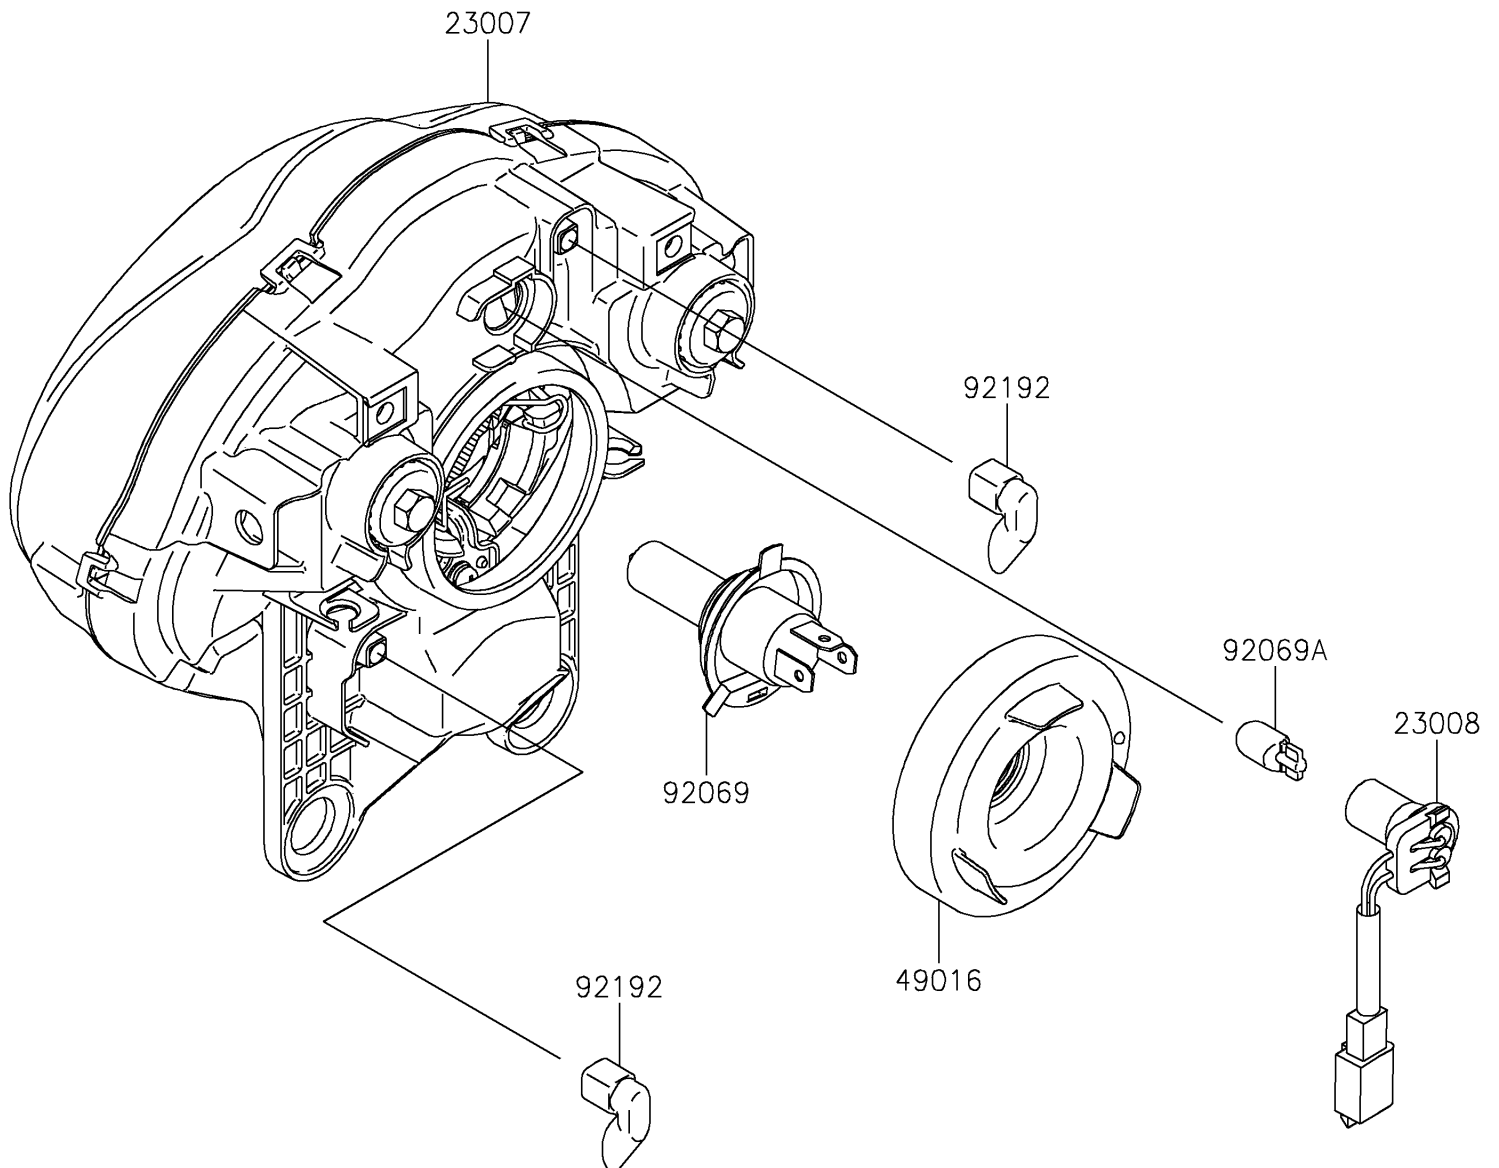

2026 VULCAN® S CAFE ABS

PARTS DIAGRAM

Headlight(s)

F2710

2026 VULCAN[®] S CAFE ABS

PARTS LIST

Headlight(s)

ITEM NAME	PART NUMBER	QUANTITY
LENS-COMP (Ref # 23007)	23007-0191	1
SOCKET-ASSY (Ref # 23008)	23008-0158	1
COVER-SEAL (Ref # 49016)	49016-0627	1
BULB,12V 60/55W,H4 (Ref # 92069)	92069-0050	1
BULB,12V 5W (Ref # 92069A)	92069-1016	1
TUBE,BREATHER (Ref # 92192)	92192-1528	2