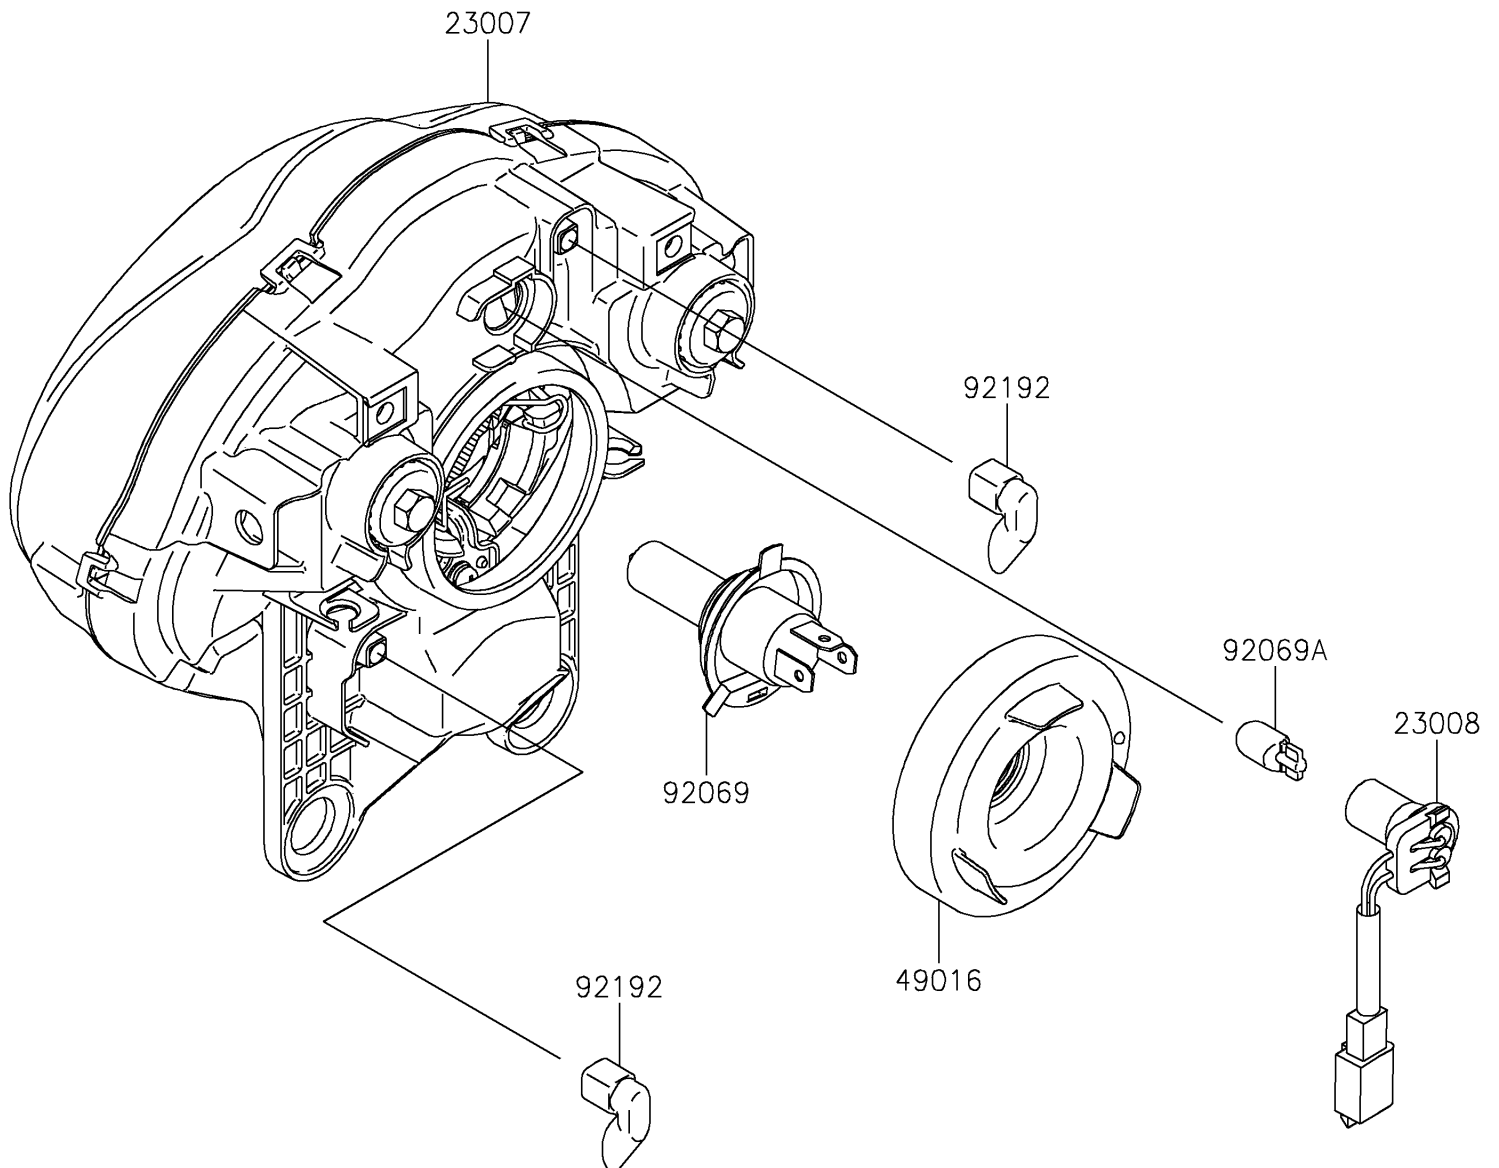

2024 Vulcan S CAFÉ

PARTS DIAGRAM

Headlight(s)

F2710

2024 Vulcan S CAFÉ

PARTS LIST

Headlight(s)

Kawasaki

Let the Good Times Roll®

ITEM NAME	PART NUMBER	QUANTITY
LENS-COMP (Ref # 23007)	23007-0191	1
SOCKET-ASSY (Ref # 23008)	23008-0158	1
COVER-SEAL (Ref # 49016)	49016-0627	1
BULB,12V 60/55W,H4 (Ref # 92069)	92069-0050	1
BULB,12V 5W (Ref # 92069A)	92069-1016	1
TUBE,BREATHHER (Ref # 92192)	92192-1528	2