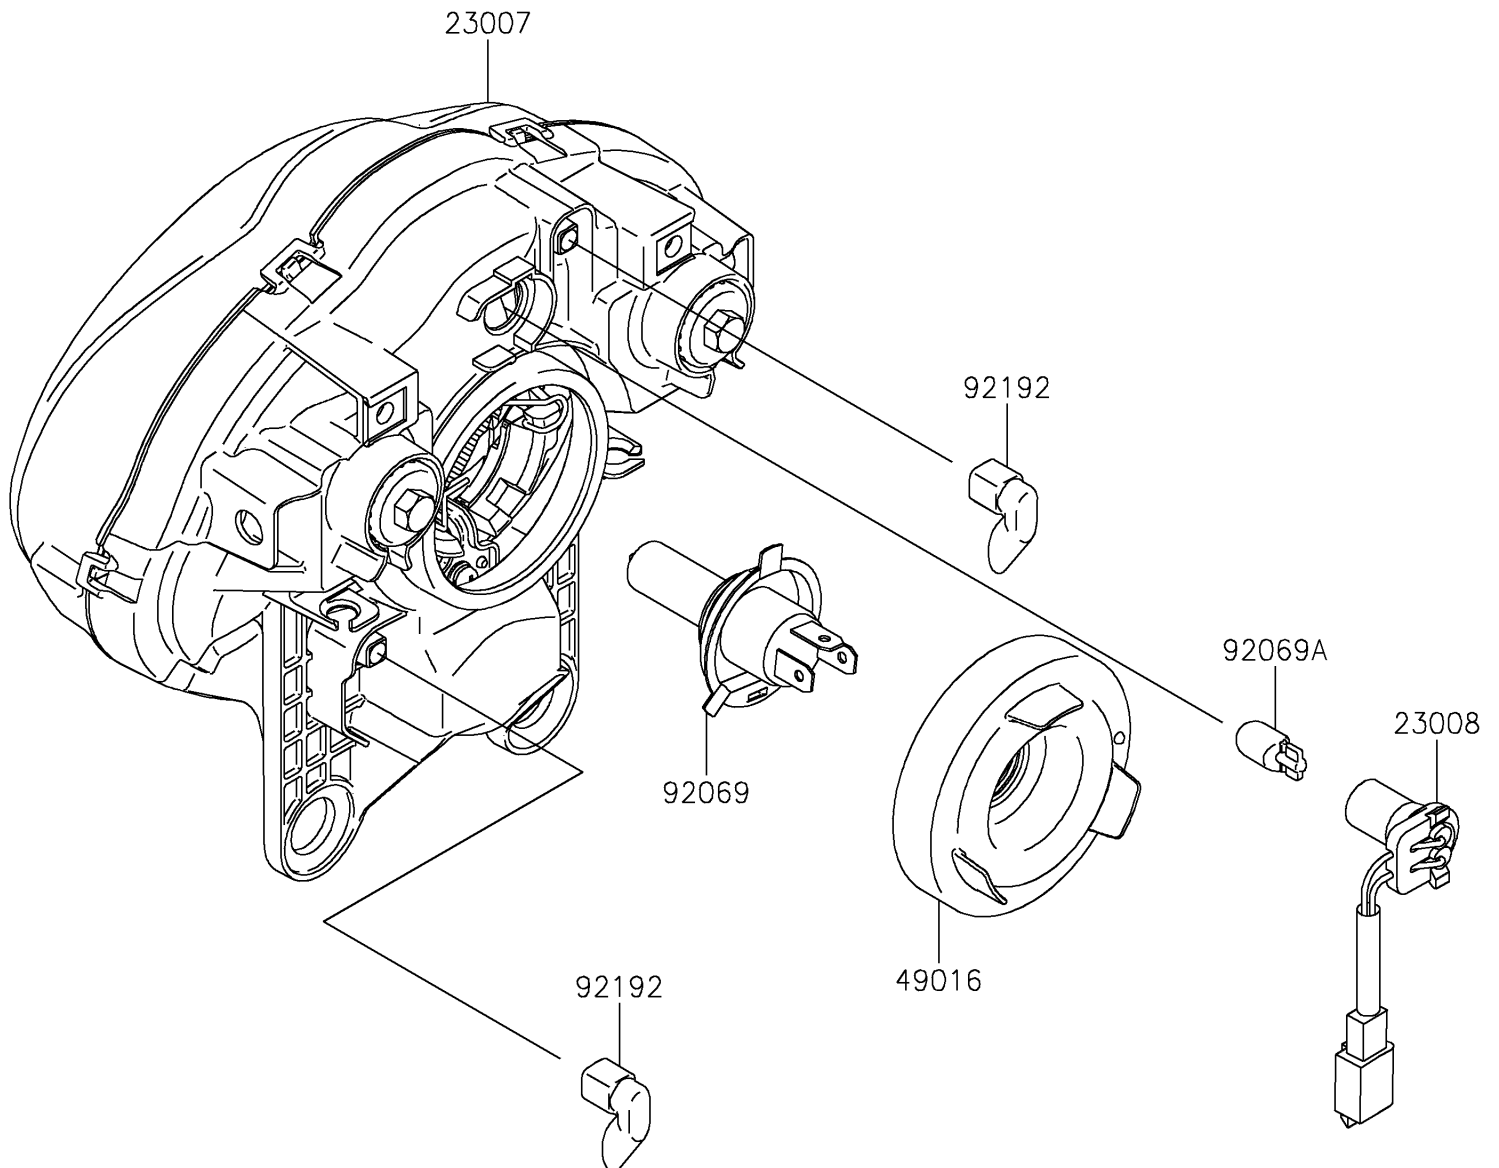

2024 VULCAN[®] S CAFE ABS

PARTS DIAGRAM

Headlight(s)

F2710

2024 VULCAN[®] S CAFE ABS

PARTS LIST

Headlight(s)

ITEM NAME	PART NUMBER	QUANTITY
LENS-COMP (Ref # 23007)	23007-0191	1
SOCKET-ASSY (Ref # 23008)	23008-0158	1
COVER-SEAL (Ref # 49016)	49016-0627	1
BULB,12V 60/55W,H4 (Ref # 92069)	92069-0050	1
BULB,12V 5W (Ref # 92069A)	92069-1016	1
TUBE,BREATHER (Ref # 92192)	92192-1528	2