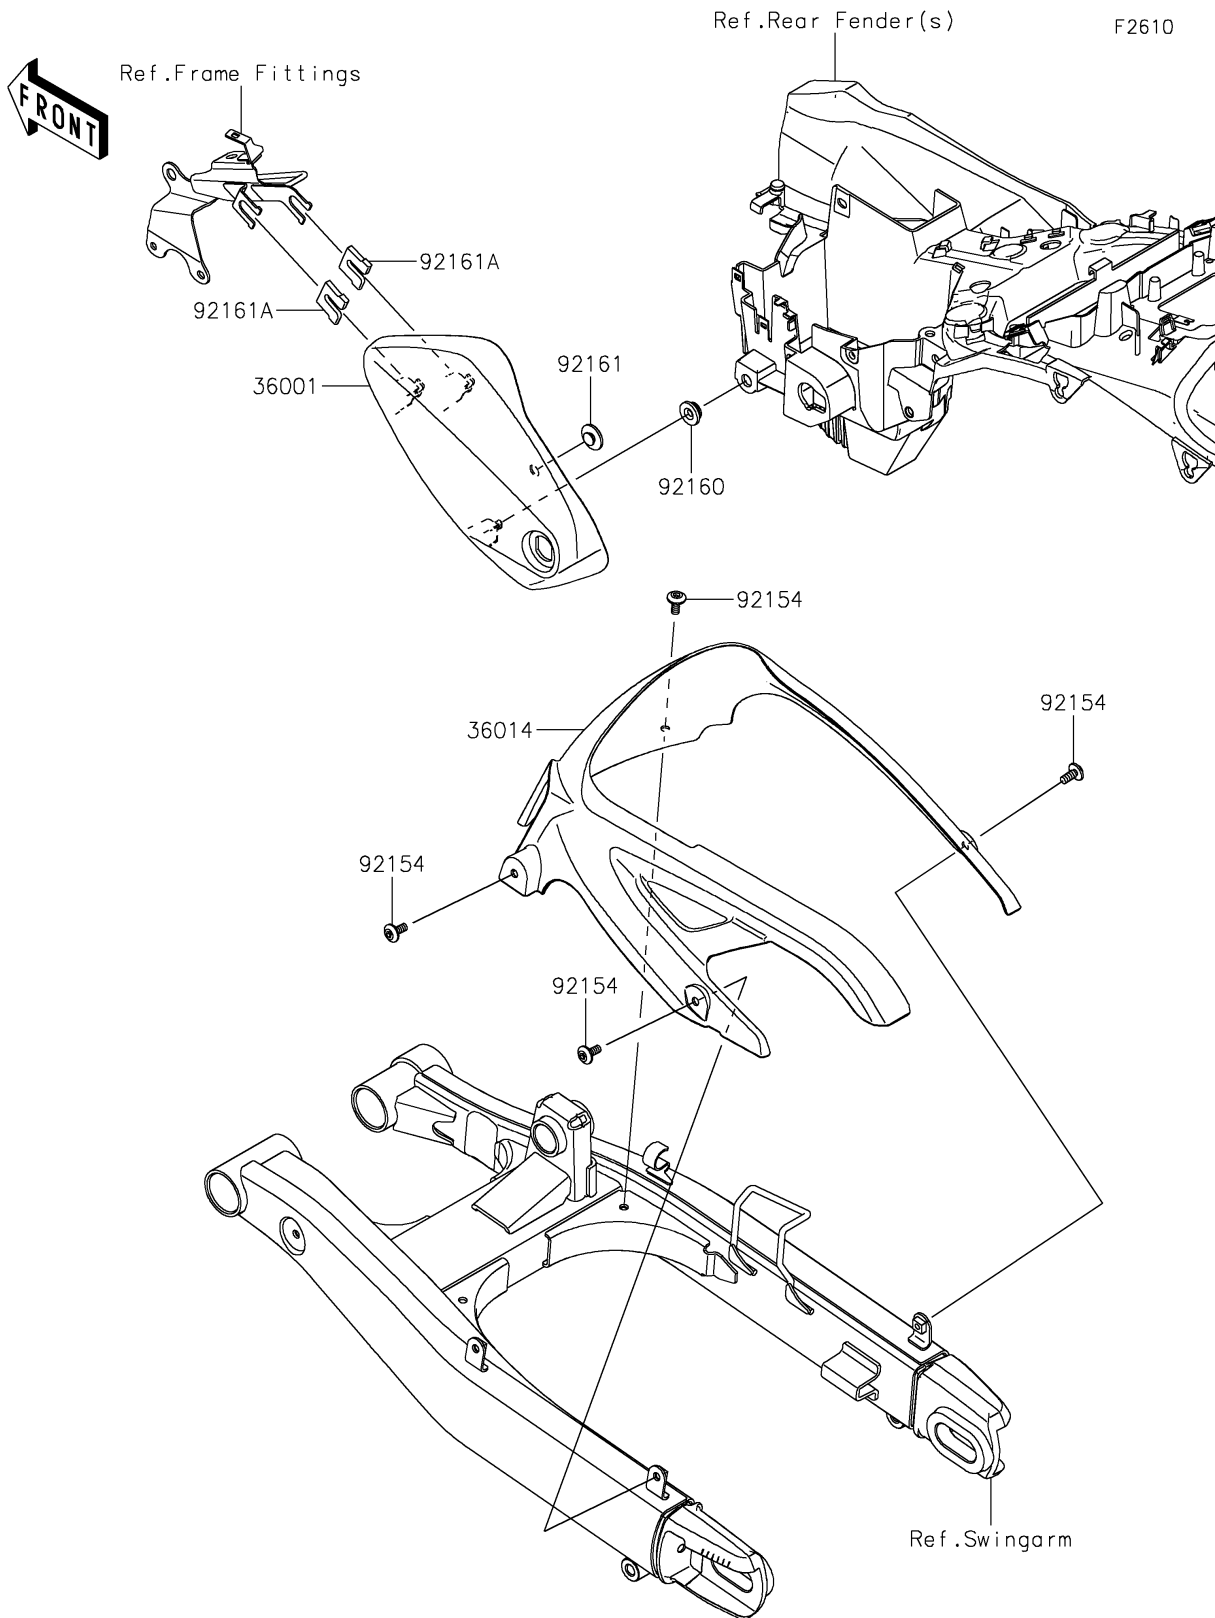

2025 Vulcan S CAFÉ

PARTS DIAGRAM

Side Covers/Chain Cover

2025 Vulcan S CAFÉ

PARTS LIST

Side Covers/Chain Cover

ITEM NAME	PART NUMBER	QUANTITY
COVER-SIDE,F.S.BLACK (Ref # 36001)	36001-0615-18T	1
CASE-CHAIN (Ref # 36014)	36014-0566	1
BOLT,SOCKET,6X14 (Ref # 92154)	92154-1511	4
DAMPER (Ref # 92160)	92160-1613	1
DAMPER,8X22X10 (Ref # 92161)	92161-1685	1
DAMPER (Ref # 92161A)	92161-1764	2