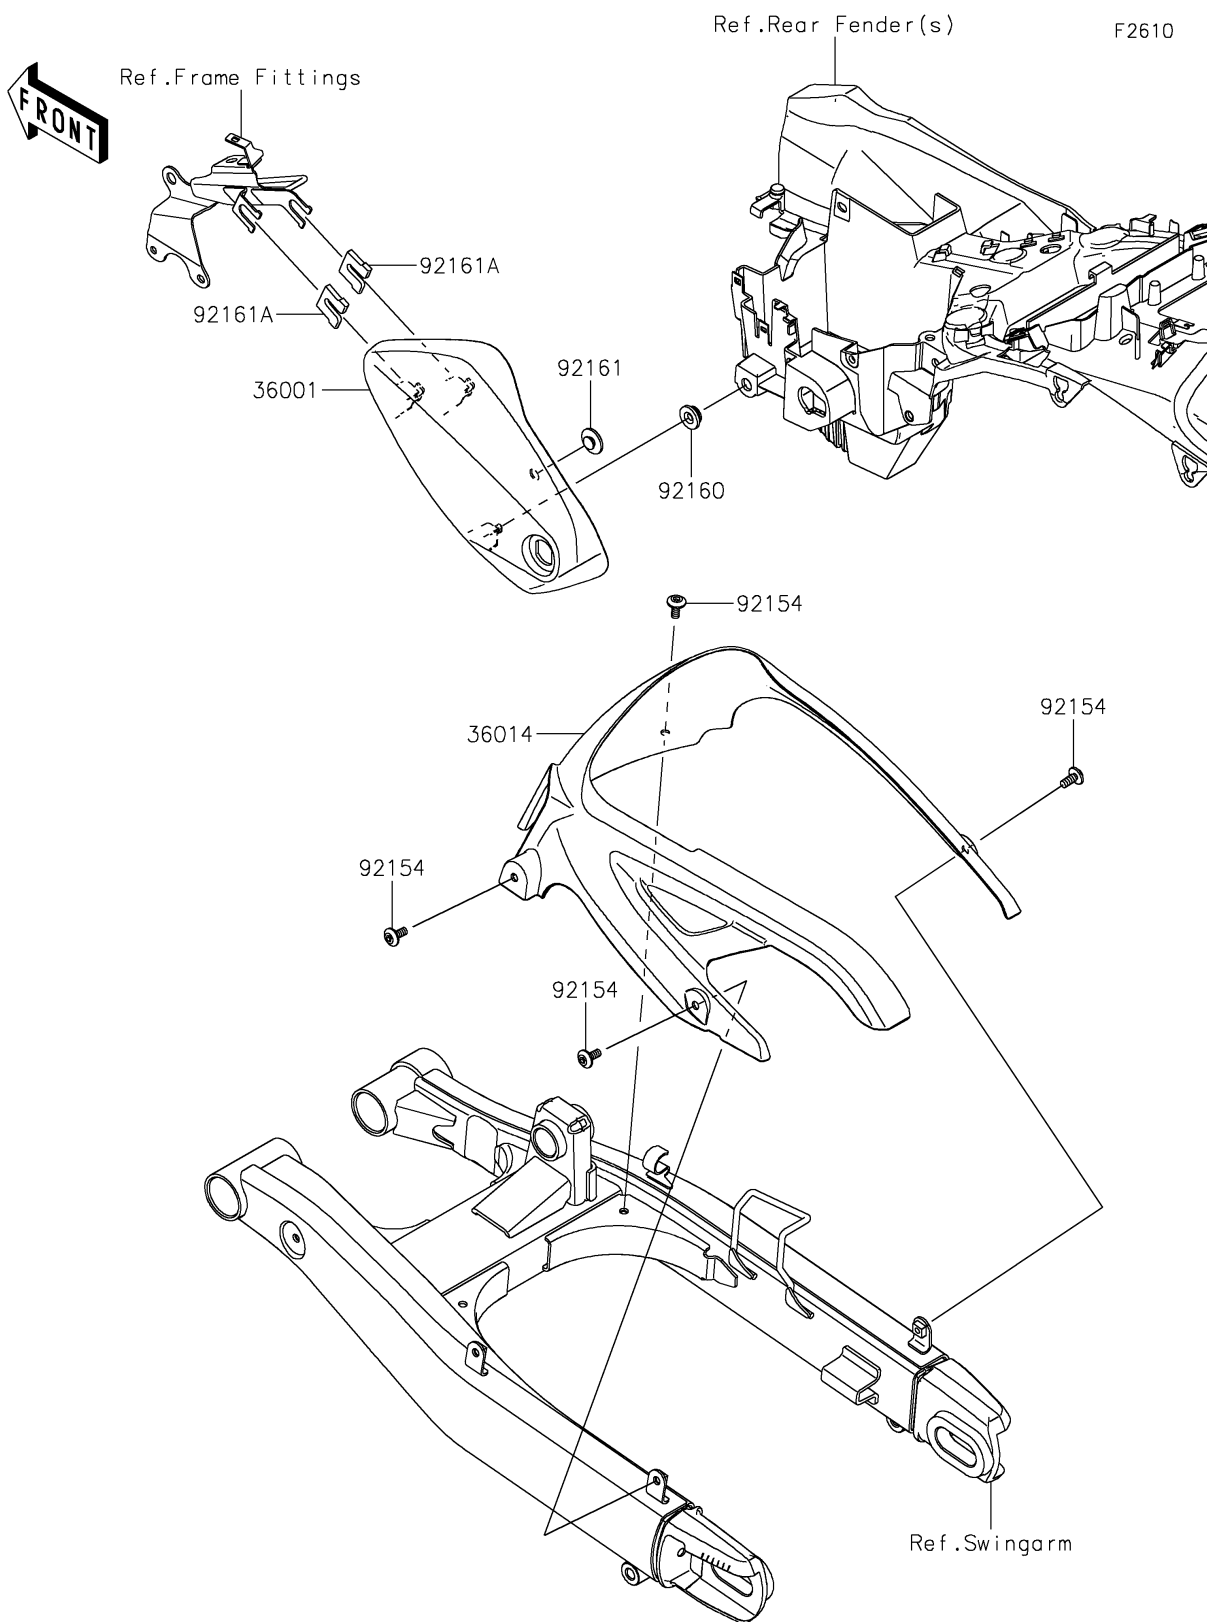

2024 Vulcan S CAFÉ

Kawasaki

Let the Good Times Roll®

PARTS DIAGRAM

Side Covers/Chain Cover

2024 Vulcan S CAFÉ

PARTS LIST

Side Covers/Chain Cover

ITEM NAME	PART NUMBER	QUANTITY
COVER-SIDE,F.S.BLACK (Ref # 36001)	36001-0615-18T	1
CASE-CHAIN (Ref # 36014)	36014-0566	1
BOLT,SOCKET,6X14 (Ref # 92154)	92154-1511	4
DAMPER (Ref # 92160)	92160-1613	1
DAMPER,8X22X10 (Ref # 92161)	92161-1685	1
DAMPER (Ref # 92161A)	92161-1764	2