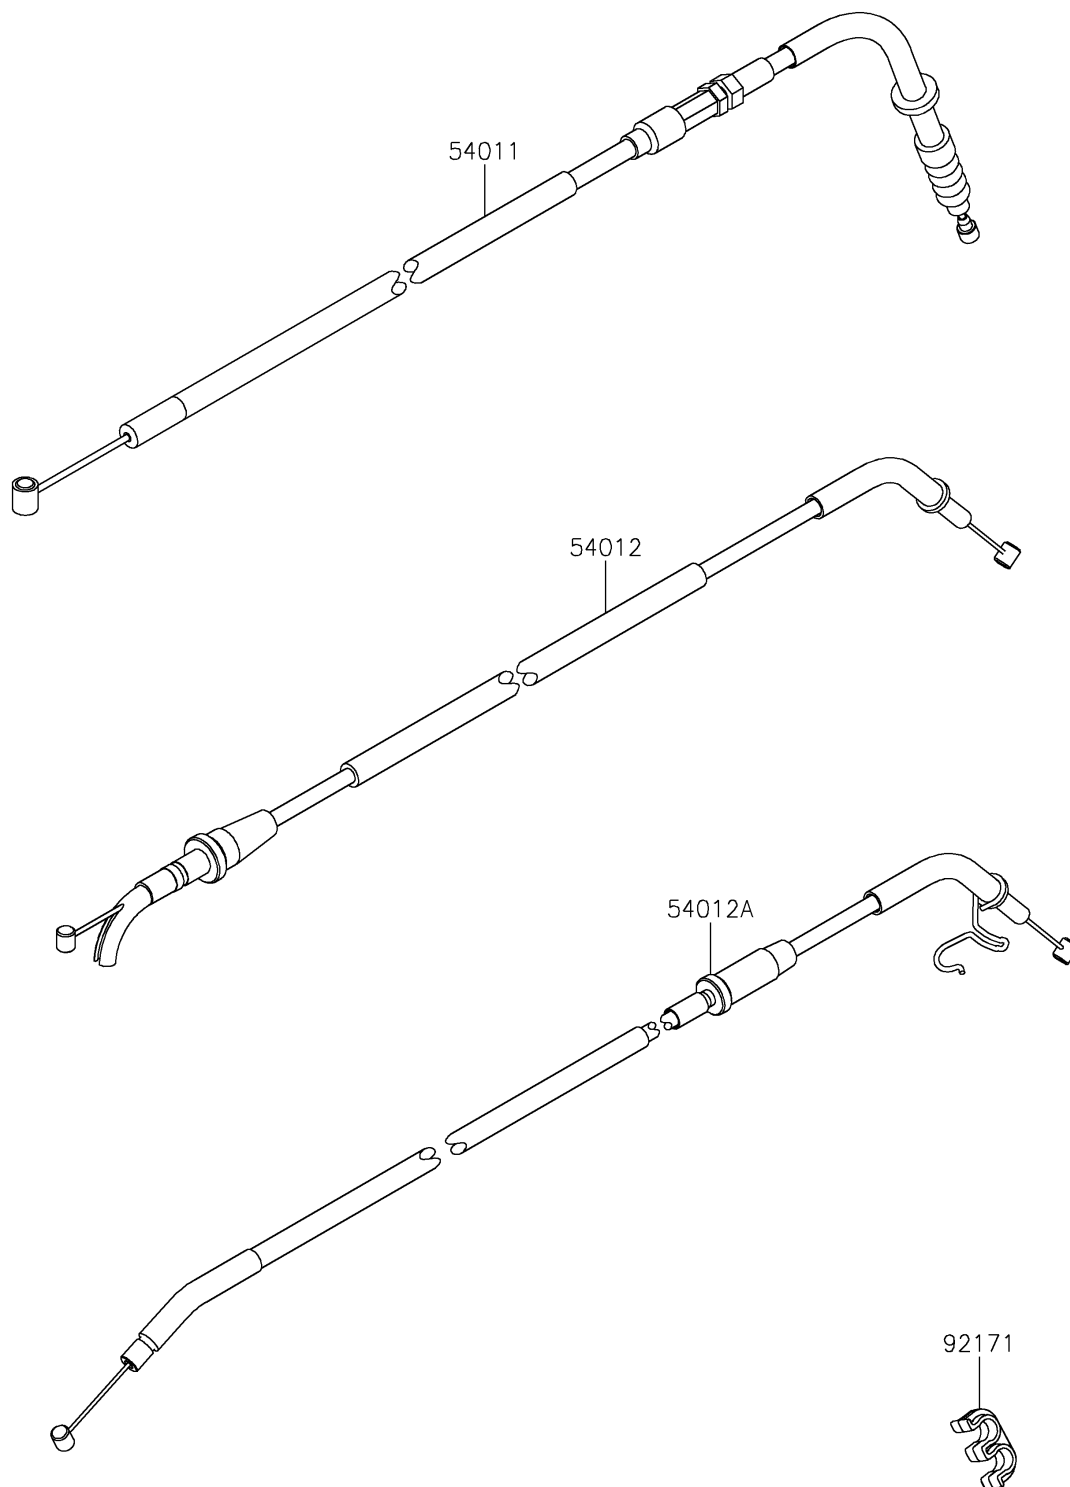

2025 Vulcan S CAFÉ

PARTS DIAGRAM

Cables

F2540

2025 Vulcan S CAFÉ

PARTS LIST

Cables

ITEM NAME

PART NUMBER

QUANTITY
