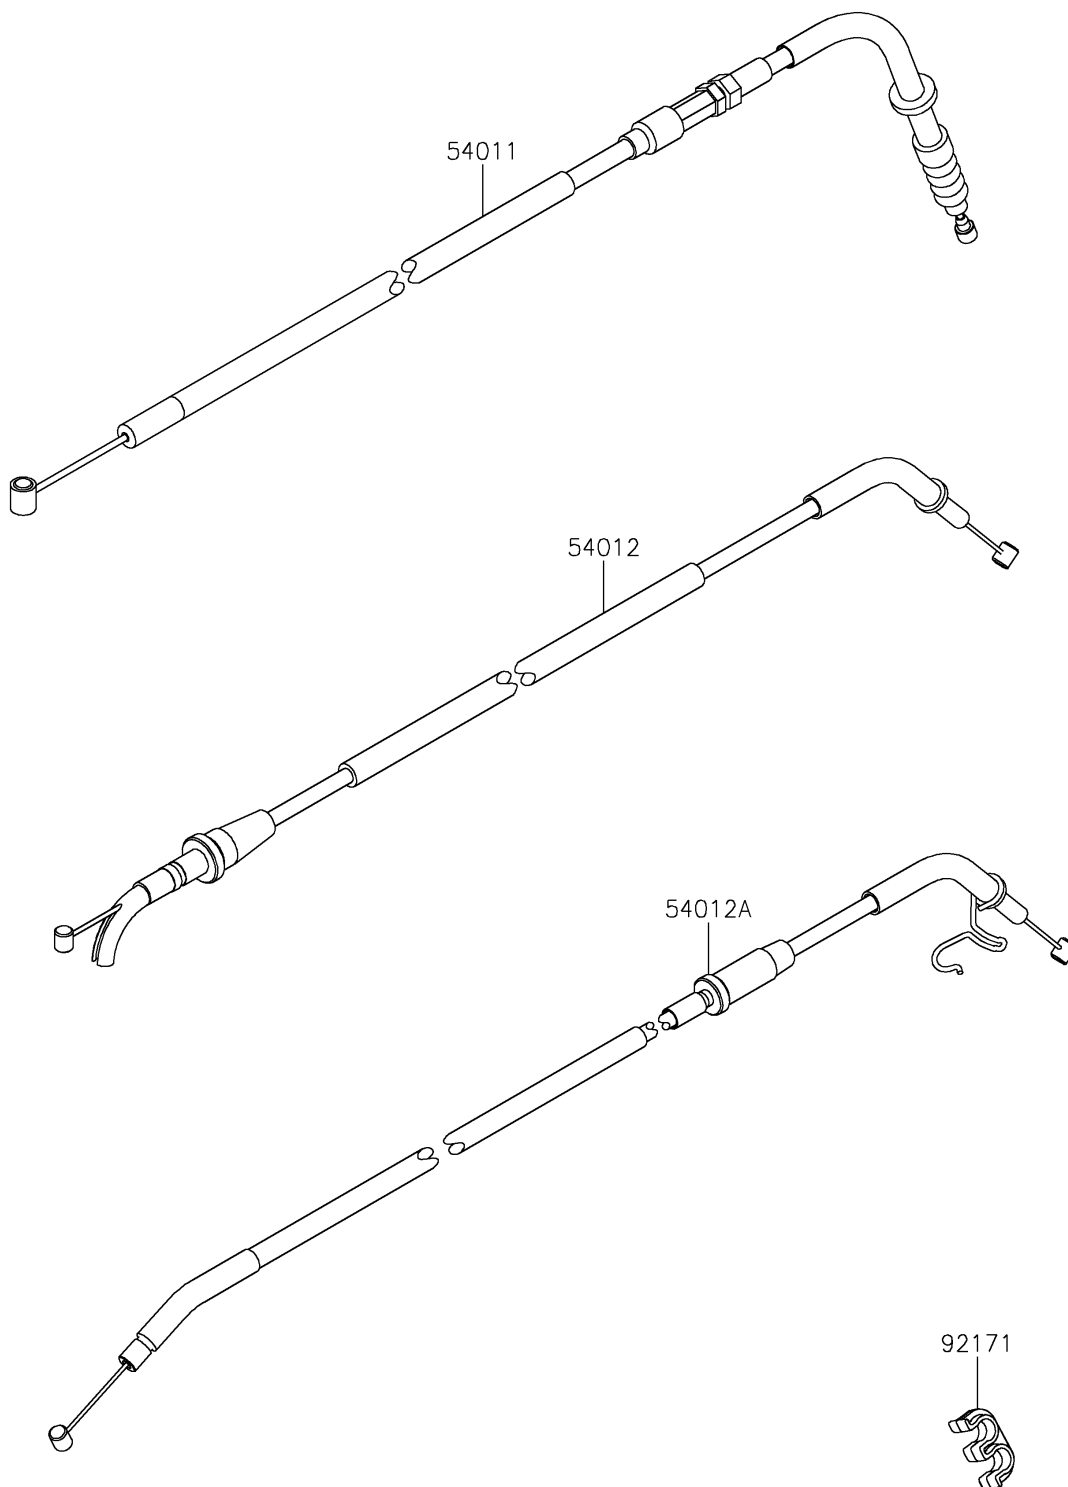

2026 Vulcan S CAFÉ

PARTS DIAGRAM

Cables

F2540

2026 Vulcan S CAFÉ

PARTS LIST

Cables

ITEM NAME	PART NUMBER	QUANTITY
CABLE-CLUTCH (Ref # 54011)	54011-0590	1
CABLE-THROTTLE,OPENING (Ref # 54012)	54012-0613	1
CABLE-THROTTLE,CLOSING (Ref # 54012A)	54012-0614	1
CLAMP (Ref # 92171)	92171-0817	1