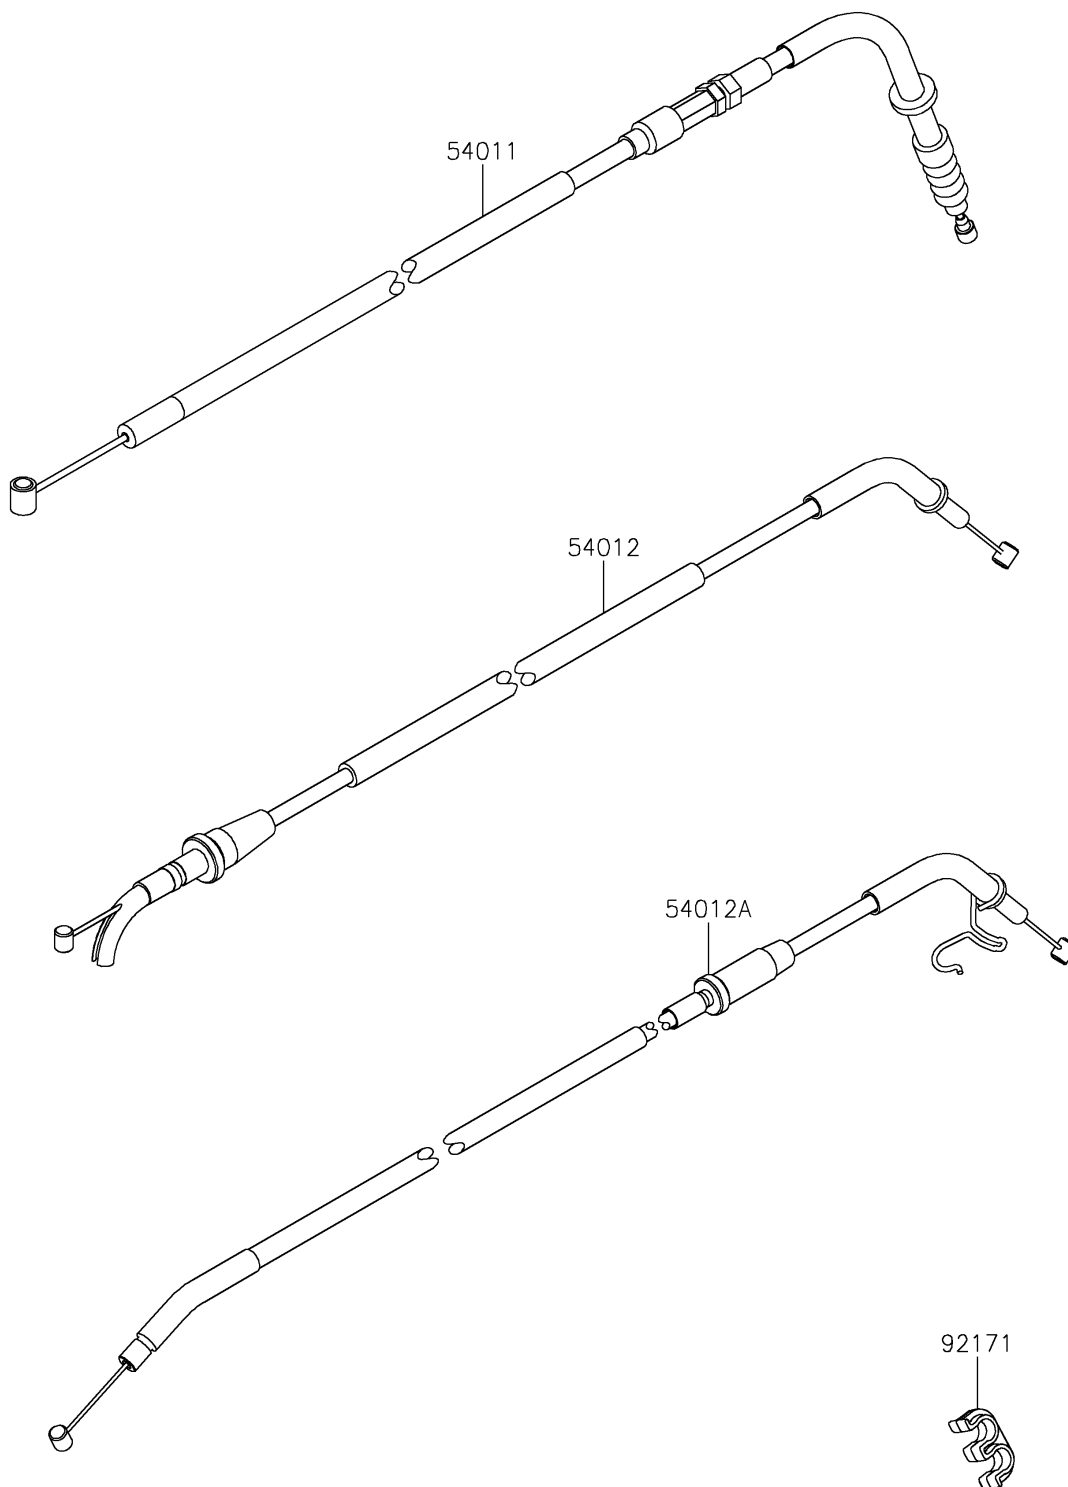

2025 Vulcan S CAFÉ

PARTS DIAGRAM

Cables

F2540

2025 Vulcan S CAFÉ

PARTS LIST

Cables

ITEM NAME	PART NUMBER	QUANTITY
CABLE-CLUTCH (Ref # 54011)	54011-0590	1
CABLE-THROTTLE,OPENING (Ref # 54012)	54012-0613	1
CABLE-THROTTLE,CLOSING (Ref # 54012A)	54012-0614	1
CLAMP (Ref # 92171)	92171-0817	1