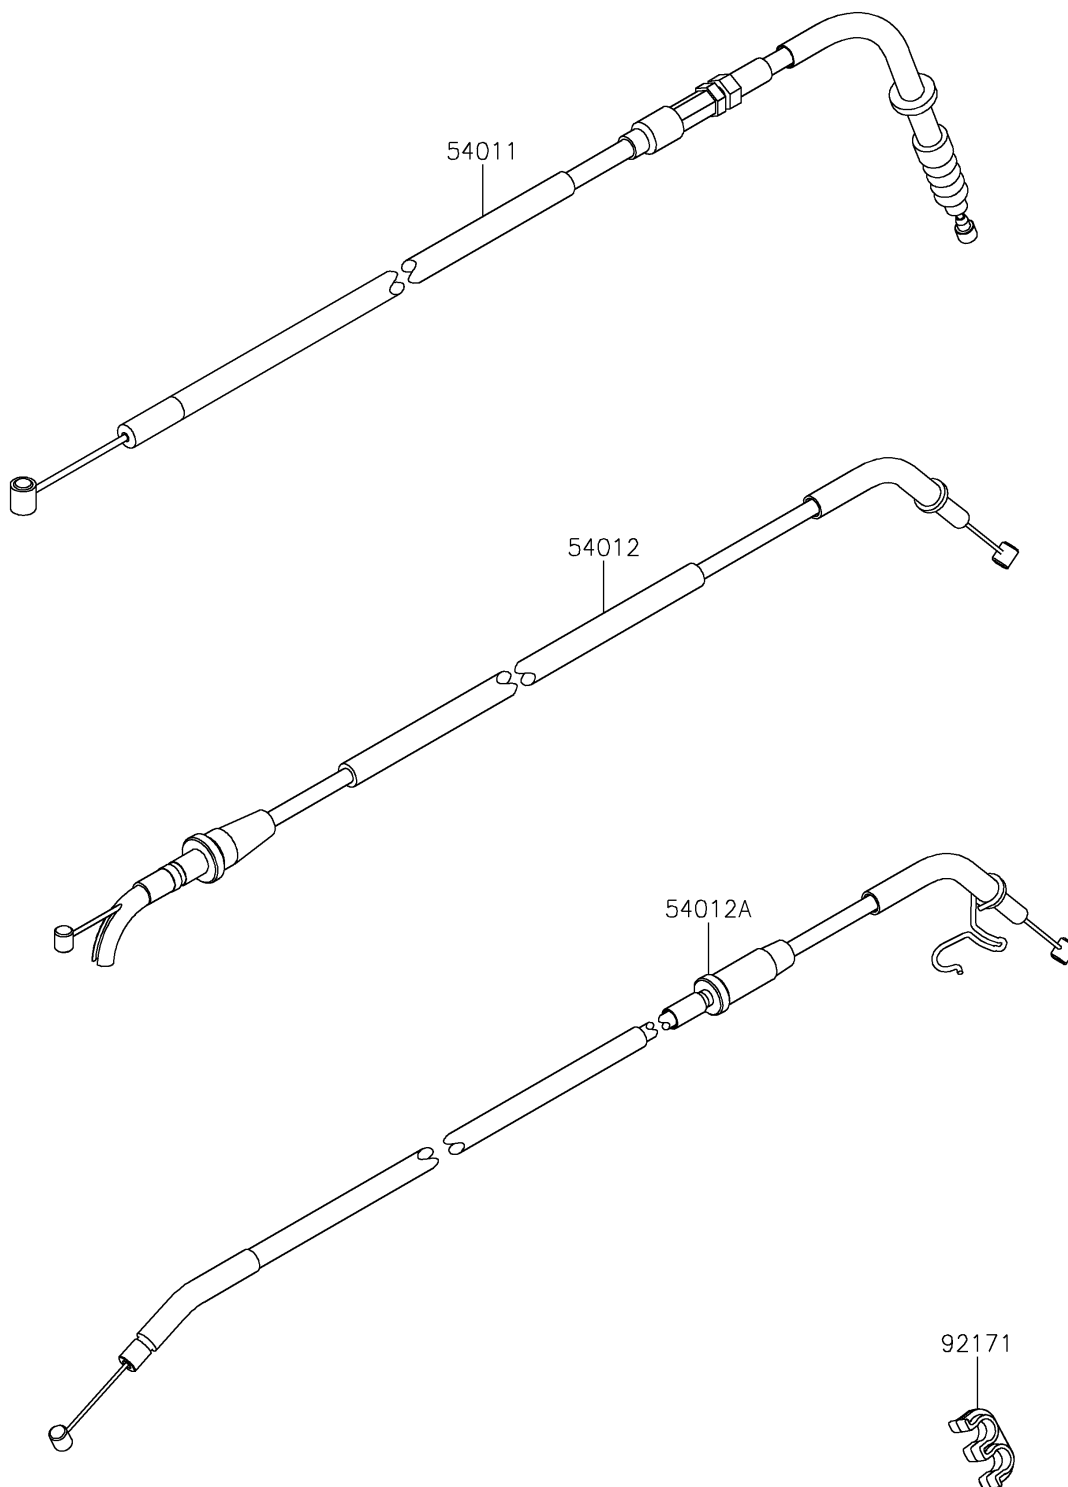

## PARTS DIAGRAM

### Cables

**Kawasaki**

Let the Good Times Roll®

F2540

## PARTS LIST

### Cables

ITEM NAME	PART NUMBER	QUANTITY
CABLE-CLUTCH (Ref # 54011)	54011-0590	1
CABLE-THROTTLE,OPENING (Ref # 54012)	54012-0613	1
CABLE-THROTTLE,CLOSING (Ref # 54012A)	54012-0614	1
CLAMP (Ref # 92171)	92171-0817	1