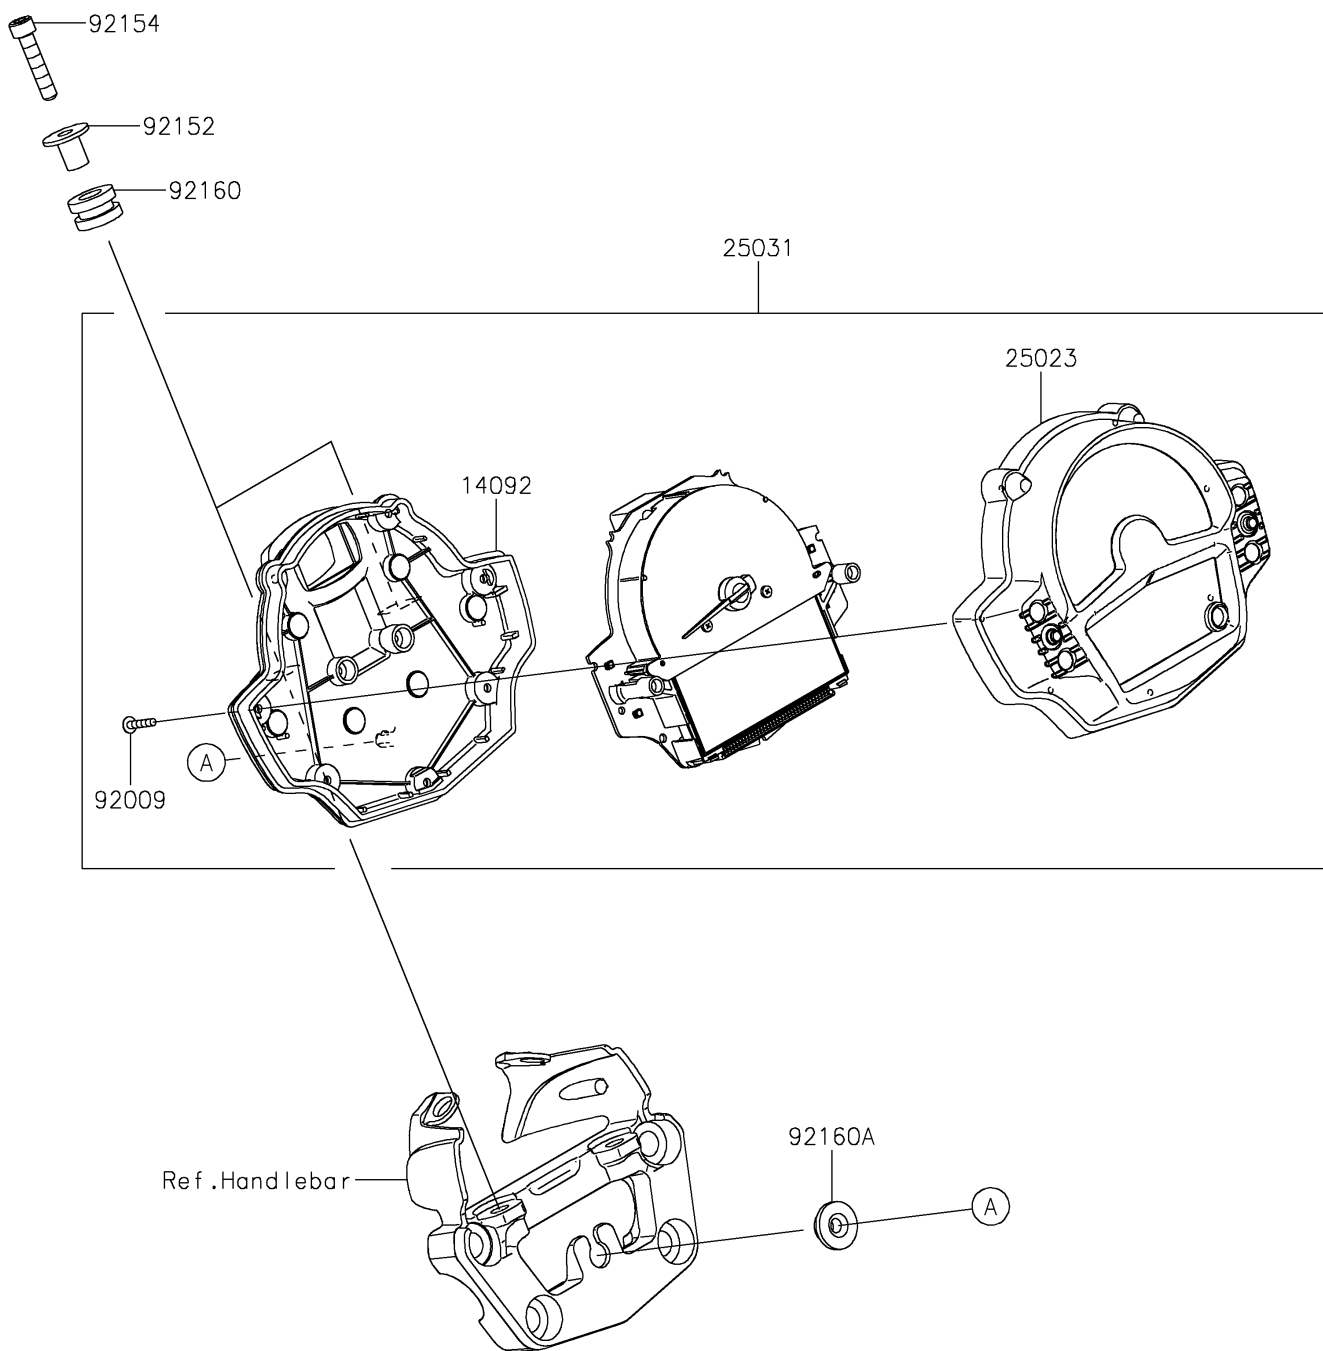

## PARTS DIAGRAM

Meter(s)

**Kawasaki**

Let the Good Times Roll®

F2530

## PARTS LIST

Meter(s)

ITEM NAME	PART NUMBER	QUANTITY
COVER,METER (Ref # 14092)	14092-0865	1
COVER-METER CASE (Ref # 25023)	25023-0155	1
METER-ASSY,COMBINATION,ABS (Ref # 25031)	25031-1349	1
SCREW,TAPPING,3X16 (Ref # 92009)	92009-1391	9
COLLAR,6.3X9.5X13.5 (Ref # 92152)	92152-1942	2
BOLT,SOCKET,6X30 (Ref # 92154)	92154-0962	2
DAMPER,10X20X12 (Ref # 92160)	92160-1167	2
DAMPER (Ref # 92160A)	92160-1613	1