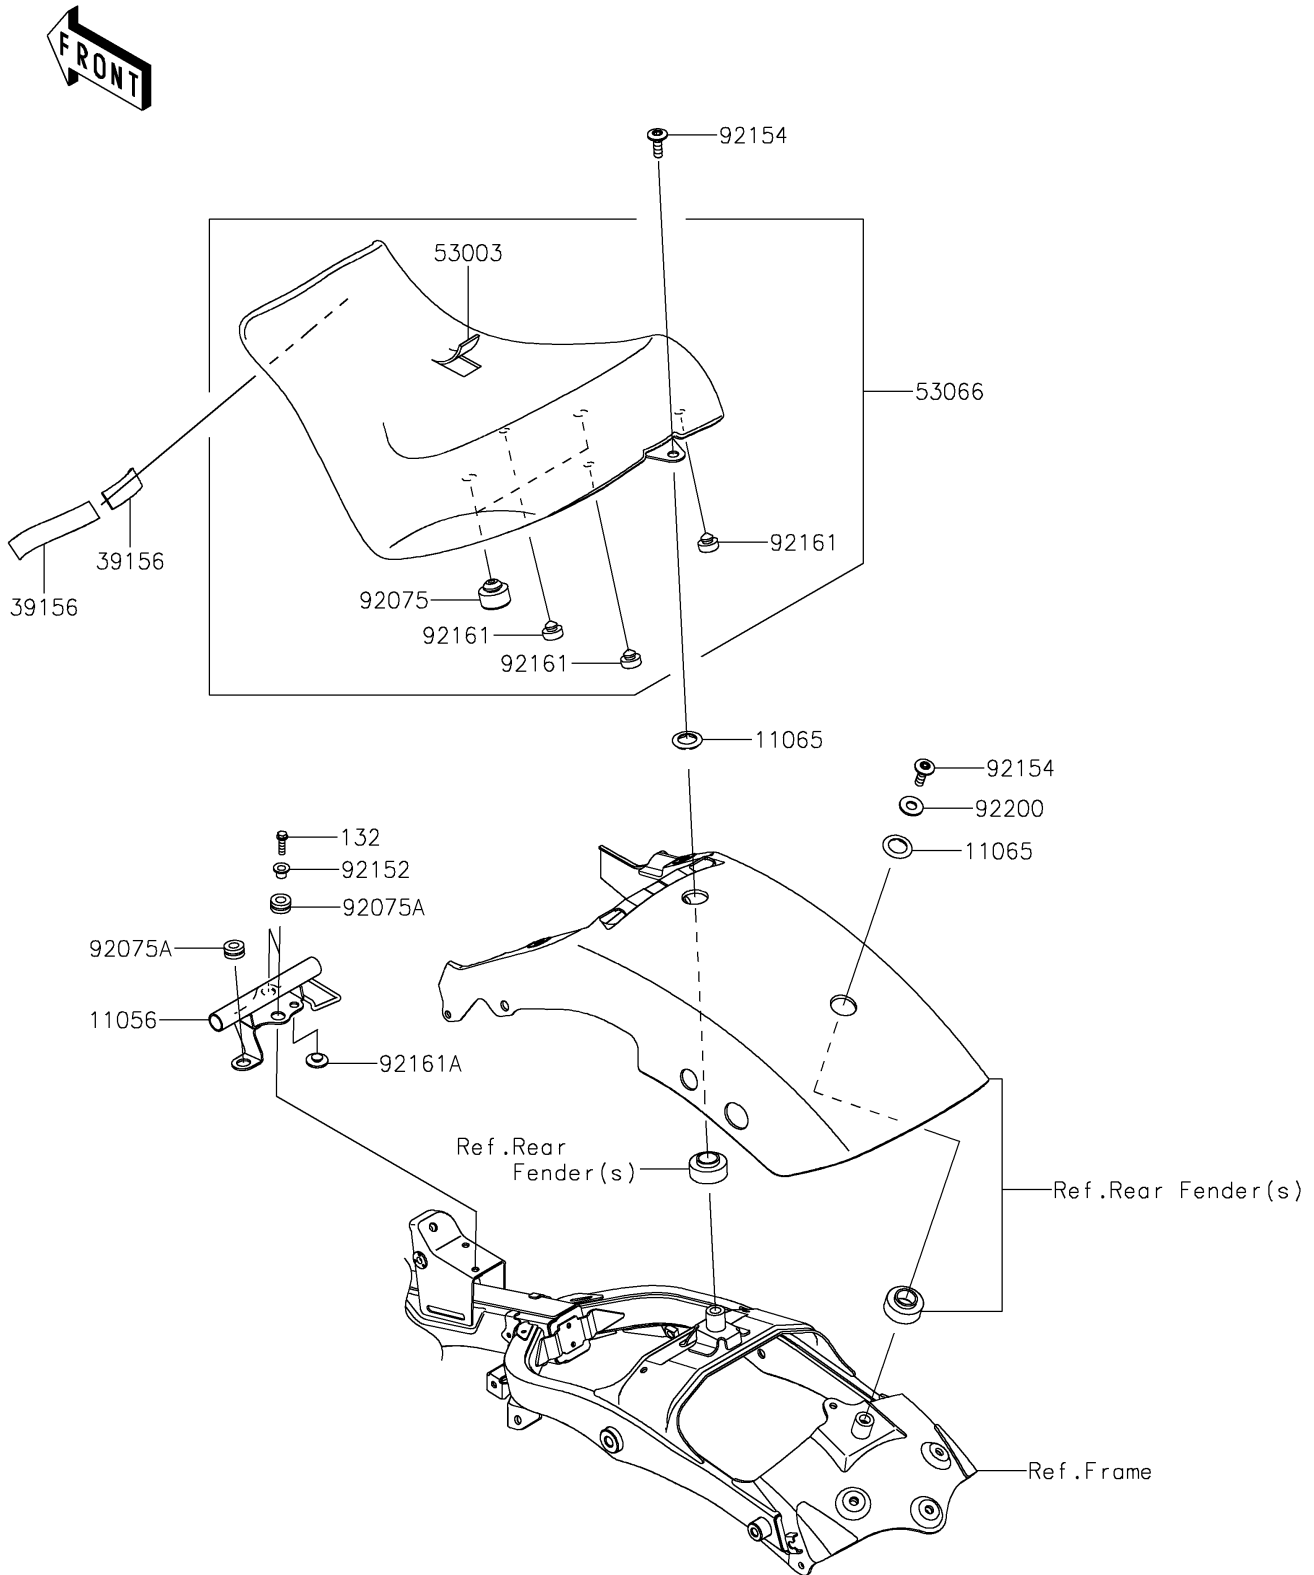

2026 VULCAN® S CAFE ABS

PARTS DIAGRAM

Seat

F2510

2026 VULCAN® S CAFE ABS

PARTS LIST

Seat

ITEM NAME

PART NUMBER

QUANTITY
