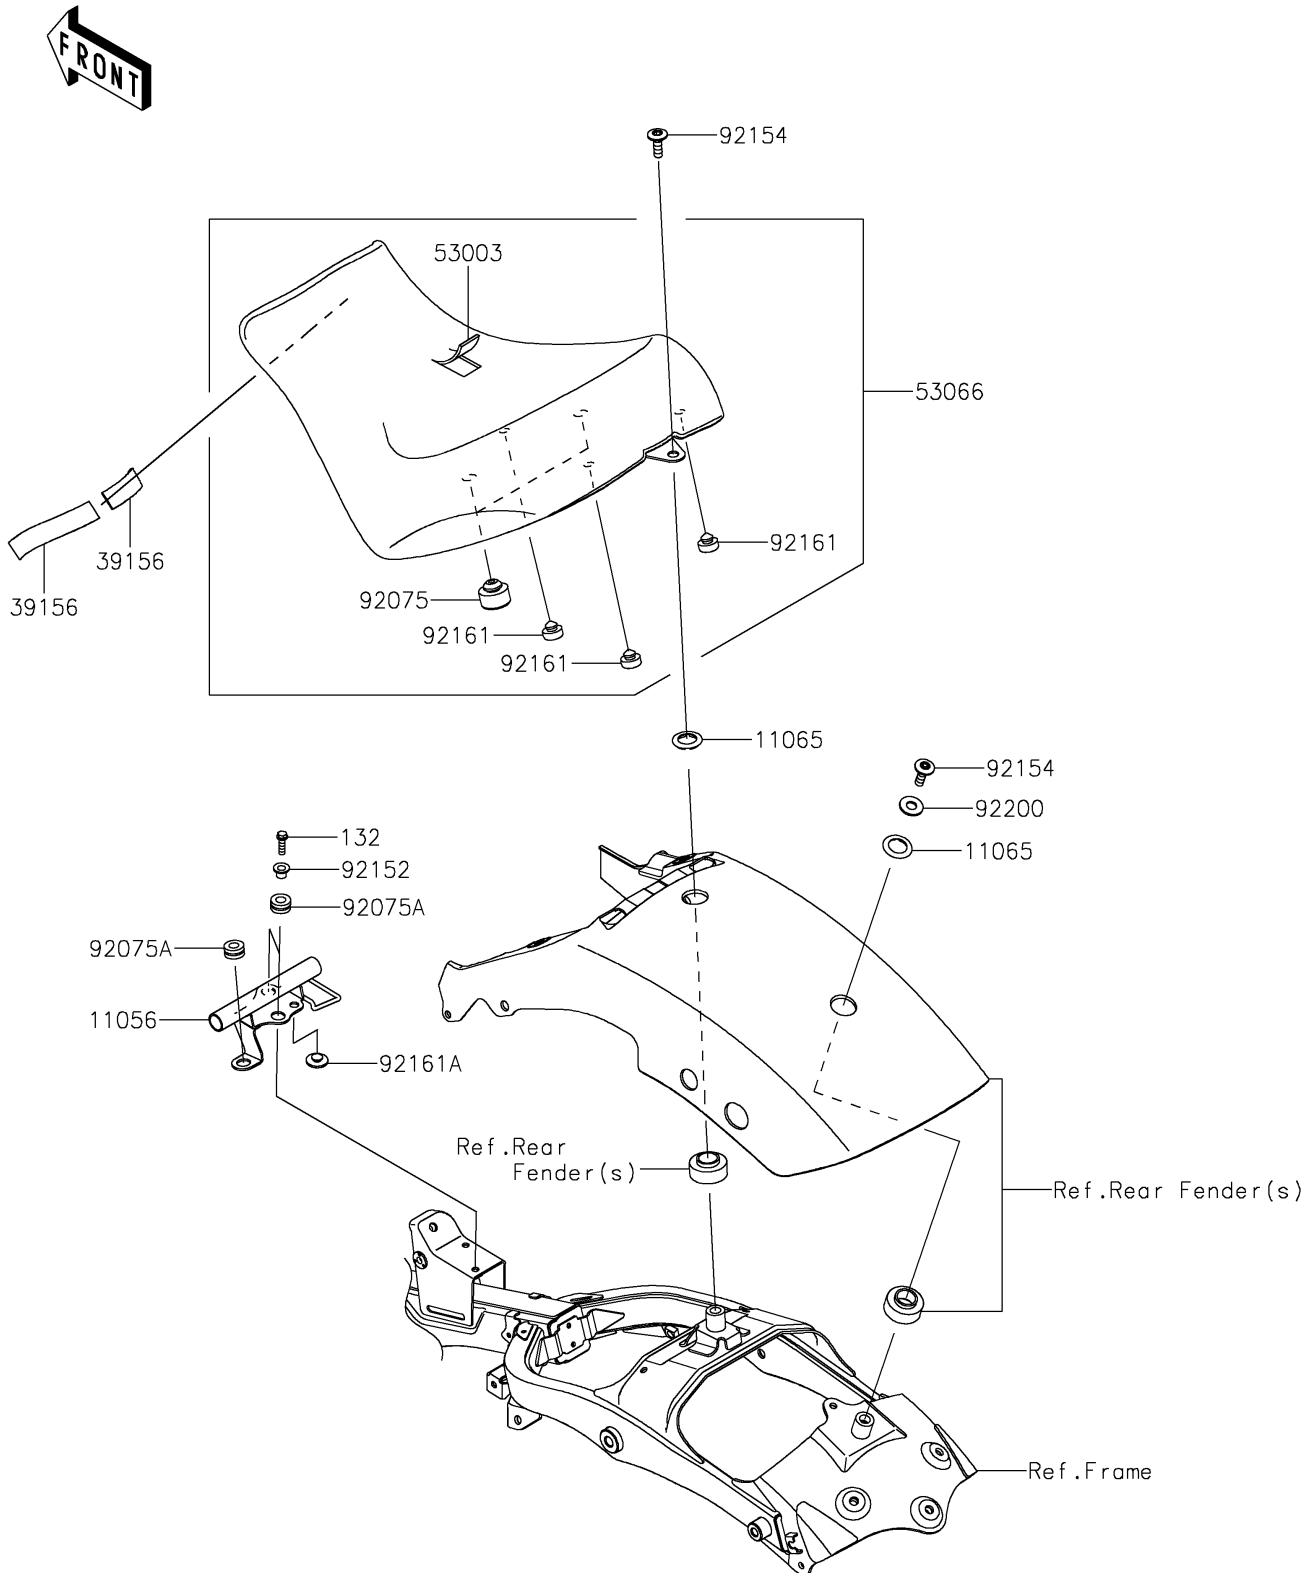

2024 VULCAN® S CAFE ABS

PARTS DIAGRAM

Seat

F2510

2024 VULCAN[®] S CAFE ABS

PARTS LIST

Seat

ITEM NAME

PART NUMBER

QUANTITY
