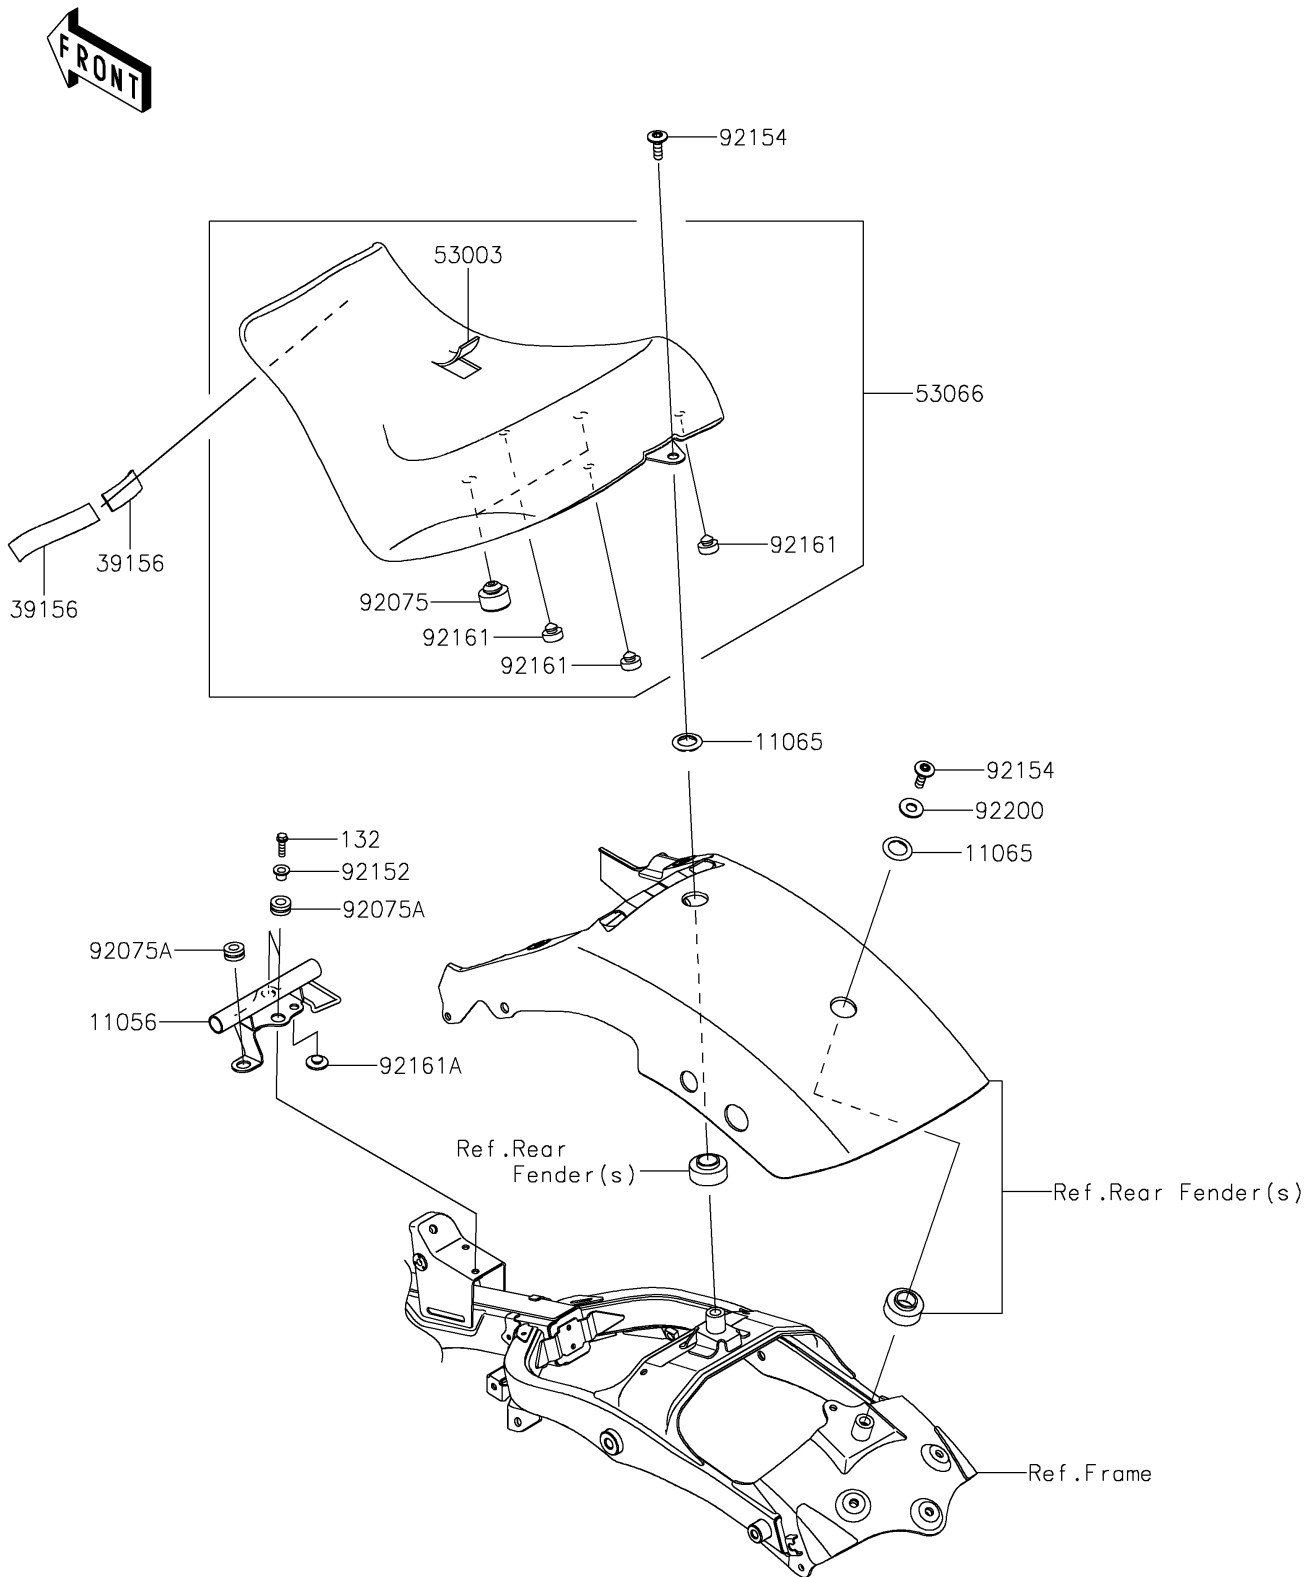

2026 Vulcan S CAFÉ

PARTS DIAGRAM

Seat

F2510

2026 Vulcan S CAFÉ

PARTS LIST

Seat

ITEM NAME

PART NUMBER

QUANTITY
