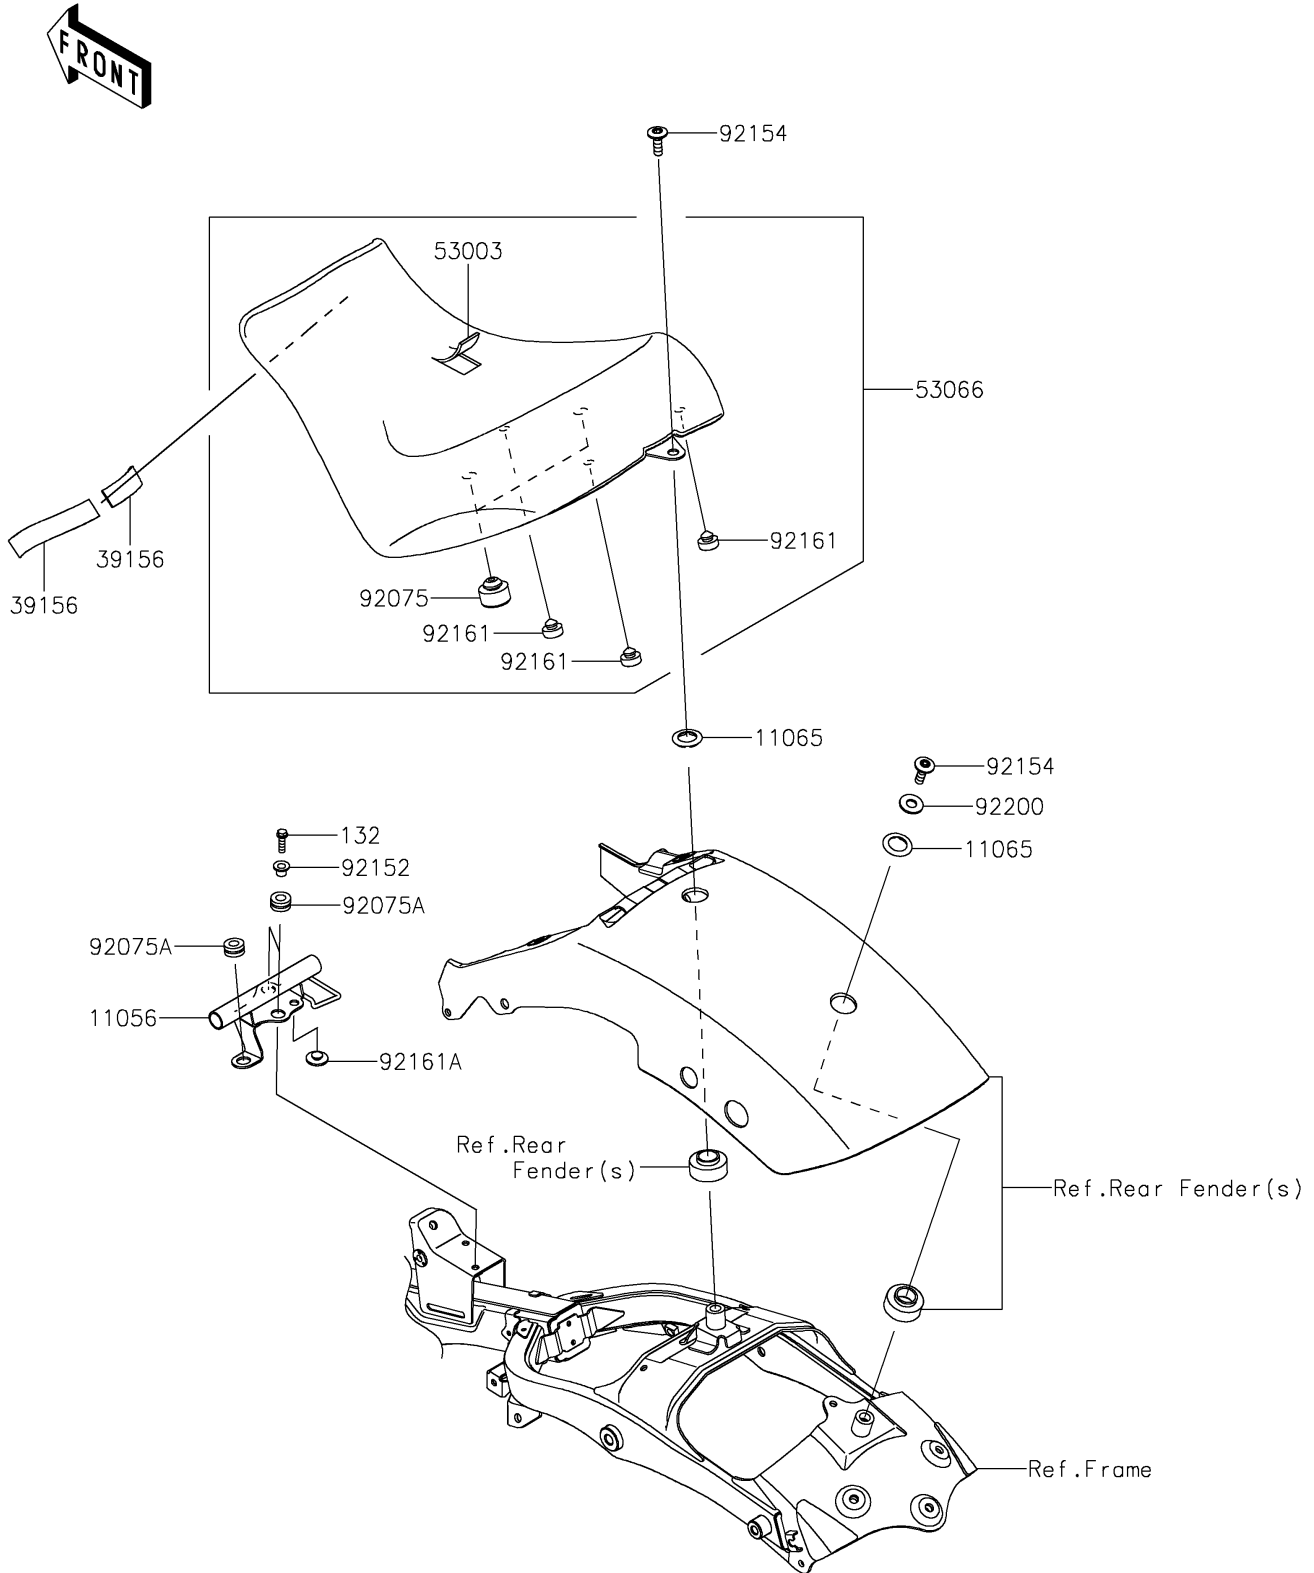

2024 Vulcan S CAFÉ

PARTS DIAGRAM

Seat

F2510

2024 Vulcan S CAFÉ

PARTS LIST

Seat

ITEM NAME	PART NUMBER	QUANTITY
BRACKET,SEAT (Ref # 11056)	11056-4009	1
CAP (Ref # 11065)	11065-0872	2
PAD,20X100X2 (Ref # 39156)	39156-1934	2
LEATHER,FR SEAT,BLACK (Ref # 53003)	53003-0567-MA	1
SEAT-ASSY,FR,BLACK (Ref # 53066)	53066-0734-MA	1
DAMPER (Ref # 92075)	92075-015	2
DAMPER (Ref # 92075A)	92075-1880	3
COLLAR,6.8X10X11.6 (Ref # 92152)	92152-0977	2
BOLT,SOCKET,8X25 (Ref # 92154)	92154-1805	2
DAMPER,10X20X8 (Ref # 92161)	92161-0855	3
DAMPER,8X22X10 (Ref # 92161A)	92161-1685	1
WASHER,10.5X24X2 (Ref # 92200)	92200-0987	1
BOLT-FLANGED-SMALL,6X20 (Ref # 132)	132BA0620	2