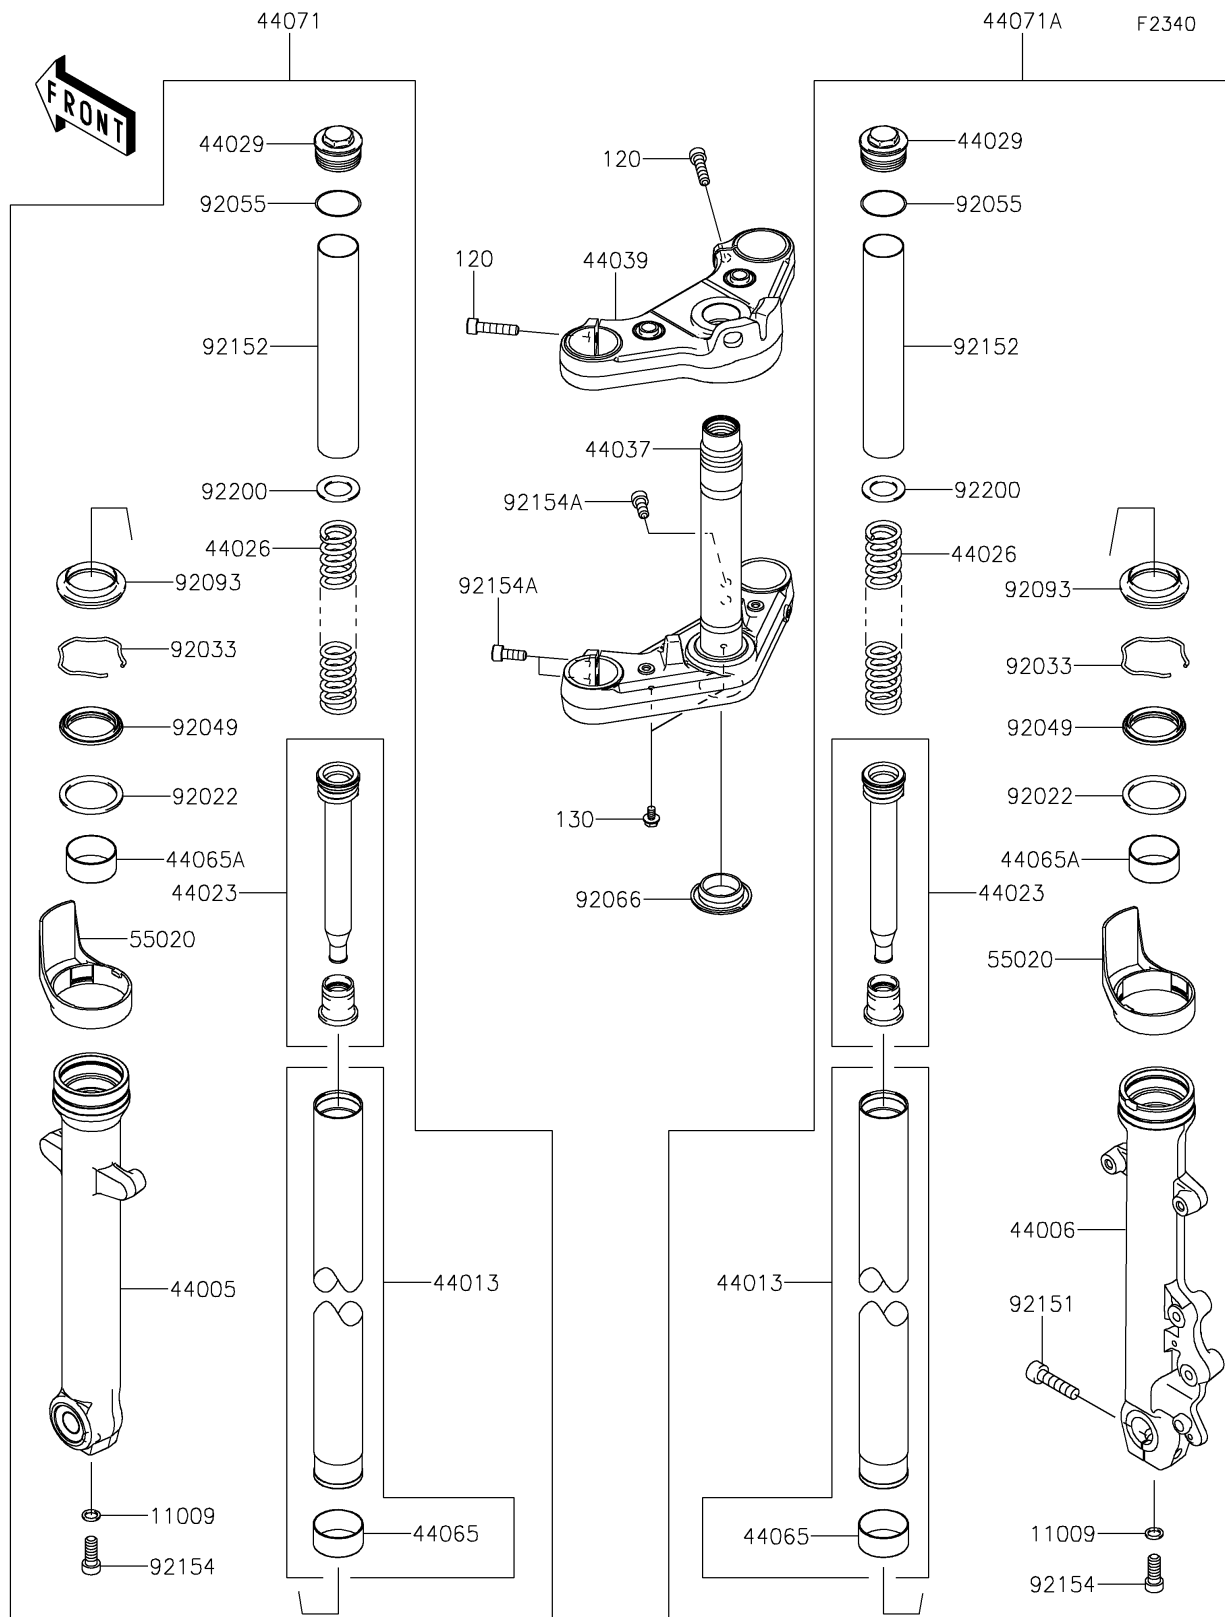

2026 VULCAN® S CAFE ABS

PARTS DIAGRAM

Front Fork

2026 VULCAN[®] S CAFE ABS

PARTS LIST

Front Fork

ITEM NAME

PART NUMBER

QUANTITY
