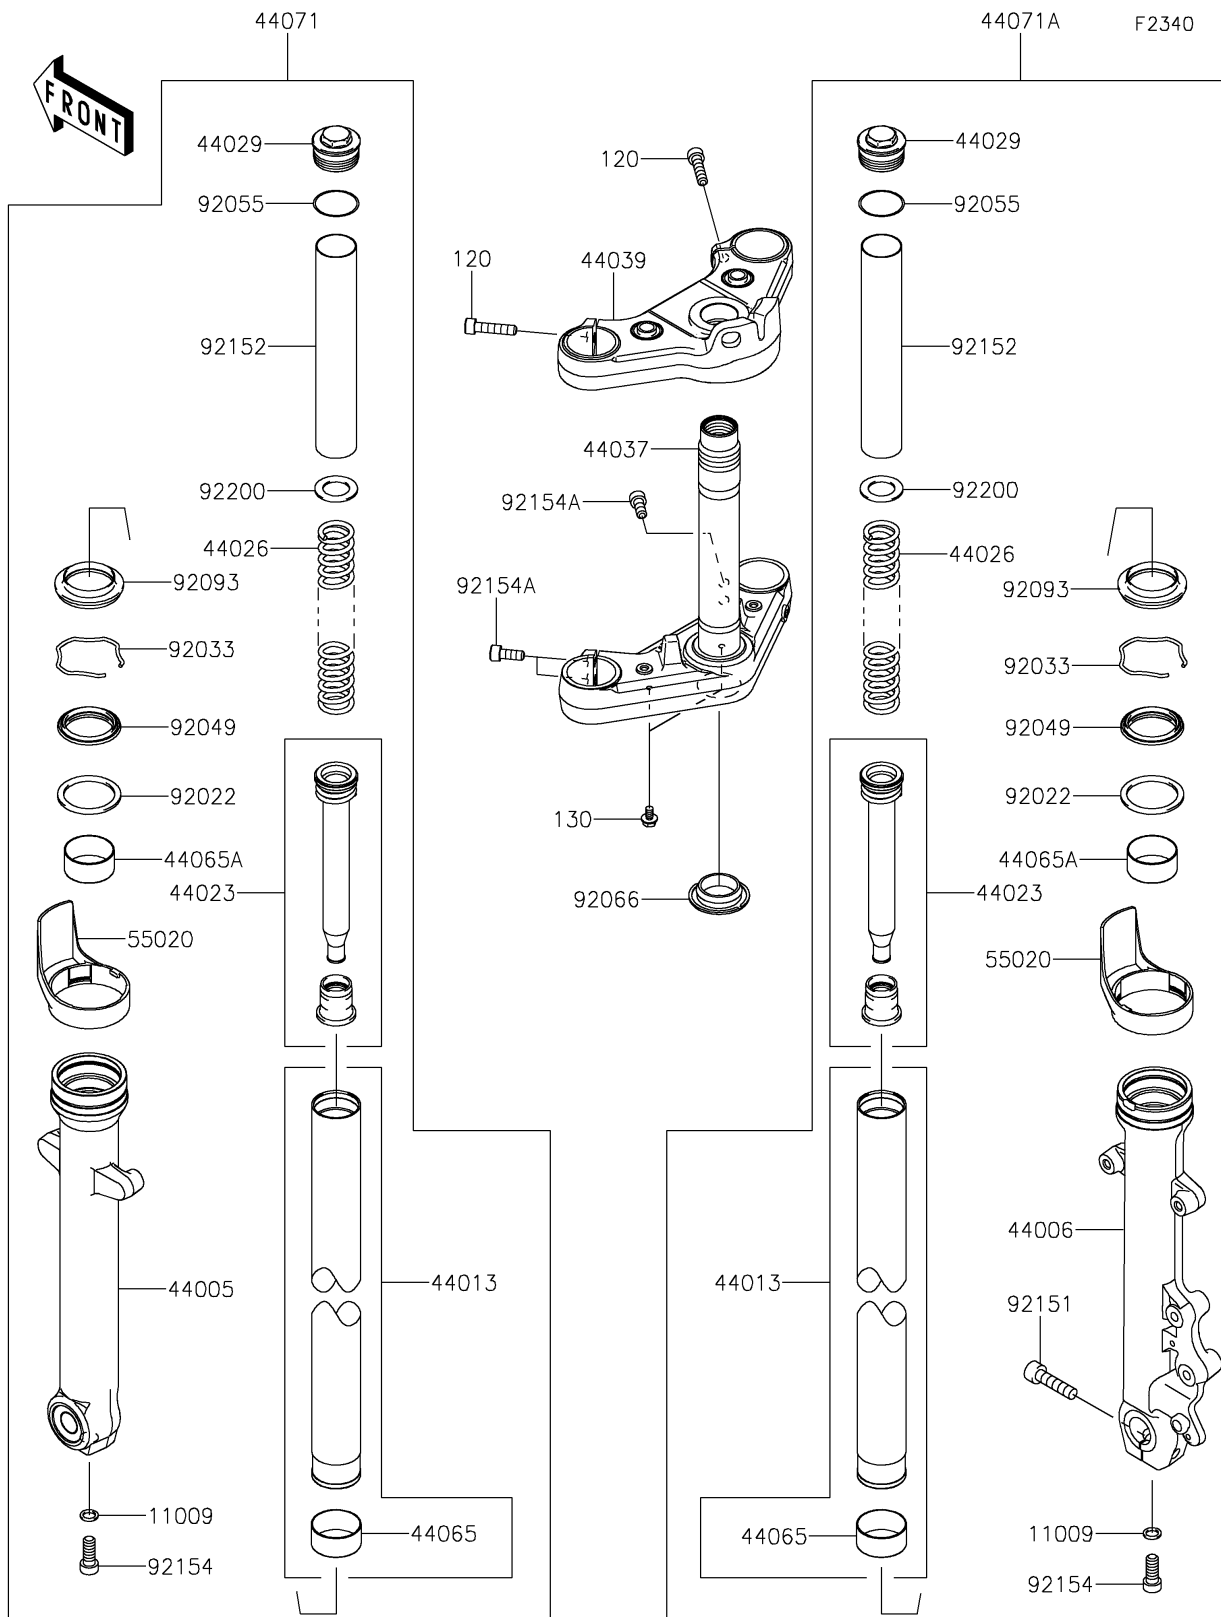

2024 VULCAN® S CAFE ABS

PARTS DIAGRAM

Front Fork

2024 VULCAN[®] S CAFE ABS

PARTS LIST

Front Fork

ITEM NAME

PART NUMBER

QUANTITY
