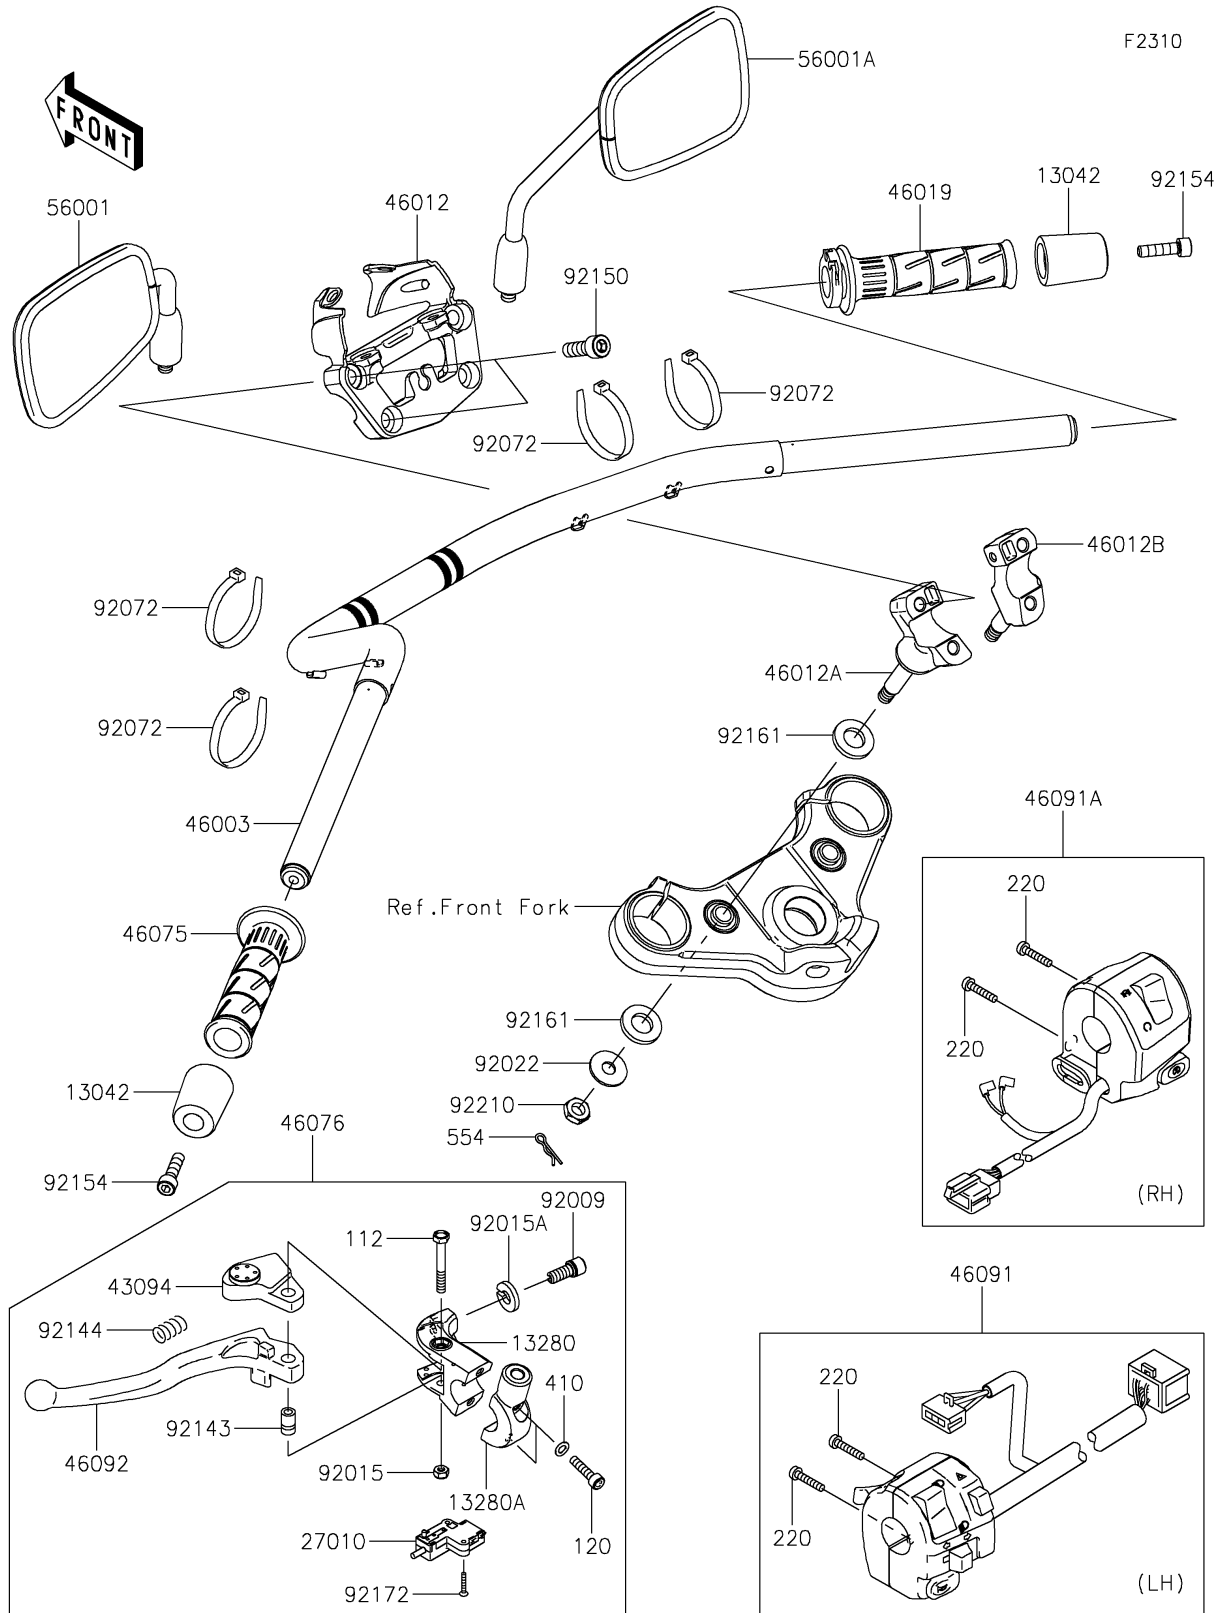

2025 Vulcan S CAFÉ

PARTS DIAGRAM

Handlebar

2025 Vulcan S CAFÉ

PARTS LIST

Handlebar

ITEM NAME

PART NUMBER

QUANTITY
