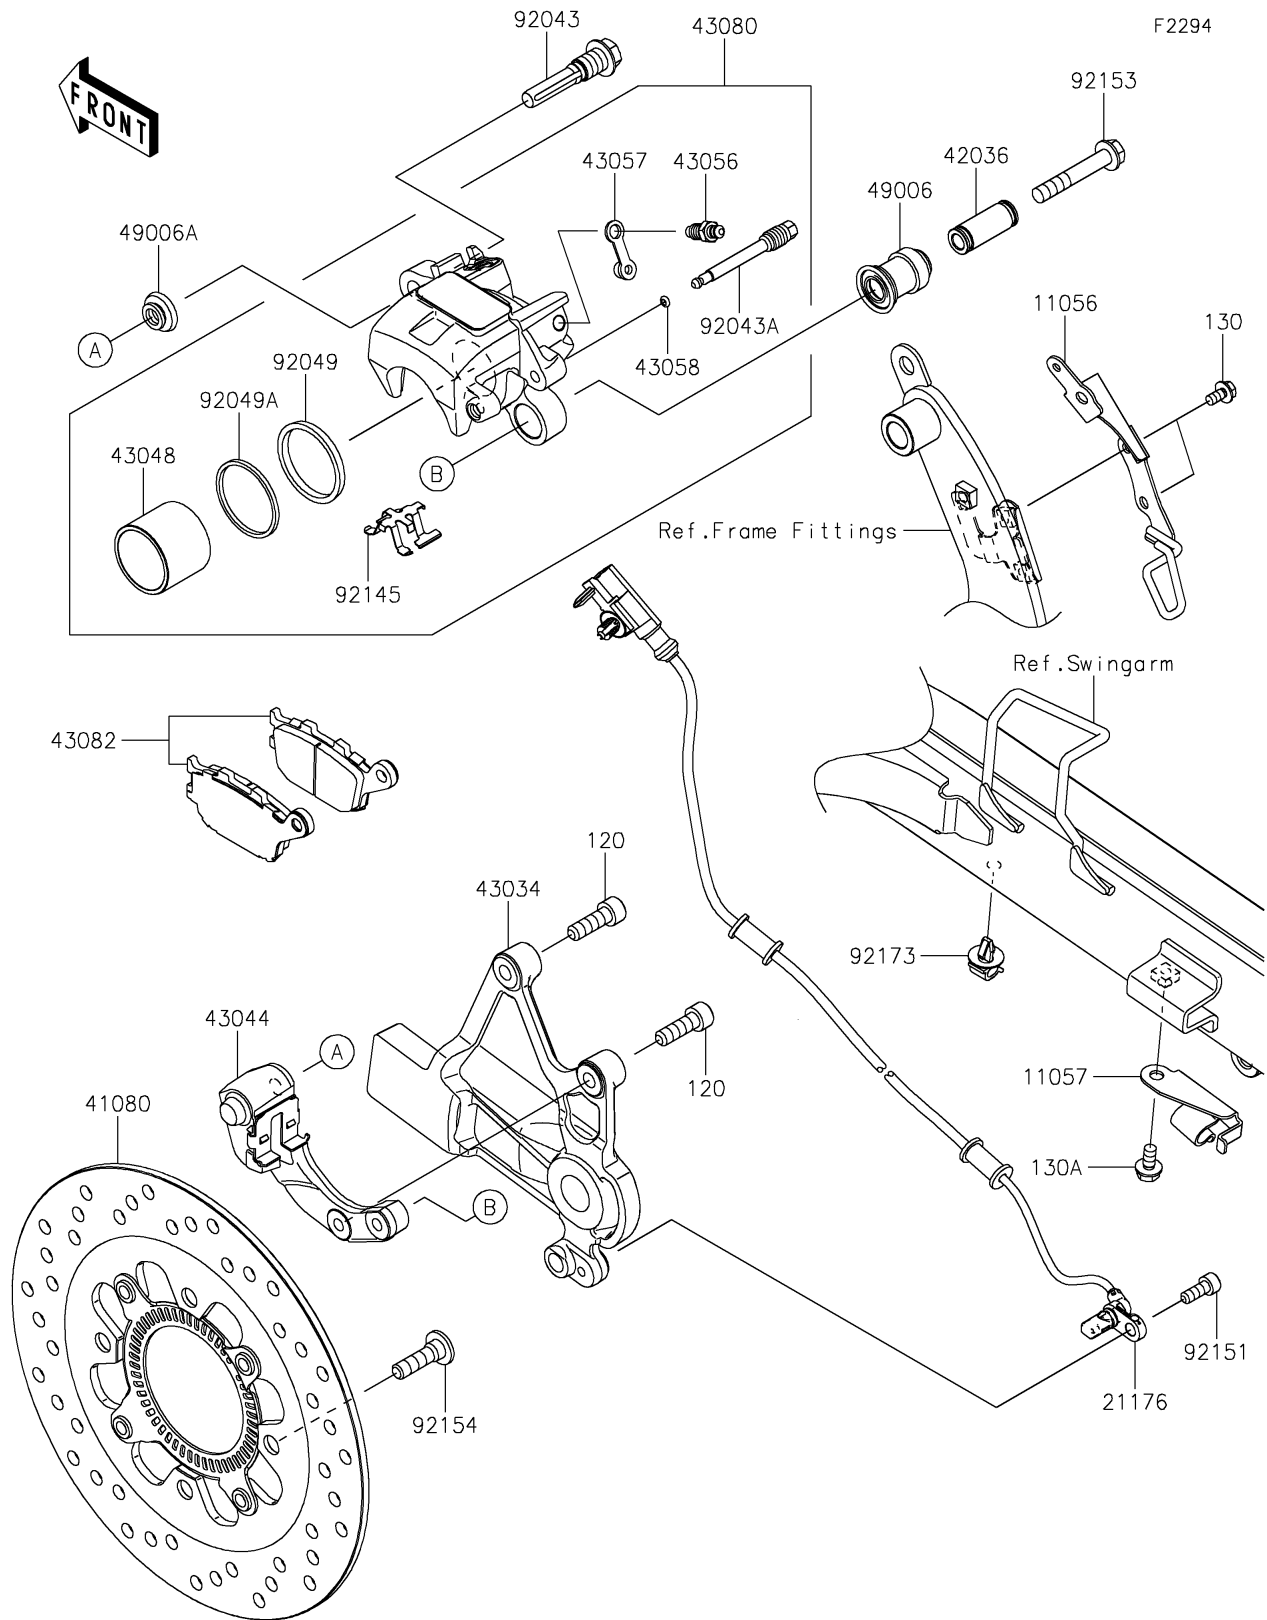

2024 Vulcan S CAFÉ

PARTS DIAGRAM

Rear Brake

2024 Vulcan S CAFÉ

PARTS LIST

Rear Brake

ITEM NAME

PART NUMBER

QUANTITY
