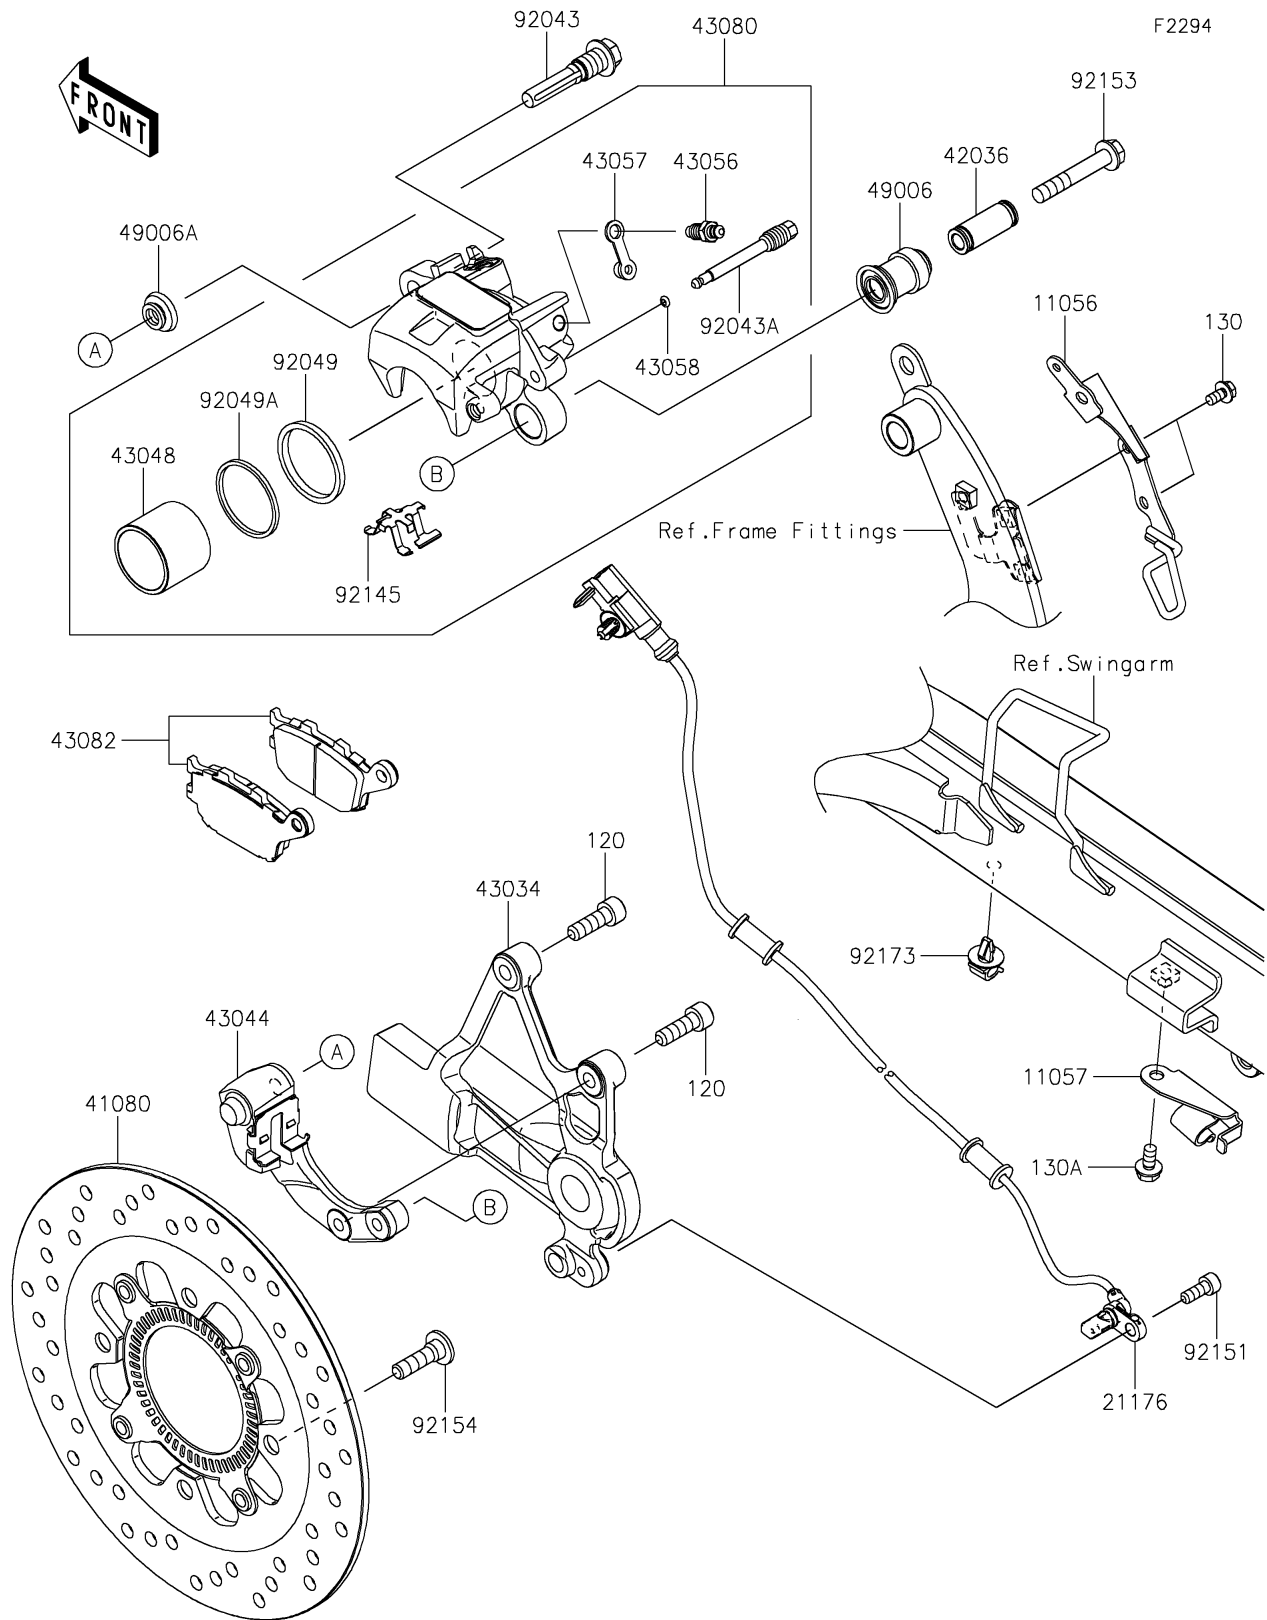

2026 Vulcan S CAFÉ

PARTS DIAGRAM

Rear Brake

2026 Vulcan S CAFÉ

PARTS LIST

Rear Brake

ITEM NAME

PART NUMBER

QUANTITY
