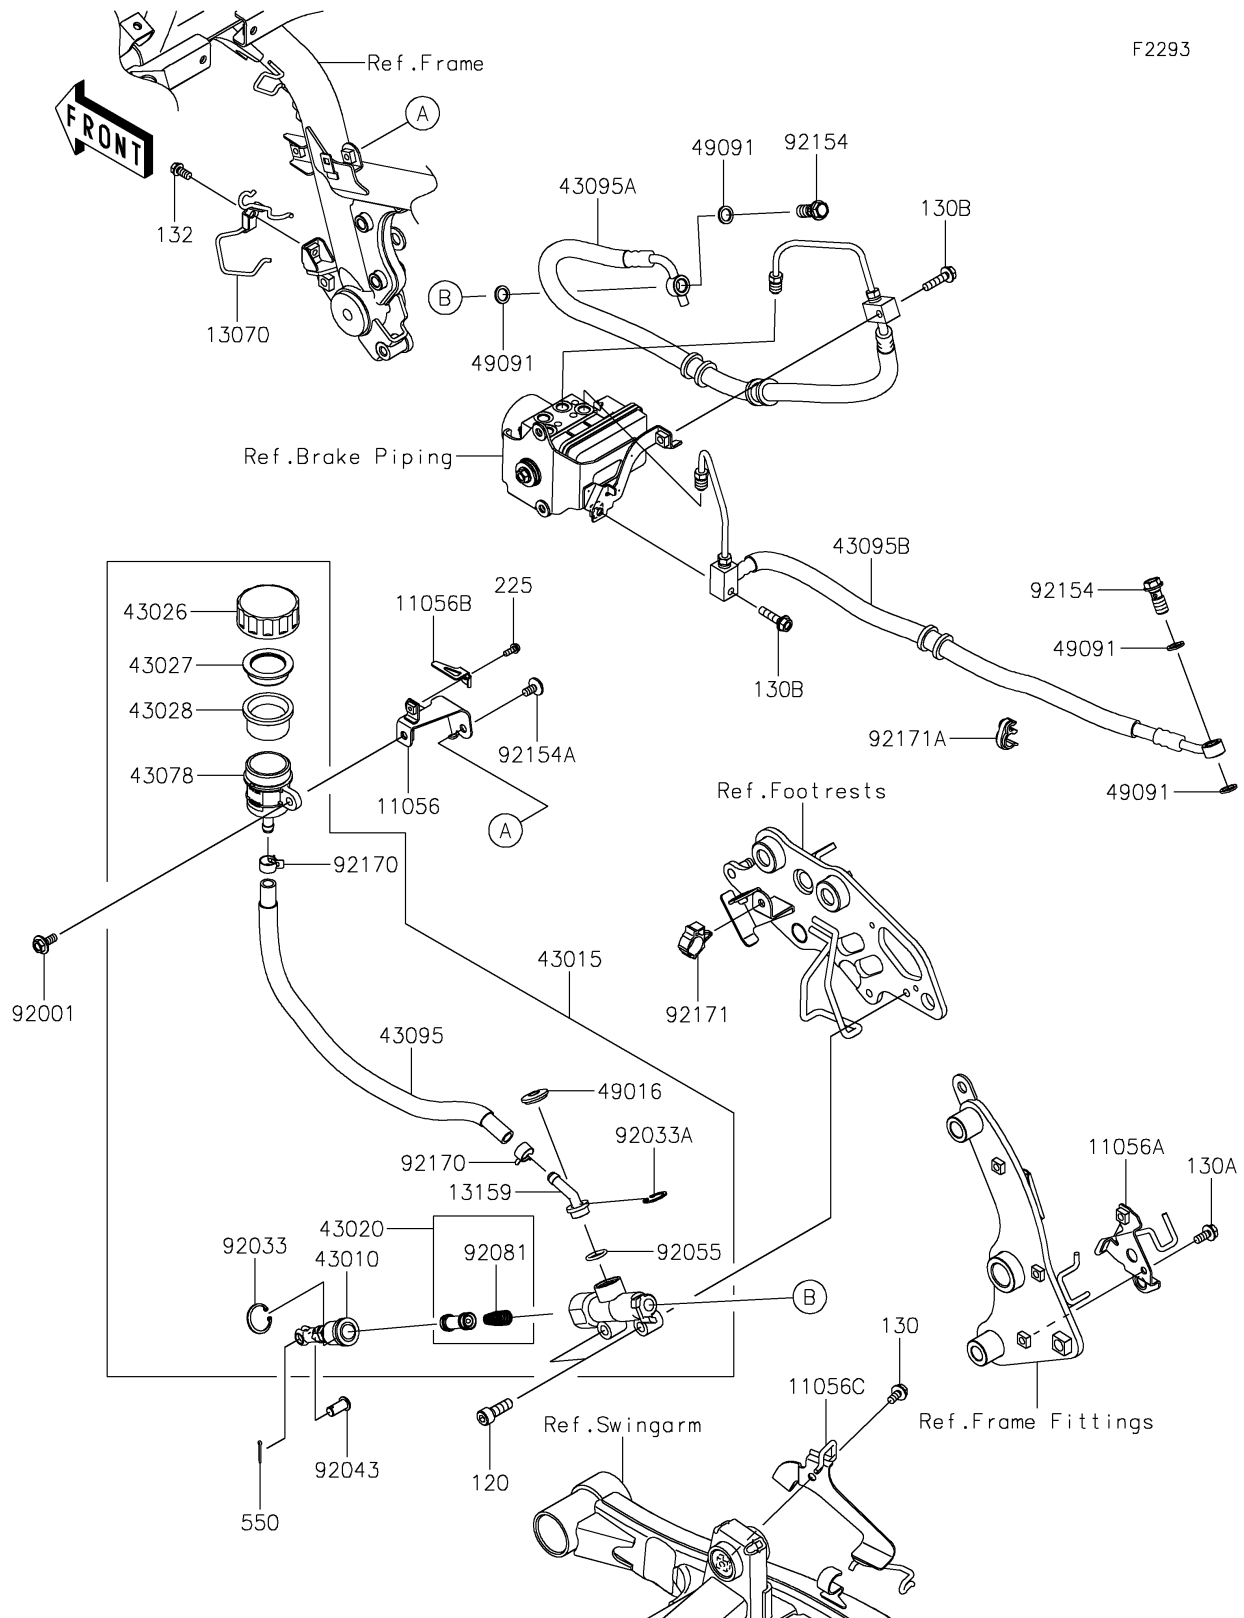

2026 Vulcan S CAFÉ

PARTS DIAGRAM

Rear Master Cylinder

F2293

2026 Vulcan S CAFÉ

PARTS LIST

Rear Master Cylinder

ITEM NAME

PART NUMBER

QUANTITY
