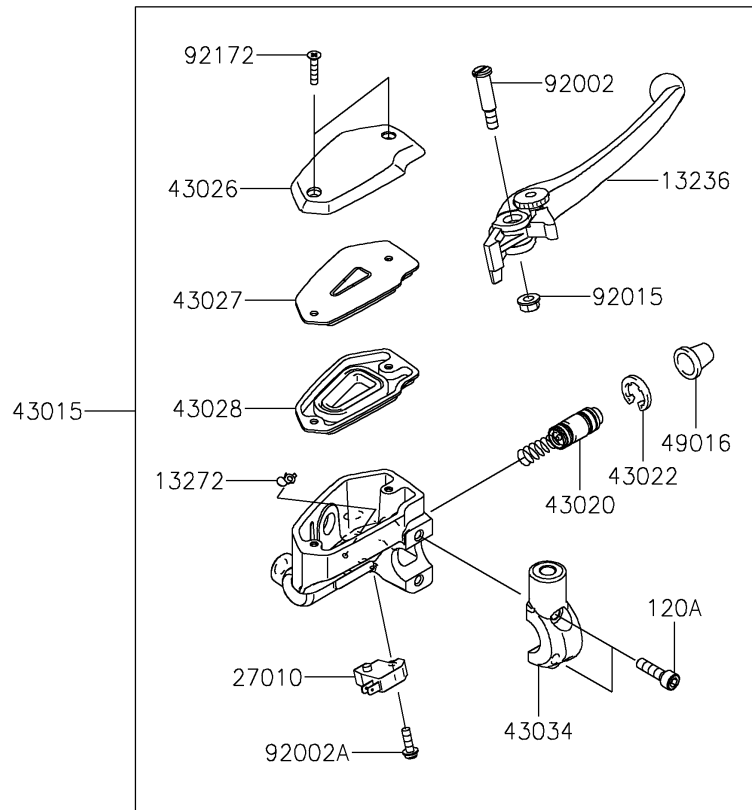

2026 VULCAN® S CAFE ABS

PARTS DIAGRAM

Front Master Cylinder

F2291

2026 VULCAN[®] S CAFE ABS

PARTS LIST

Front Master Cylinder

ITEM NAME	PART NUMBER	QUANTITY
-----------	-------------	----------
