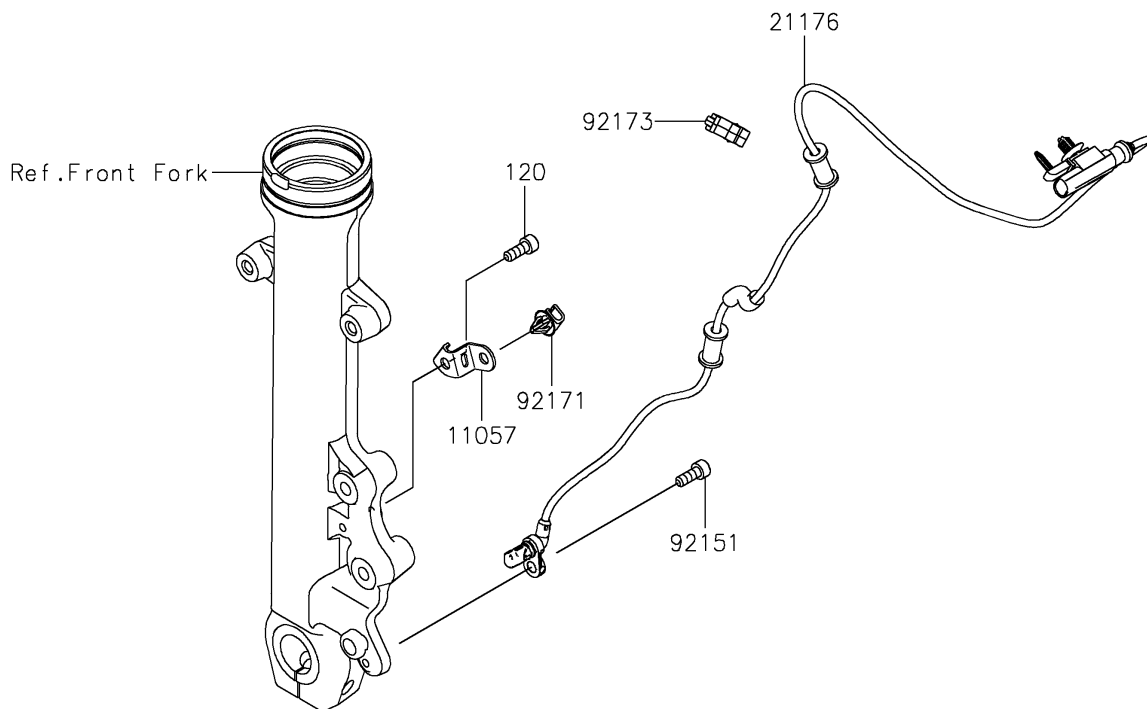

2026 VULCAN® S CAFE ABS

PARTS DIAGRAM

Front Master Cylinder

F2291

2026 VULCAN[®] S CAFE ABS

PARTS LIST

Front Master Cylinder

ITEM NAME	PART NUMBER	QUANTITY
-----------	-------------	----------
