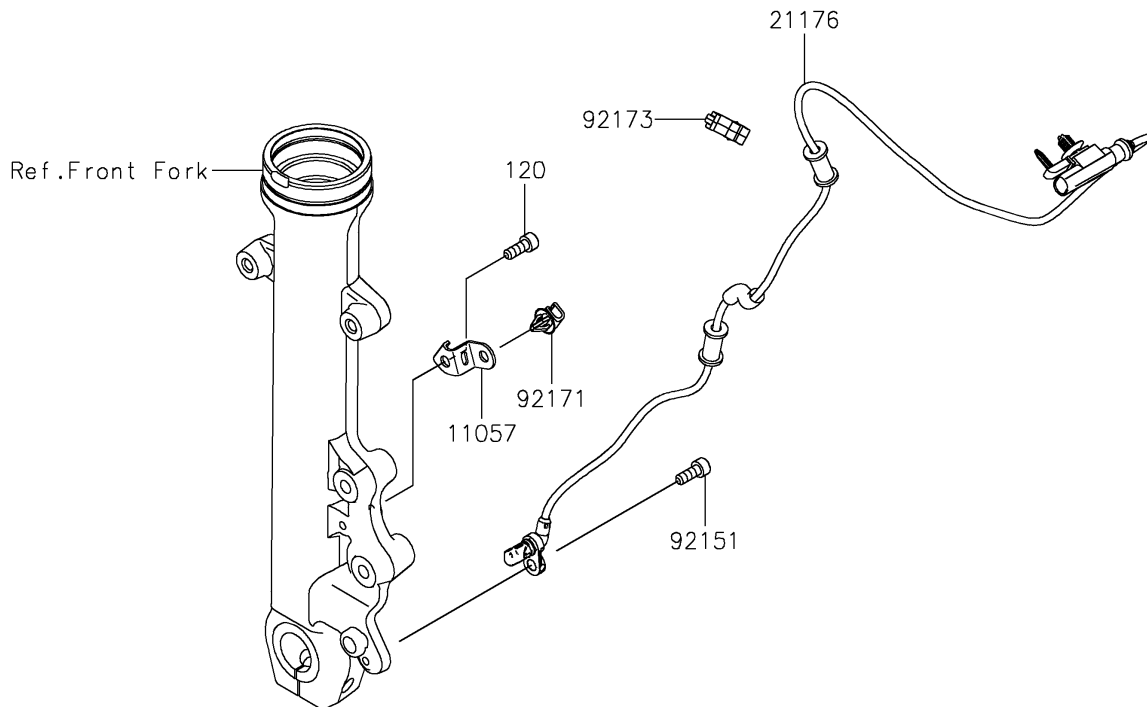

2026 VULCAN® S CAFE ABS

PARTS DIAGRAM

Front Master Cylinder

F2291

2026 VULCAN® S CAFE ABS

PARTS LIST

Front Master Cylinder

ITEM NAME	PART NUMBER	QUANTITY
BRACKET,FORK OUTER TUBE,LWR (Ref # 11057)	11057-0628	1
LEVER-COMP,FRONT BRAKE (Ref # 13236)	13236-0140	1
PLATE (Ref # 13272)	13272-0573	1
SENSOR,FR WHEEL SPEED (Ref # 21176)	21176-0953	1
SWITCH,BRAKE (Ref # 27010)	27010-0762	1
CYLINDER-ASSY-MASTER,FR (Ref # 43015)	43015-0606	1
PISTON-COMP-BRAKE (Ref # 43020)	43020-1095	1
STOPPER-BRAKE,PISTON (Ref # 43022)	43022-1010	1
CAP-BRAKE (Ref # 43026)	43026-0019	1
PLATE-DIAPHRAGM (Ref # 43027)	43027-0008	1
DIAPHRAGM (Ref # 43028)	43028-0015	1
HOLDER-BRAKE,MASTER CYLINDER (Ref # 43034)	43034-0049	1
COVER-SEAL,MASTER CYLINDER (Ref # 49016)	49016-1044	1
BOLT,LEVER SET,BLACK (Ref # 92002)	92002-1322	1
BOLT,SCREW,4X12 (Ref # 92002A)	92002-1323	1
NUT,FLANGED,6MM (Ref # 92015)	92015-1528	1
BOLT (Ref # 92151)	92151-1166	1
CLAMP (Ref # 92171)	92171-0640	1
SCREW,4X20 (Ref # 92172)	92172-0320	2
CLAMP,HOSE&SENSOR LINE (Ref # 92173)	92173-1613	1
BOLT-SOCKET,6X16 (Ref # 120)	120CA0616	1
BOLT-SOCKET,6X22 (Ref # 120A)	120CB0622	2