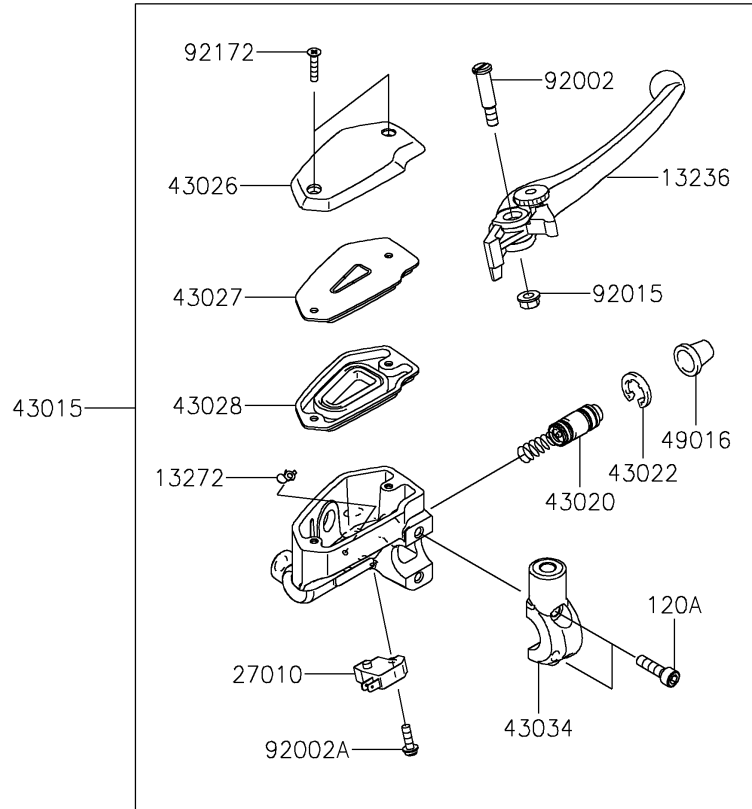

2026 VULCAN® S CAFE ABS

PARTS DIAGRAM

Front Master Cylinder

F2291

2026 VULCAN® S CAFE ABS

PARTS LIST

Front Master Cylinder

ITEM NAME	PART NUMBER	QUANTITY
BRACKET,FORK OUTER TUBE,LWR (Ref # 11057)	11057-0628	1
LEVER-COMP,FRONT BRAKE (Ref # 13236)	13236-0140	1
PLATE (Ref # 13272)	13272-0573	1
SENSOR,FR WHEEL SPEED (Ref # 21176)	21176-0953	1
SWITCH,BRAKE (Ref # 27010)	27010-0762	1
CYLINDER-ASSY-MASTER,FR (Ref # 43015)	43015-0606	1
PISTON-COMP-BRAKE (Ref # 43020)	43020-1095	1
STOPPER-BRAKE,PISTON (Ref # 43022)	43022-1010	1
CAP-BRAKE (Ref # 43026)	43026-0019	1
PLATE-DIAPHRAGM (Ref # 43027)	43027-0008	1
DIAPHRAGM (Ref # 43028)	43028-0015	1
HOLDER-BRAKE,MASTER CYLINDER (Ref # 43034)	43034-0049	1
COVER-SEAL,MASTER CYLINDER (Ref # 49016)	49016-1044	1
BOLT,LEVER SET,BLACK (Ref # 92002)	92002-1322	1
BOLT,SCREW,4X12 (Ref # 92002A)	92002-1323	1
NUT,FLANGED,6MM (Ref # 92015)	92015-1528	1
BOLT (Ref # 92151)	92151-1166	1
CLAMP (Ref # 92171)	92171-0640	1
SCREW,4X20 (Ref # 92172)	92172-0320	2
CLAMP,HOSE&SENSOR LINE (Ref # 92173)	92173-1613	1
BOLT-SOCKET,6X16 (Ref # 120)	120CA0616	1
BOLT-SOCKET,6X22 (Ref # 120A)	120CB0622	2