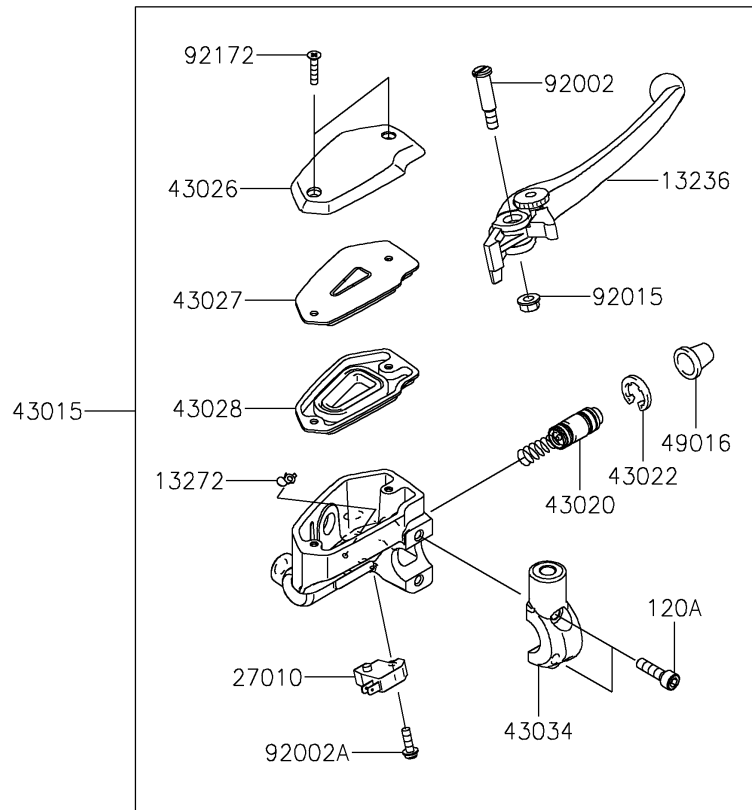

2024 VULCAN® S CAFE ABS

PARTS DIAGRAM

Front Master Cylinder

F2291

2024 VULCAN® S CAFE ABS

PARTS LIST

Front Master Cylinder

ITEM NAME	PART NUMBER	QUANTITY
BRACKET,FORK OUTER TUBE,LWR (Ref # 11057)	11057-0628	1
LEVER-COMP,FRONT BRAKE (Ref # 13236)	13236-0140	1
PLATE (Ref # 13272)	13272-0573	1
SENSOR,FR WHEEL SPEED (Ref # 21176)	21176-0953	1
SWITCH,BRAKE (Ref # 27010)	27010-0762	1
CYLINDER-ASSY-MASTER,FR (Ref # 43015)	43015-0606	1
PISTON-COMP-BRAKE (Ref # 43020)	43020-1095	1
STOPPER-BRAKE,PISTON (Ref # 43022)	43022-1010	1
CAP-BRAKE (Ref # 43026)	43026-0019	1
PLATE-DIAPHRAGM (Ref # 43027)	43027-0008	1
DIAPHRAGM (Ref # 43028)	43028-0015	1
HOLDER-BRAKE,MASTER CYLINDER (Ref # 43034)	43034-0049	1
COVER-SEAL,MASTER CYLINDER (Ref # 49016)	49016-1044	1
BOLT,LEVER SET,BLACK (Ref # 92002)	92002-1322	1
BOLT,SCREW,4X12 (Ref # 92002A)	92002-1323	1
NUT,FLANGED,6MM (Ref # 92015)	92015-1528	1
BOLT (Ref # 92151)	92151-1166	1
CLAMP (Ref # 92171)	92171-0640	1
SCREW,4X20 (Ref # 92172)	92172-0320	2
CLAMP,HOSE&SENSOR LINE (Ref # 92173)	92173-1613	1
BOLT-SOCKET,6X16 (Ref # 120)	120CA0616	1
BOLT-SOCKET,6X22 (Ref # 120A)	120CB0622	2