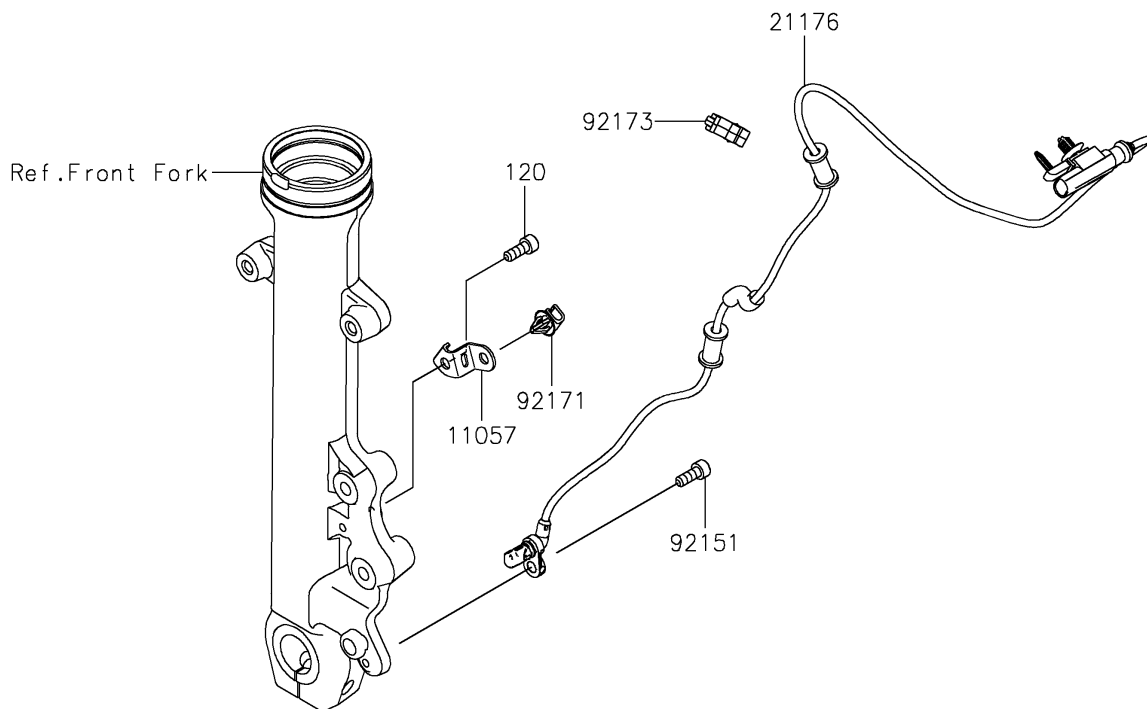

2024 VULCAN® S CAFE ABS

PARTS DIAGRAM

Front Master Cylinder

F2291

2024 VULCAN® S CAFE ABS

PARTS LIST

Front Master Cylinder

ITEM NAME	PART NUMBER	QUANTITY
BRACKET,FORK OUTER TUBE,LWR (Ref # 11057)	11057-0628	1
LEVER-COMP,FRONT BRAKE (Ref # 13236)	13236-0140	1
PLATE (Ref # 13272)	13272-0573	1
SENSOR,FR WHEEL SPEED (Ref # 21176)	21176-0953	1
SWITCH,BRAKE (Ref # 27010)	27010-0762	1
CYLINDER-ASSY-MASTER,FR (Ref # 43015)	43015-0606	1
PISTON-COMP-BRAKE (Ref # 43020)	43020-1095	1
STOPPER-BRAKE,PISTON (Ref # 43022)	43022-1010	1
CAP-BRAKE (Ref # 43026)	43026-0019	1
PLATE-DIAPHRAGM (Ref # 43027)	43027-0008	1
DIAPHRAGM (Ref # 43028)	43028-0015	1
HOLDER-BRAKE,MASTER CYLINDER (Ref # 43034)	43034-0049	1
COVER-SEAL,MASTER CYLINDER (Ref # 49016)	49016-1044	1
BOLT,LEVER SET,BLACK (Ref # 92002)	92002-1322	1
BOLT,SCREW,4X12 (Ref # 92002A)	92002-1323	1
NUT,FLANGED,6MM (Ref # 92015)	92015-1528	1
BOLT (Ref # 92151)	92151-1166	1
CLAMP (Ref # 92171)	92171-0640	1
SCREW,4X20 (Ref # 92172)	92172-0320	2
CLAMP,HOSE&SENSOR LINE (Ref # 92173)	92173-1613	1
BOLT-SOCKET,6X16 (Ref # 120)	120CA0616	1
BOLT-SOCKET,6X22 (Ref # 120A)	120CB0622	2