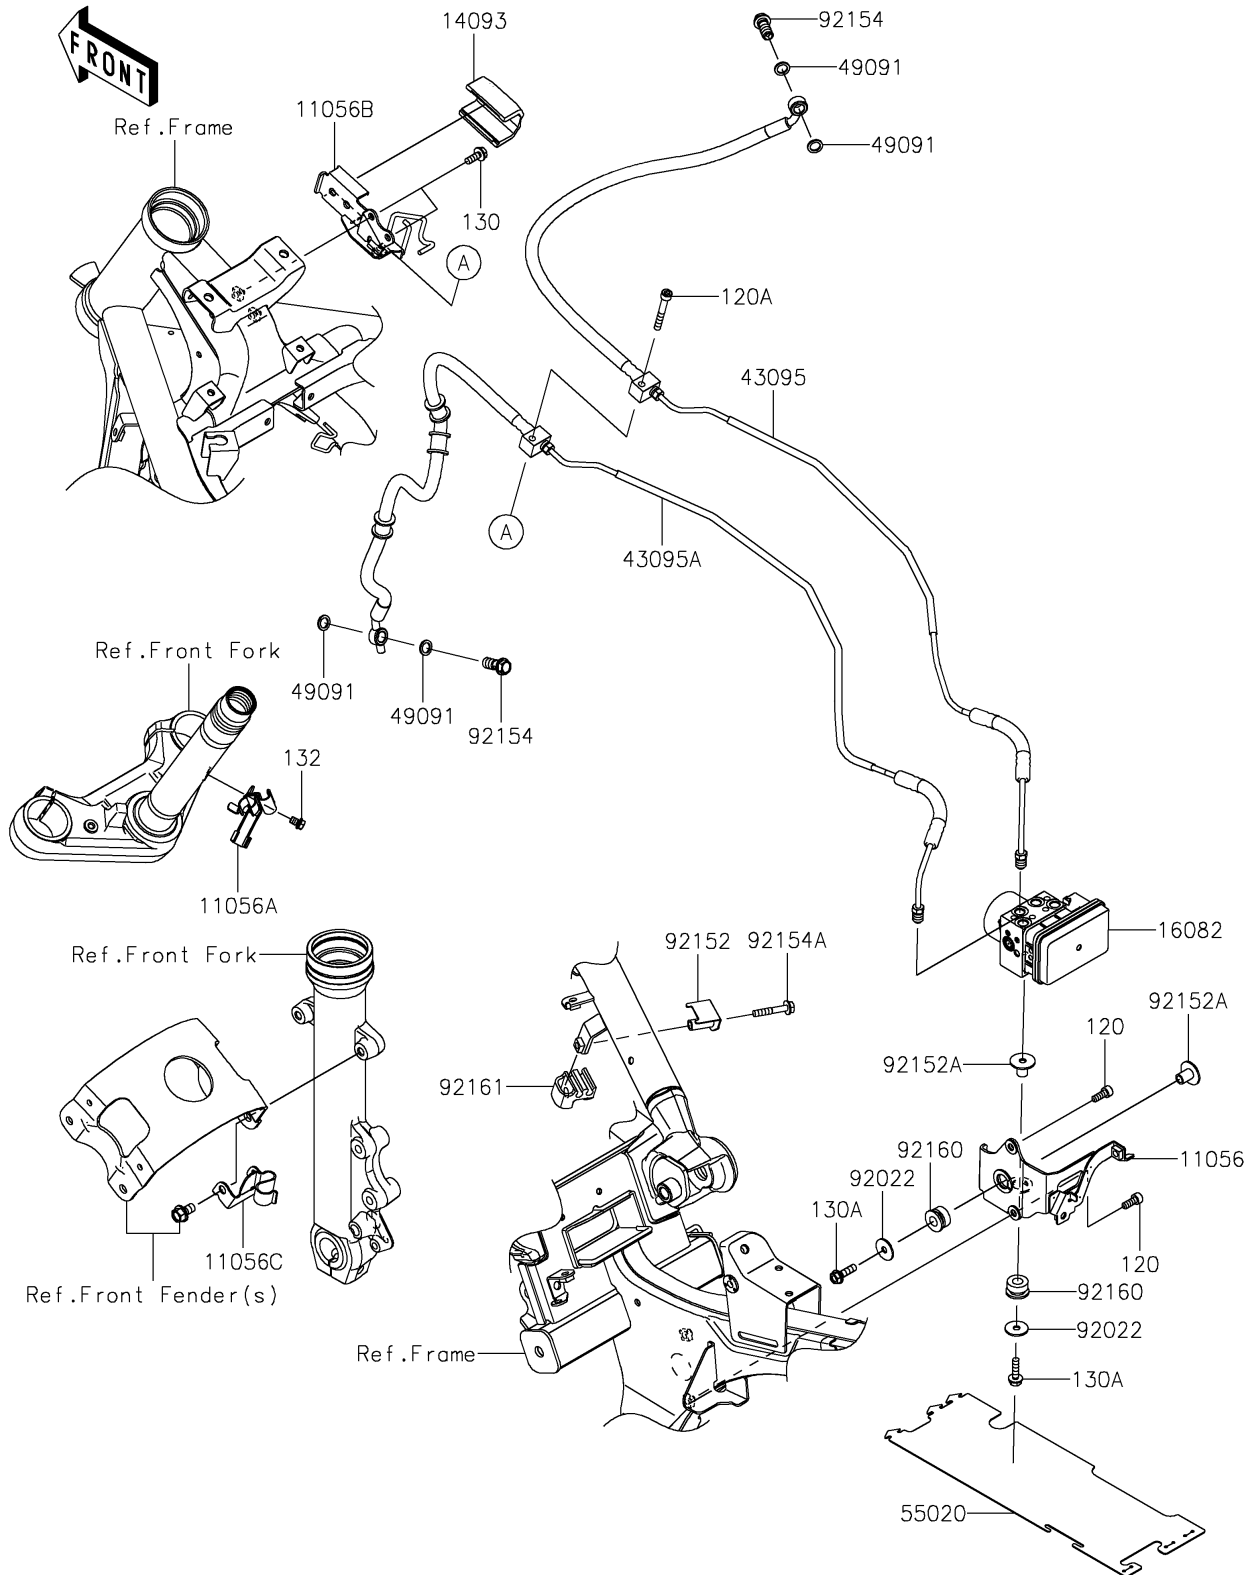

2025 Vulcan S CAFÉ

PARTS DIAGRAM

Brake Piping

F2262

2025 Vulcan S CAFÉ

PARTS LIST

Brake Piping

ITEM NAME

PART NUMBER

QUANTITY
