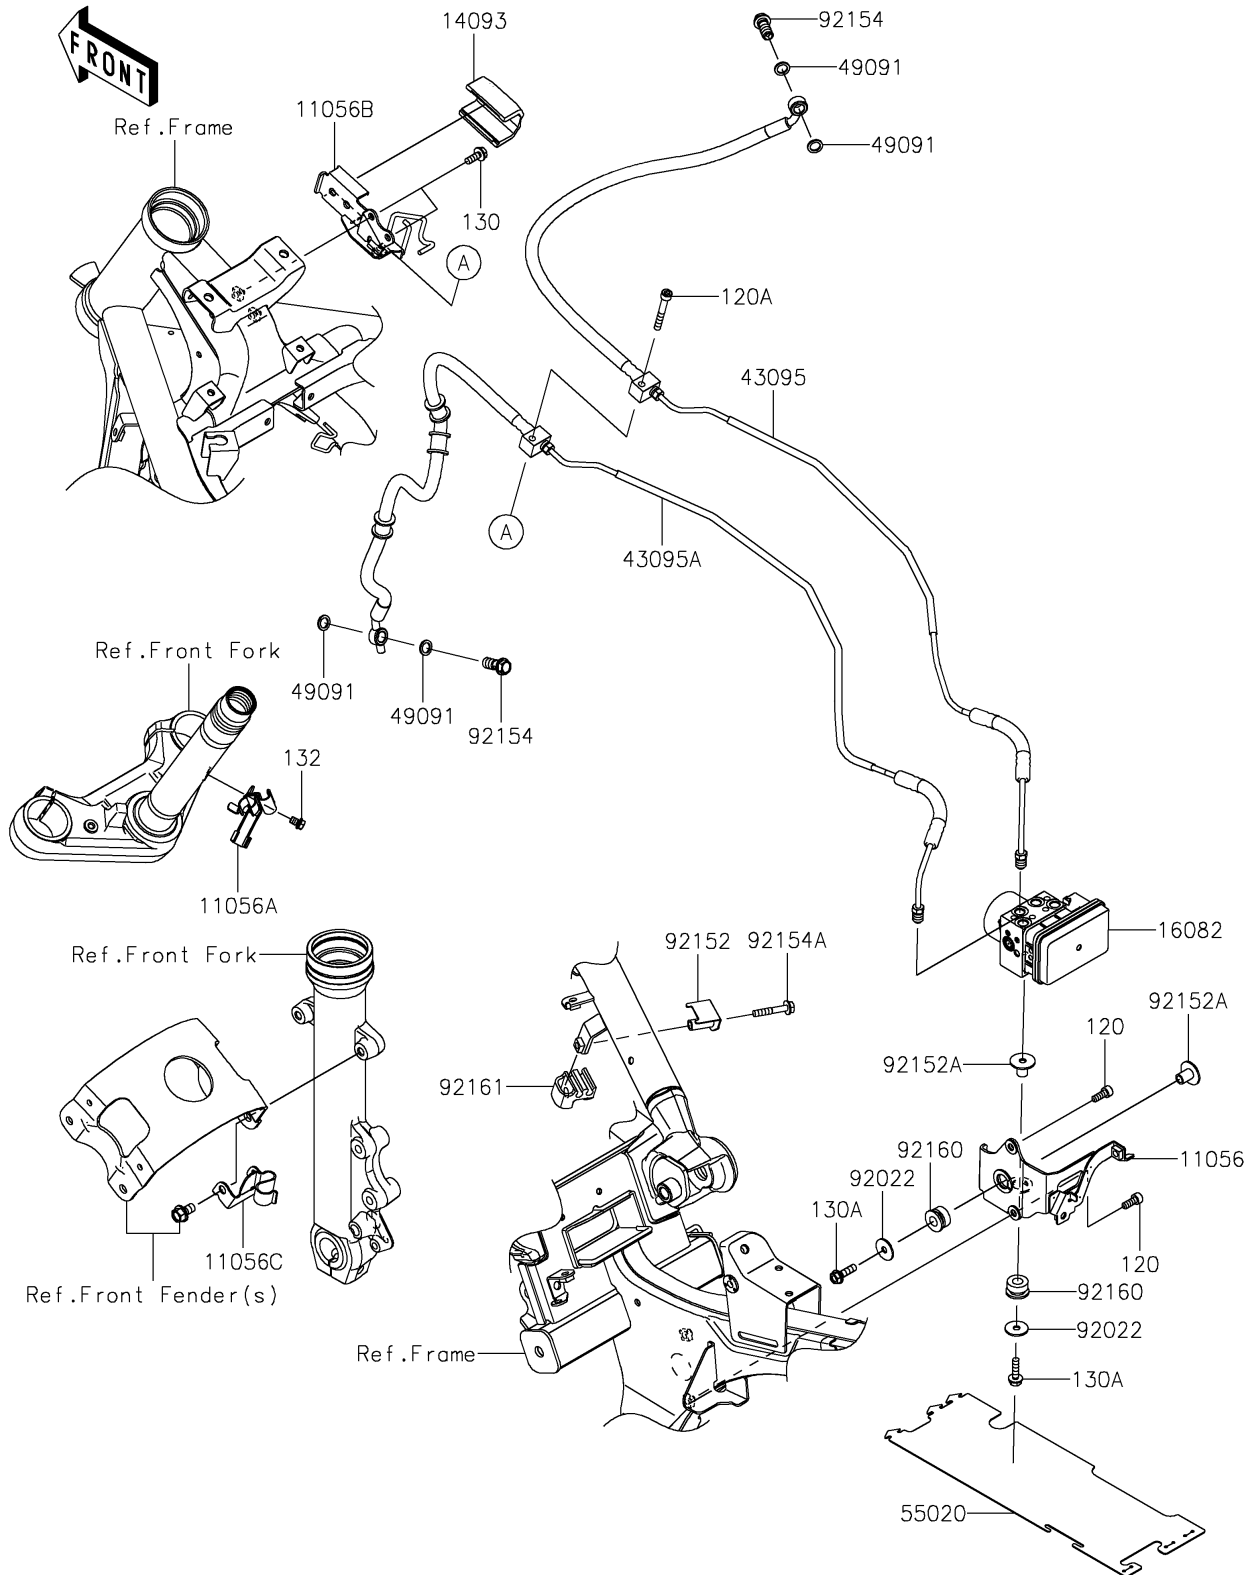

2025 Vulcan S CAFÉ

PARTS DIAGRAM

Brake Piping

F2262

2025 Vulcan S CAFÉ

PARTS LIST

Brake Piping

ITEM NAME	PART NUMBER	QUANTITY
BRACKET,ABS UNIT (Ref # 11056)	11056-4167	1
BRACKET,FORK UNDER HOLDER (Ref # 11056A)	11056-4358	1
BRACKET,BRAKE HOSE (Ref # 11056B)	11056-4376	1
BRACKET,FR FENDER (Ref # 11056C)	11056-7694	1
COVER,BRAKE HOSE BKT. (Ref # 14093)	14093-0145	1
PUMP-ASSY-OIL,ABS,WET (Ref # 16082)	16082-0910	1
HOSE-BRAKE,ABS UNIT-FR M/CYL. (Ref # 43095)	43095-1917	1
HOSE-BRAKE,ABS UNIT-FR CALIPER (Ref # 43095A)	43095-1918	1
WASHER-SEAL,10.1X14.5X1.5 (Ref # 49091)	49091-0001	4
GUARD,ABS UNIT (Ref # 55020)	55020-1885	1
WASHER,6.5X22X1.6 (Ref # 92022)	92022-237	2
COLLAR (Ref # 92152)	92152-0996	1
COLLAR,6.5X10X15.6 (Ref # 92152A)	92152-2105	2
BOLT,FLANGED,10X23 (Ref # 92154)	92154-0732	2
BOLT,FLANGED,6X35 (Ref # 92154A)	92154-4191	1
DAMPER (Ref # 92160)	92160-1141	2
DAMPER,BRAKE PIPE (Ref # 92161)	92161-0347	1
BOLT-SOCKET,6X16 (Ref # 120)	120CA0616	2
BOLT-SOCKET,6X45 (Ref # 120A)	120CA0645	1
BOLT-FLANGED,6X16 (Ref # 130)	130BA0616	2
BOLT-FLANGED,6X22 (Ref # 130A)	130BA0622	2
BOLT-FLANGED-SMALL,6X8 (Ref # 132)	132BB0608	1