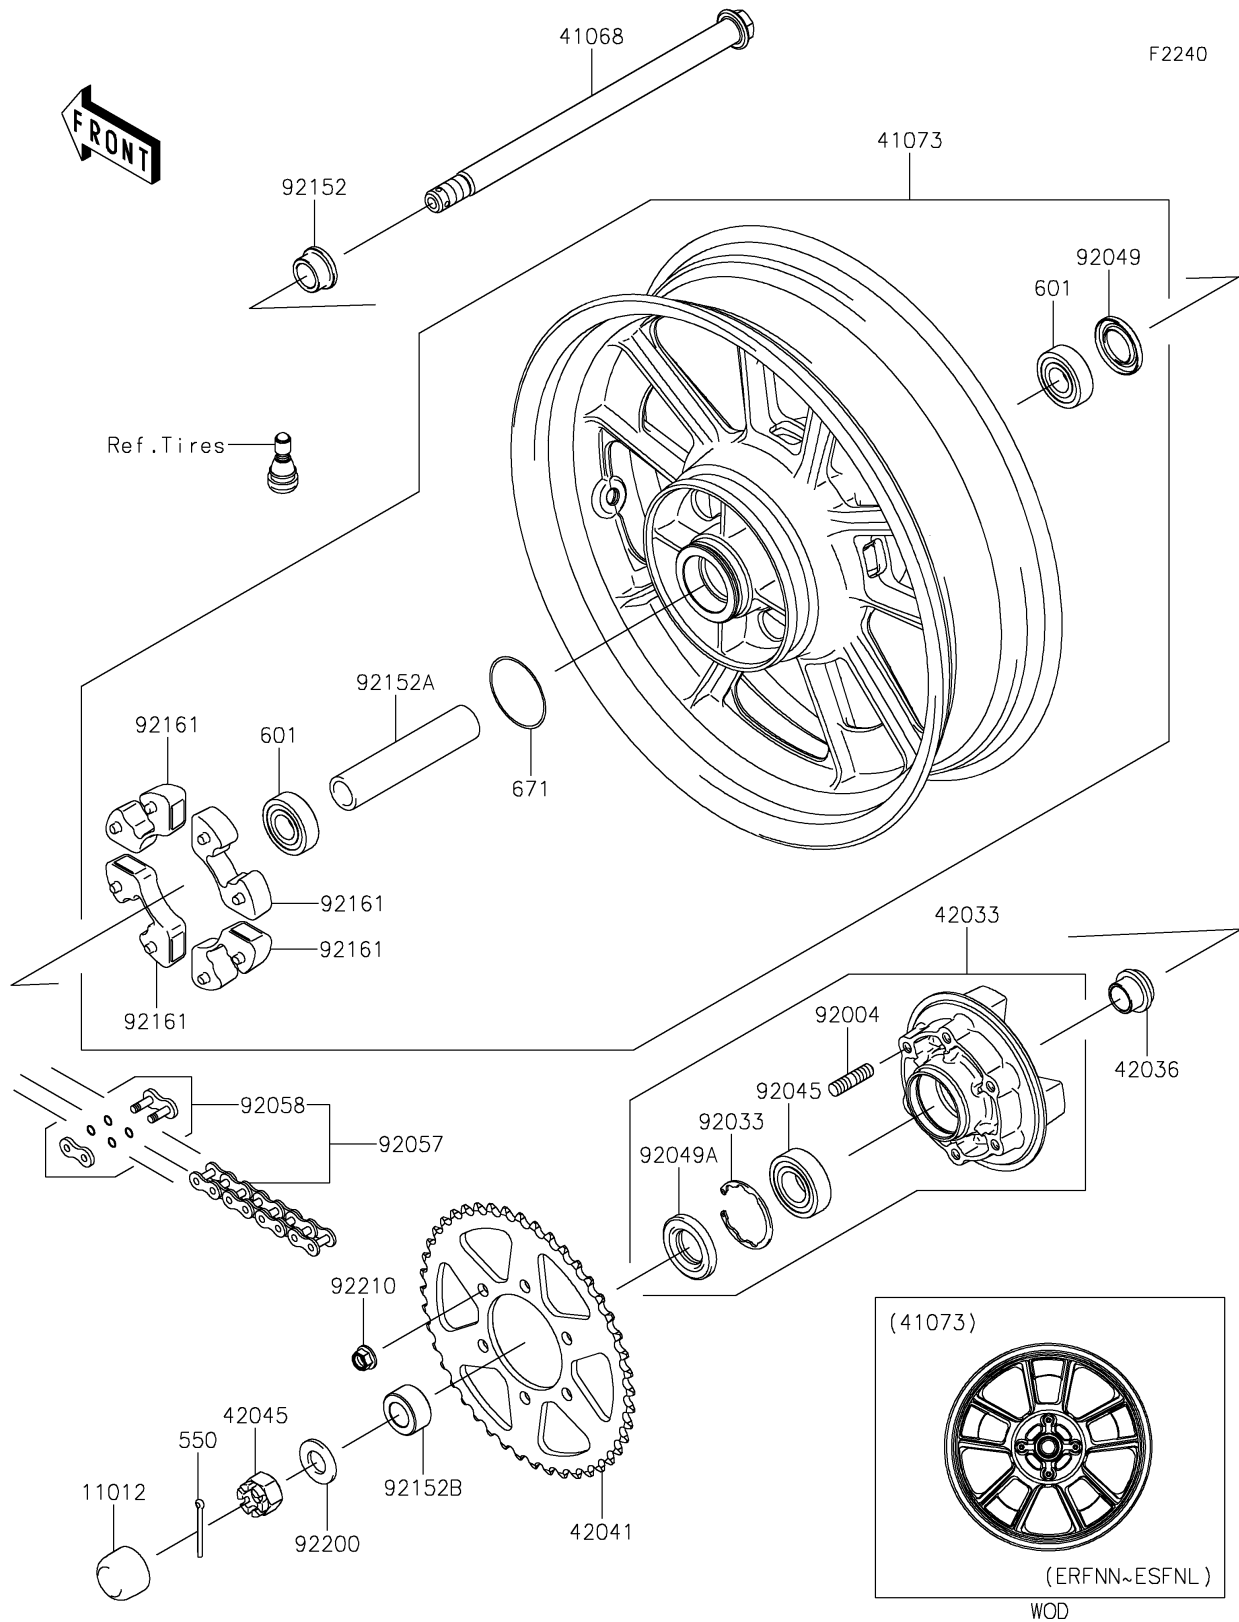

2026 Vulcan S CAFÉ

PARTS DIAGRAM

Rear Wheel/Chain

2026 Vulcan S CAFÉ

PARTS LIST

Rear Wheel/Chain

ITEM NAME

PART NUMBER

QUANTITY
