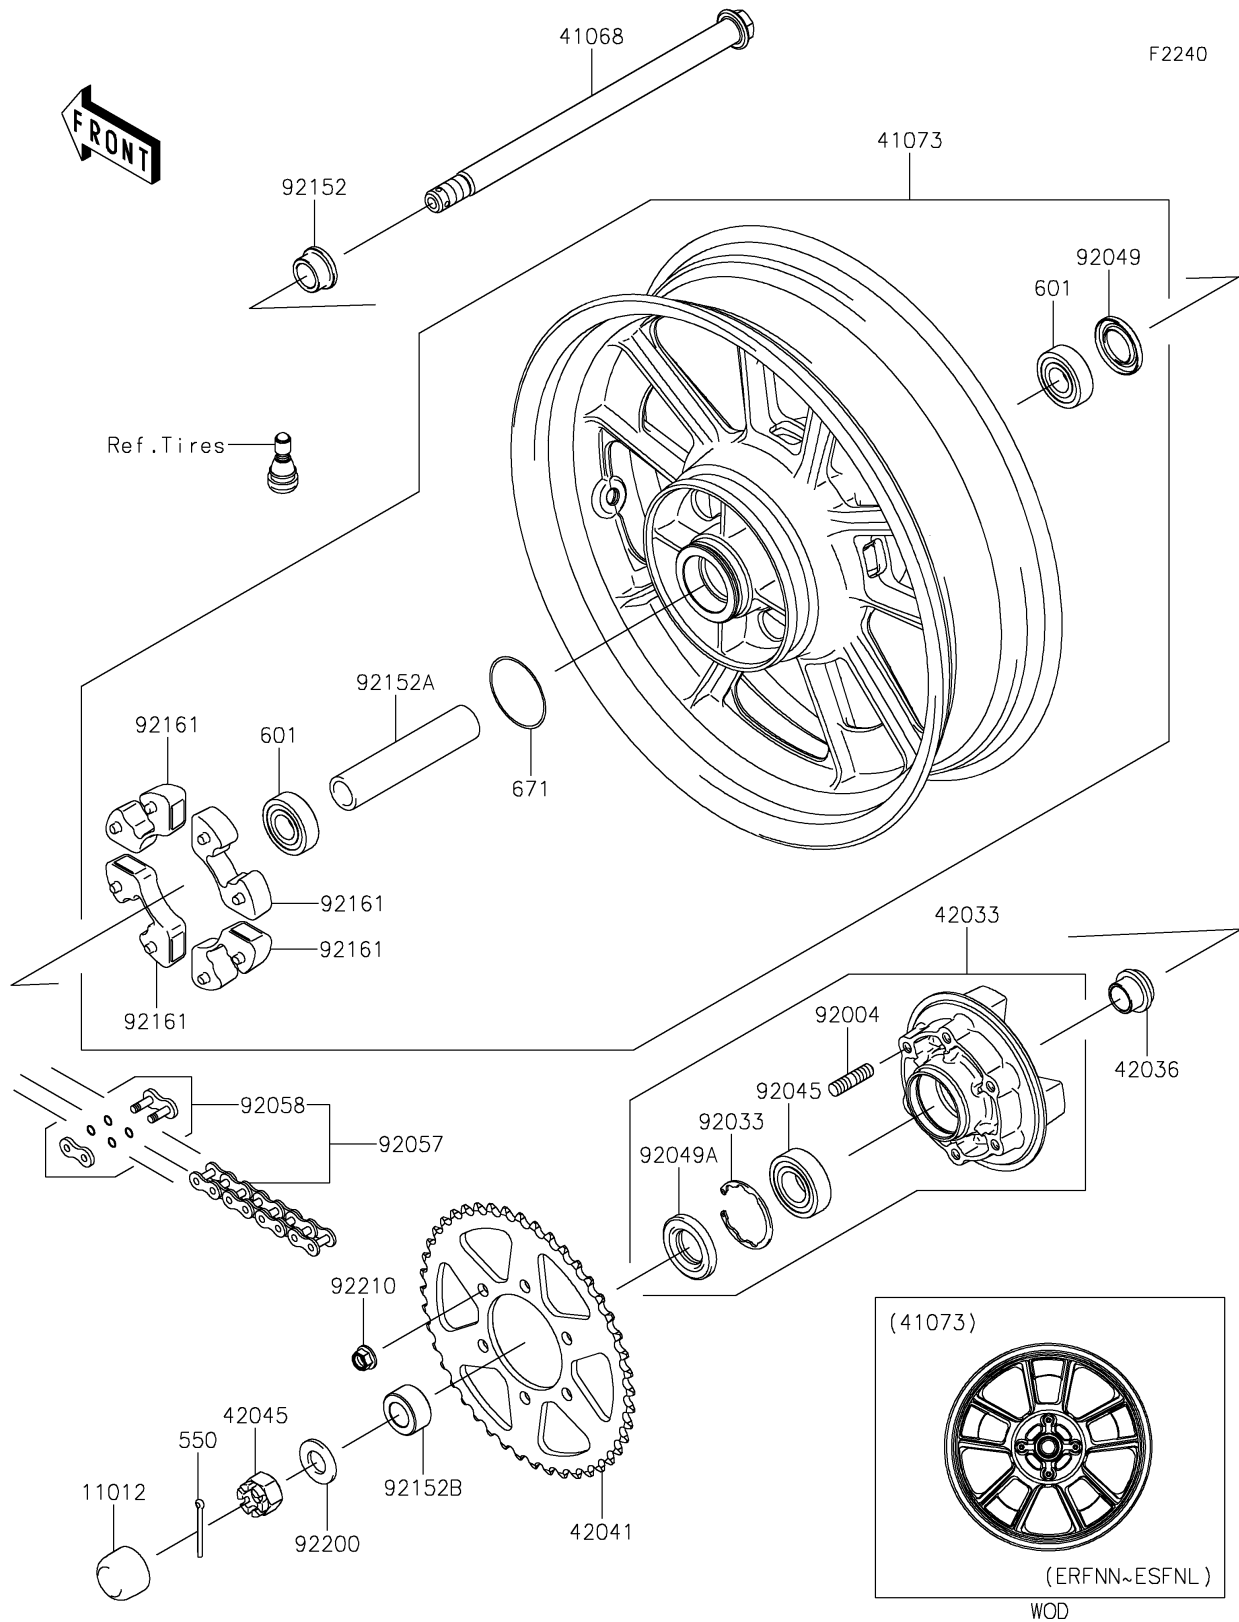

2025 Vulcan S CAFÉ

PARTS DIAGRAM

Rear Wheel/Chain

2025 Vulcan S CAFÉ

PARTS LIST

Rear Wheel/Chain

ITEM NAME

PART NUMBER

QUANTITY
