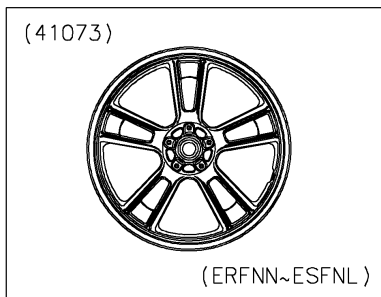

2024 Vulcan S CAFÉ

PARTS DIAGRAM

Front Wheel

WOD

2024 Vulcan S CAFÉ

PARTS LIST

Front Wheel

ITEM NAME

PART NUMBER

QUANTITY
