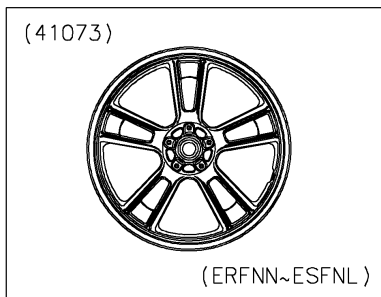

2024 VULCAN[®] S CAFE ABS

PARTS DIAGRAM

Front Wheel

W0D

2024 VULCAN[®] S CAFE ABS

PARTS LIST

Front Wheel

ITEM NAME

PART NUMBER

QUANTITY
