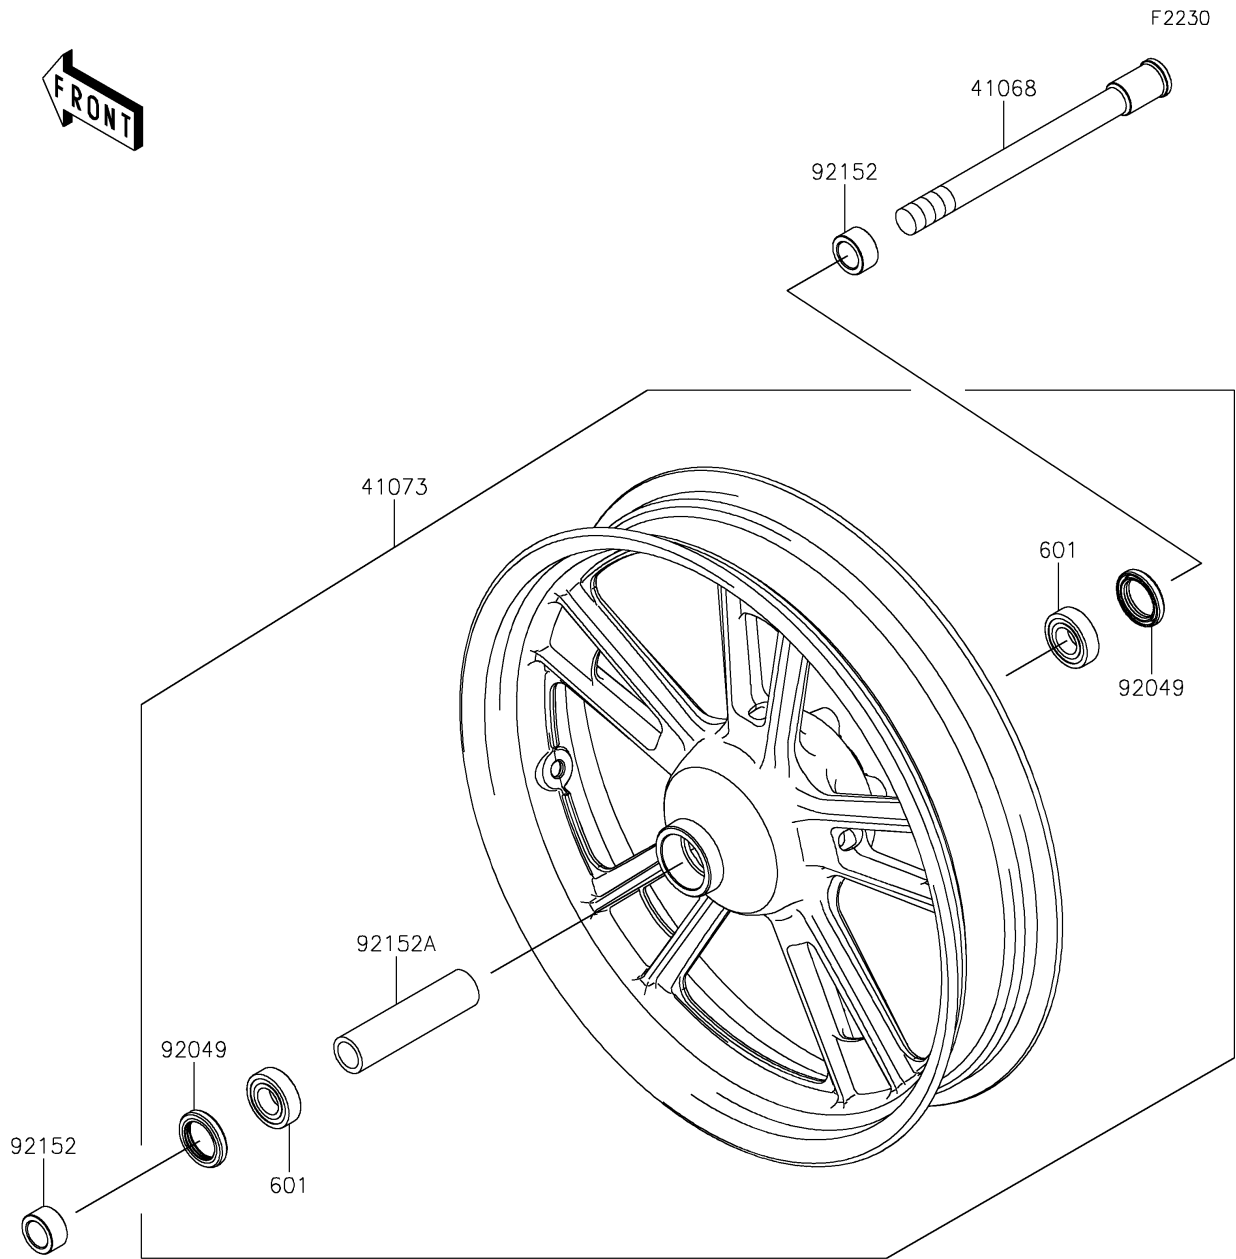

2024 VULCAN[®] S CAFE ABS

PARTS DIAGRAM

Front Wheel

W0D

2024 VULCAN[®] S CAFE ABS

PARTS LIST

Front Wheel

ITEM NAME

PART NUMBER

QUANTITY
