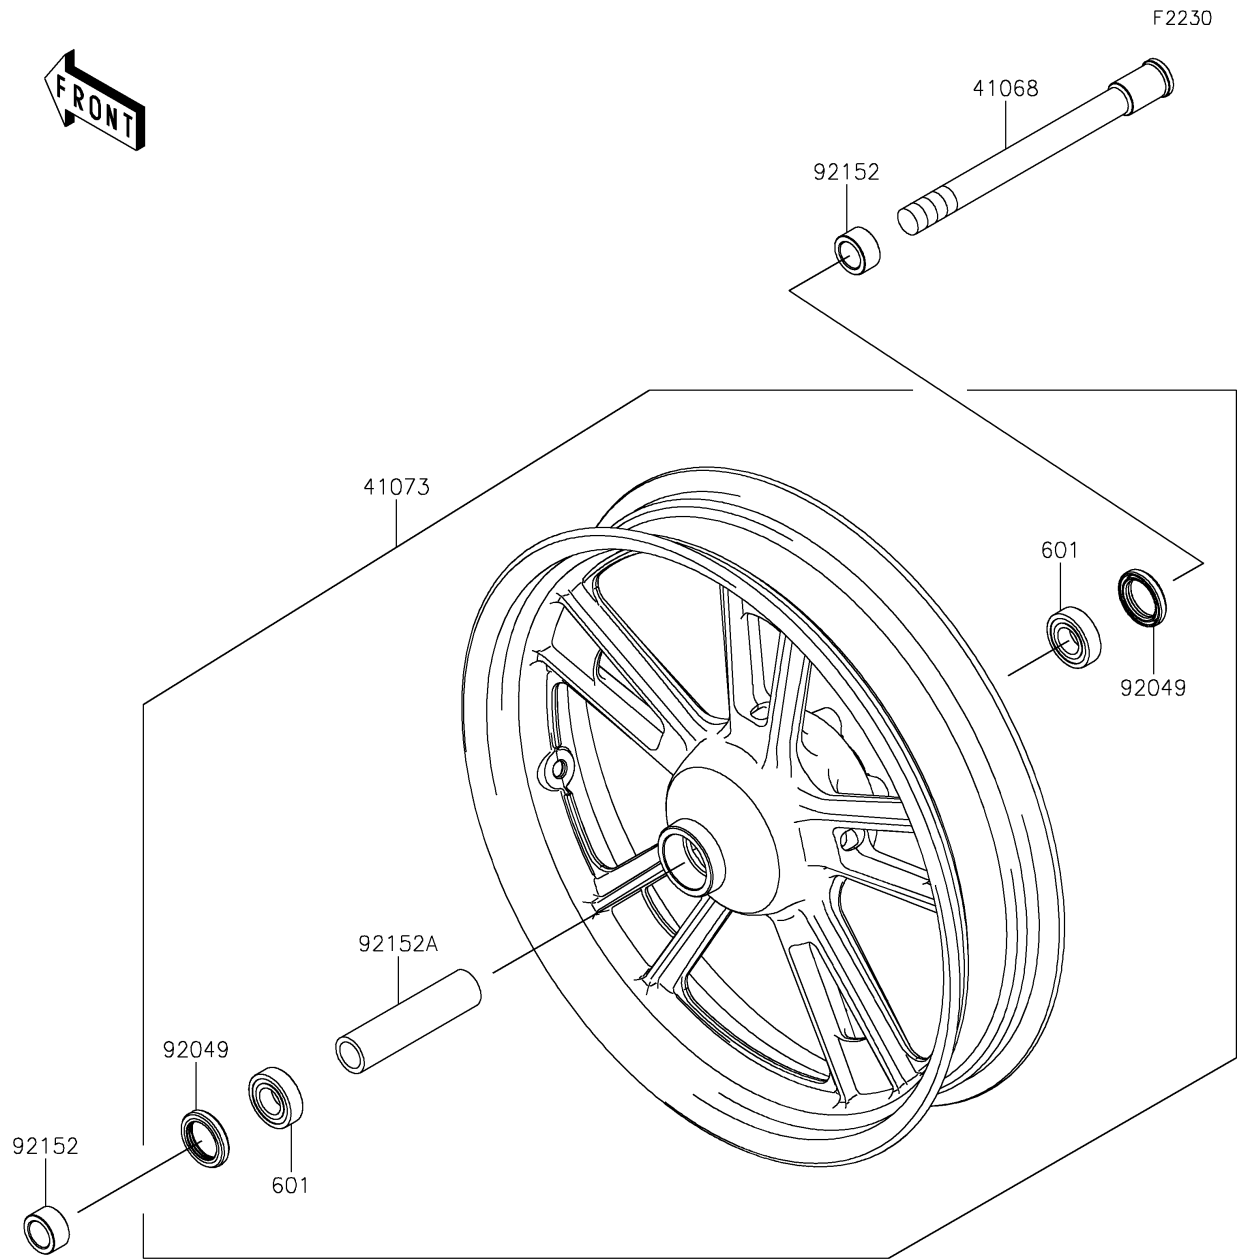

2026 VULCAN® S CAFE ABS

PARTS DIAGRAM

Front Wheel

WOD

2026 VULCAN® S CAFE ABS

PARTS LIST

Front Wheel

ITEM NAME	PART NUMBER	QUANTITY
AXLE,FR (Ref # 41068)	41068-0059	1
WHEEL-ASSY,FR,G.BLACK (Ref # 41073)	41073-0653-QT	1
SEAL-OIL,BJN30427 (Ref # 92049)	92049-0130	2
COLLAR,20X30X15.5 (Ref # 92152)	92152-0946	2
COLLAR,20.2X28X115 (Ref # 92152A)	92152-0958	1
BEARING-BALL,#6004UUC3 (Ref # 601)	601B6004UU	2