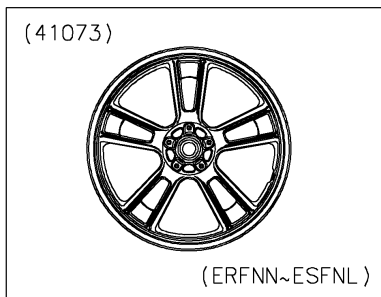

2026 VULCAN® S CAFE ABS

PARTS DIAGRAM

Front Wheel

WOD

2026 VULCAN® S CAFE ABS

PARTS LIST

Front Wheel

ITEM NAME	PART NUMBER	QUANTITY
AXLE,FR (Ref # 41068)	41068-0059	1
WHEEL-ASSY,FR,G.BLACK (Ref # 41073)	41073-0653-QT	1
SEAL-OIL,BJN30427 (Ref # 92049)	92049-0130	2
COLLAR,20X30X15.5 (Ref # 92152)	92152-0946	2
COLLAR,20.2X28X115 (Ref # 92152A)	92152-0958	1
BEARING-BALL,#6004UUC3 (Ref # 601)	601B6004UU	2