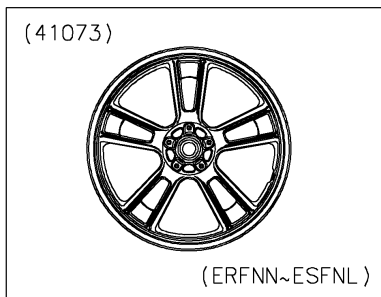

## PARTS DIAGRAM

### Front Wheel

W0D

### Front Wheel

ITEM NAME	PART NUMBER	QUANTITY
AXLE,FR (Ref # 41068)	41068-0059	1
WHEEL-ASSY,FR,G.BLACK (Ref # 41073)	41073-0653-QT	1
SEAL-OIL,BJN30427 (Ref # 92049)	92049-0130	2
COLLAR,20X30X15.5 (Ref # 92152)	92152-0946	2
COLLAR,20.2X28X115 (Ref # 92152A)	92152-0958	1
BEARING-BALL,#6004UUC3 (Ref # 601)	601B6004UU	2