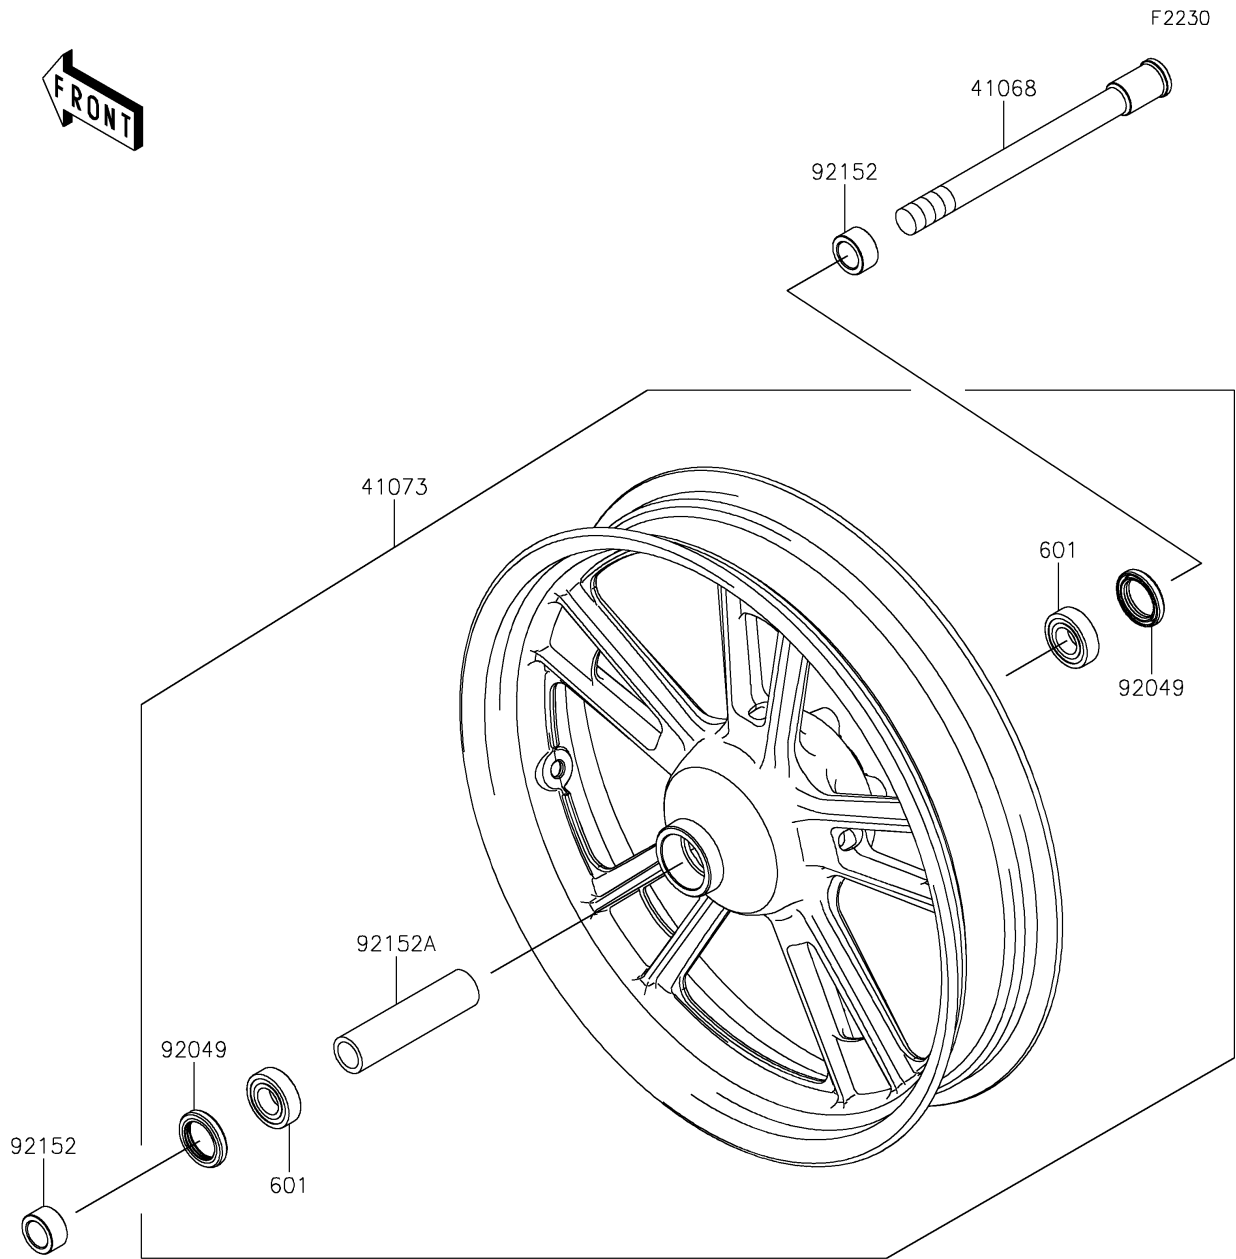

2024 VULCAN® S CAFE ABS

PARTS DIAGRAM

Front Wheel

W0D