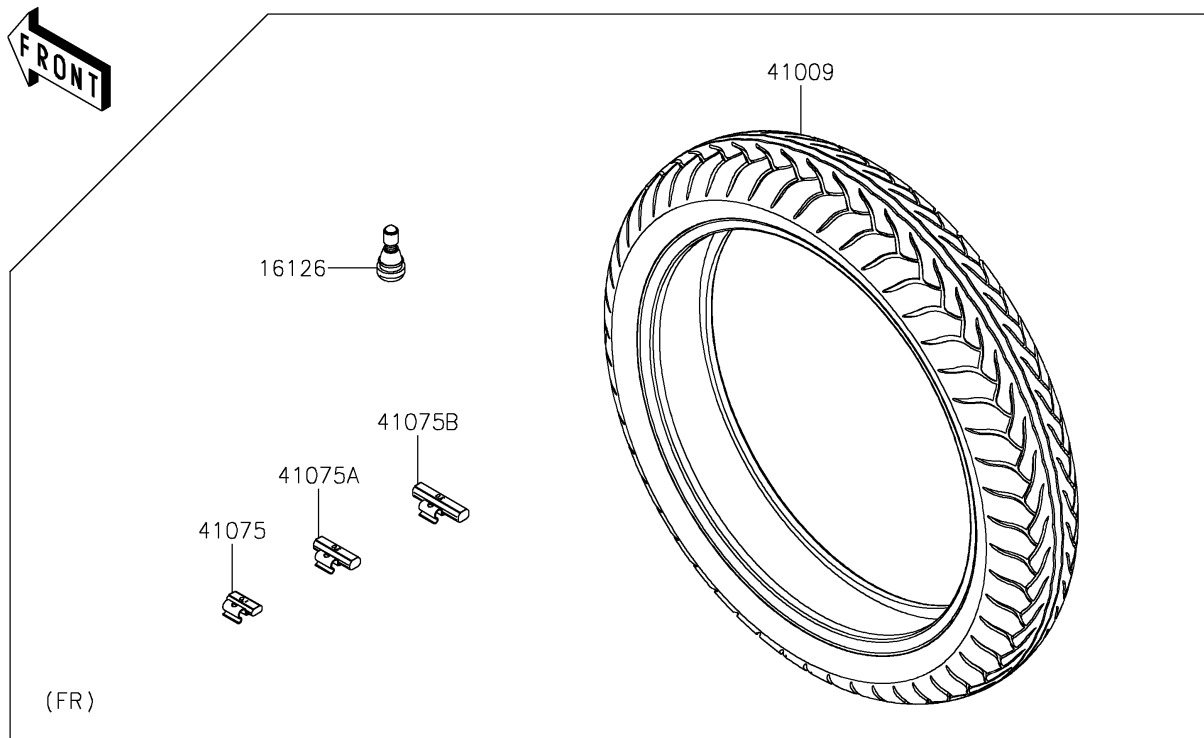

2024 VULCAN® S CAFE ABS

PARTS DIAGRAM

Tires

F2210

2024 VULCAN[®] S CAFE ABS

PARTS LIST

Tires

ITEM NAME

PART NUMBER

QUANTITY
