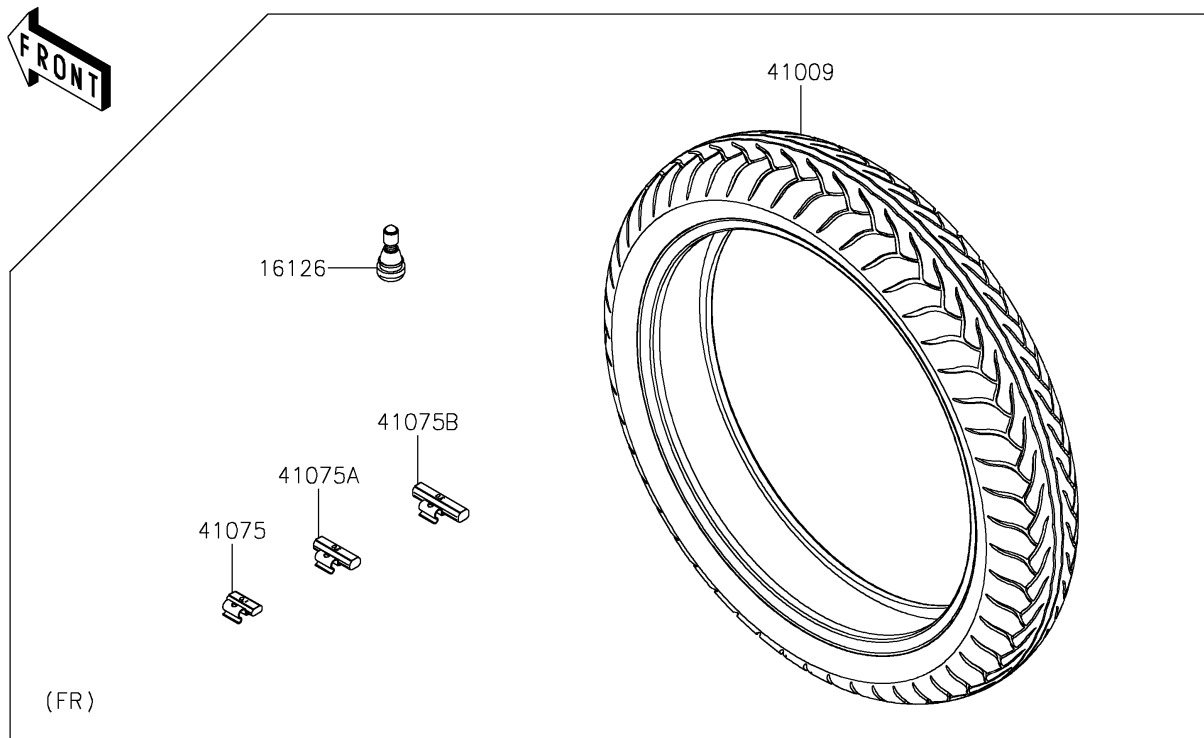

2026 VULCAN® S CAFE ABS

PARTS DIAGRAM

Tires

F2210

2026 VULCAN® S CAFE ABS

PARTS LIST

Tires

ITEM NAME	PART NUMBER	QUANTITY
VALVE,TIRE (Ref # 16126)	16126-1140	2
TIRE,FR,120/70R18(59H),D220F (Ref # 41009)	41009-0659	1
TIRE,RR,160/60ZR17(69H),D220ST (Ref # 41009A)	41009-0693	1
BALANCER-WHEEL,10G,SILVER (Ref # 41075)	41075-0007	AR
BALANCER-WHEEL,20G,SILVER (Ref # 41075A)	41075-0008	AR
BALANCER-WHEEL,30G,SILVER (Ref # 41075B)	41075-0009	AR