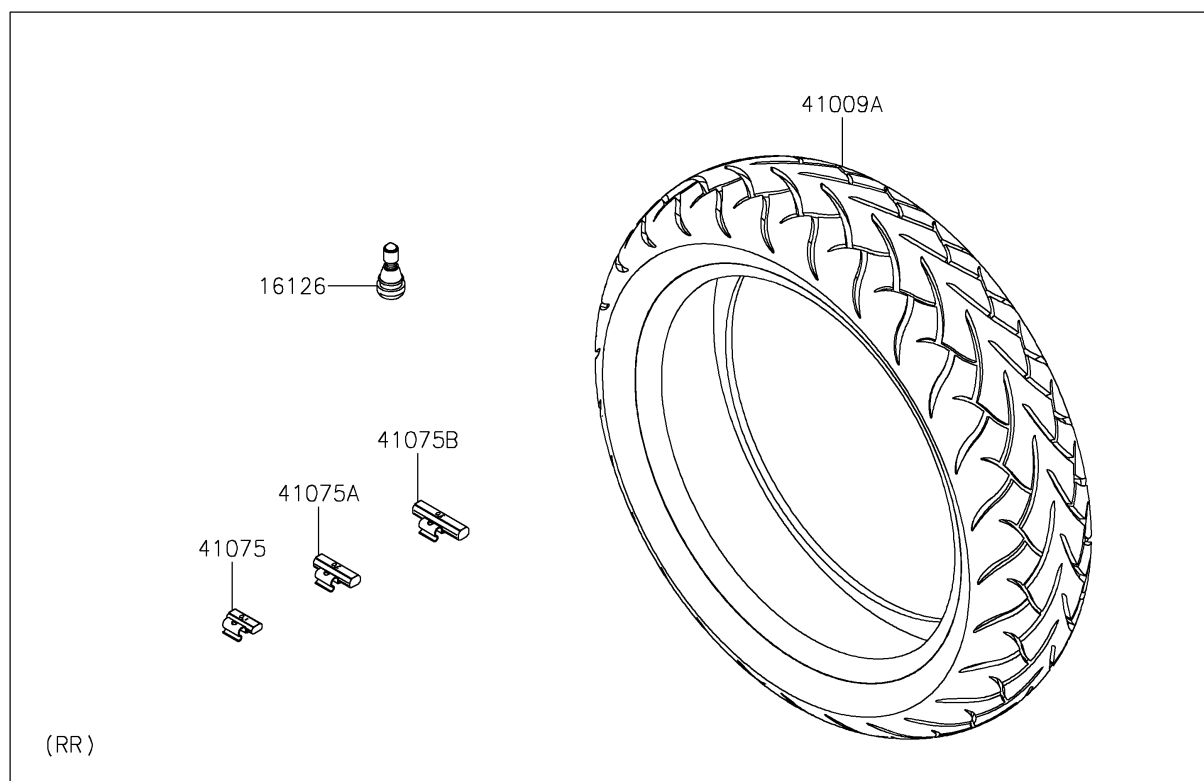

2026 VULCAN® S CAFE ABS

PARTS DIAGRAM

Tires

F2210

2026 VULCAN® S CAFE ABS

PARTS LIST

Tires

ITEM NAME	PART NUMBER	QUANTITY
VALVE,TIRE (Ref # 16126)	16126-1140	2
TIRE,FR,120/70R18(59H),D220F (Ref # 41009)	41009-0659	1
TIRE,RR,160/60ZR17(69H),D220ST (Ref # 41009A)	41009-0693	1
BALANCER-WHEEL,10G,SILVER (Ref # 41075)	41075-0007	AR
BALANCER-WHEEL,20G,SILVER (Ref # 41075A)	41075-0008	AR
BALANCER-WHEEL,30G,SILVER (Ref # 41075B)	41075-0009	AR