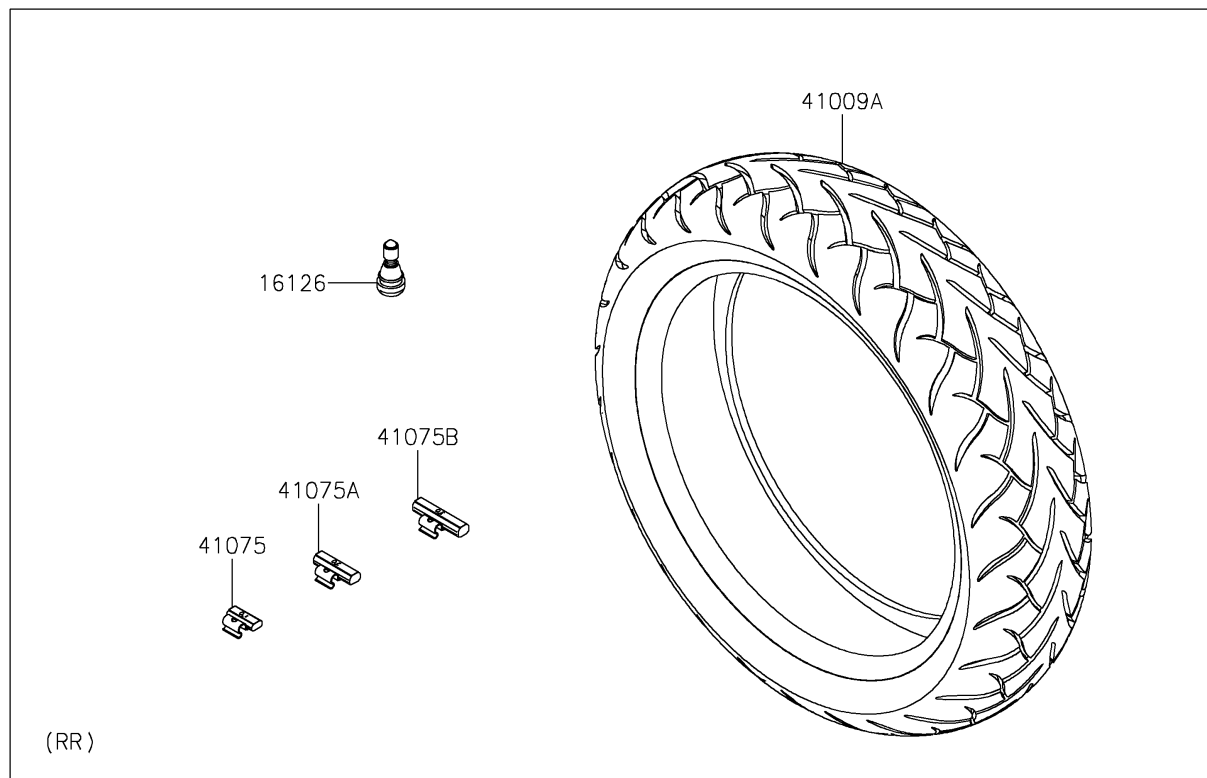

## PARTS DIAGRAM

### Tires

F2210

## PARTS LIST

### Tires

ITEM NAME	PART NUMBER	QUANTITY
VALVE,TIRE (Ref # 16126)	16126-1140	2
TIRE,FR,120/70R18(59H),D220F (Ref # 41009)	41009-0659	1
TIRE,RR,160/60ZR17(69H),D220ST (Ref # 41009A)	41009-0693	1
BALANCER-WHEEL,10G,SILVER (Ref # 41075)	41075-0007	AR
BALANCER-WHEEL,20G,SILVER (Ref # 41075A)	41075-0008	AR
BALANCER-WHEEL,30G,SILVER (Ref # 41075B)	41075-0009	AR