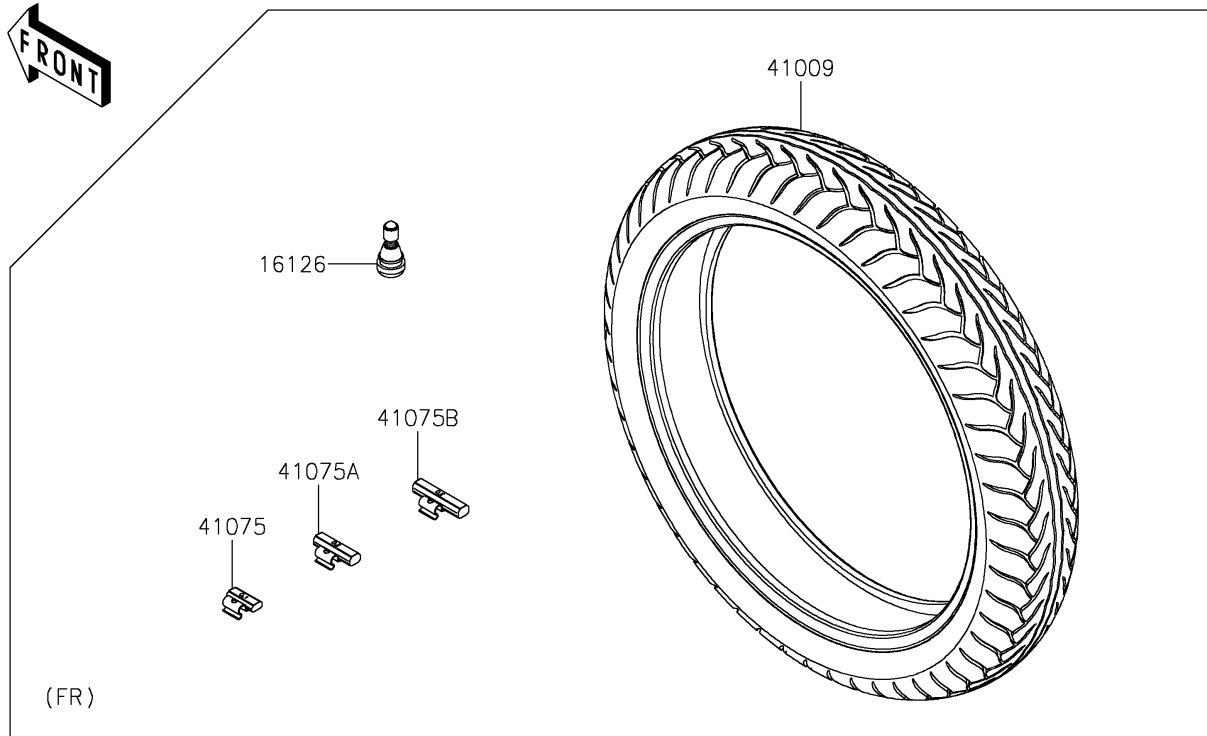

## PARTS DIAGRAM

### Tires

F2210

## PARTS LIST

### Tires

ITEM NAME	PART NUMBER	QUANTITY
VALVE,TIRE (Ref # 16126)	16126-1140	2
TIRE,FR,120/70R18(59H),D220F (Ref # 41009)	41009-0659	1
TIRE,RR,160/60ZR17(69H),D220ST (Ref # 41009A)	41009-0693	1
BALANCER-WHEEL,10G,SILVER (Ref # 41075)	41075-0007	AR
BALANCER-WHEEL,20G,SILVER (Ref # 41075A)	41075-0008	AR
BALANCER-WHEEL,30G,SILVER (Ref # 41075B)	41075-0009	AR