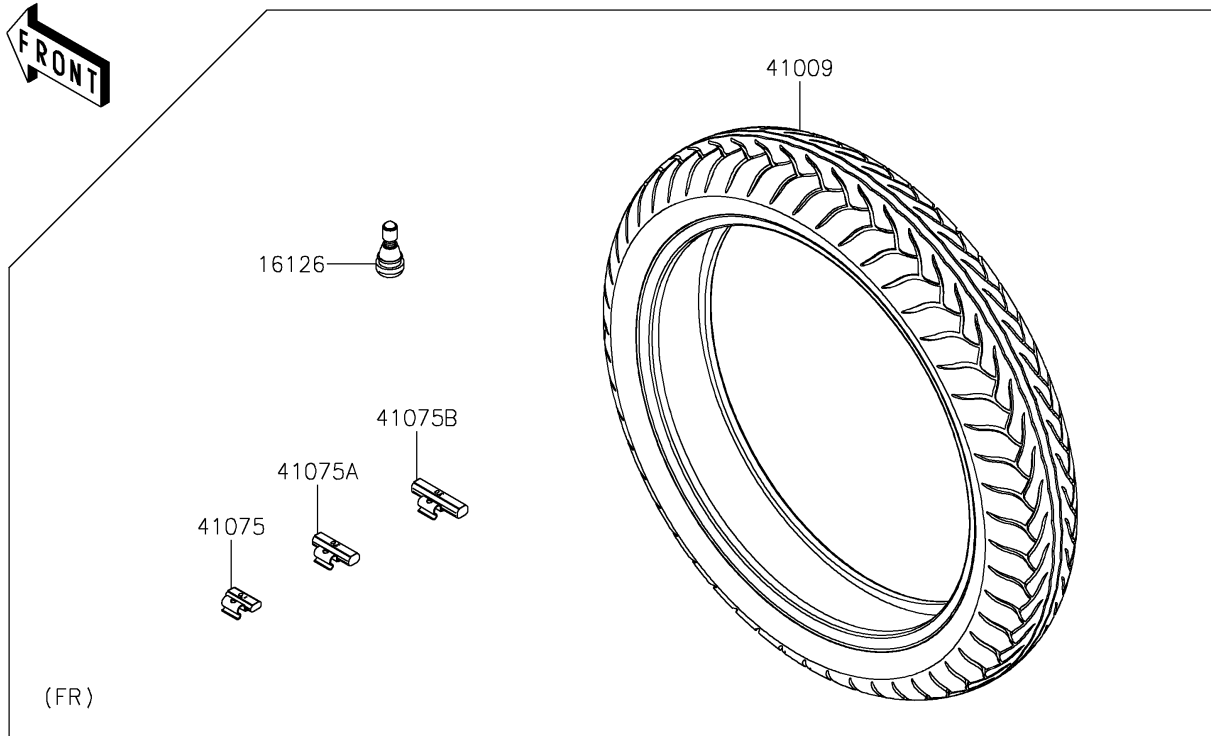

2024 Vulcan S CAFÉ

PARTS DIAGRAM

Tires

F2210

2024 Vulcan S CAFÉ

PARTS LIST

Tires

ITEM NAME	PART NUMBER	QUANTITY
VALVE,TIRE (Ref # 16126)	16126-1140	2
TIRE,FR,120/70R18(59H),D220F (Ref # 41009)	41009-0659	1
TIRE,RR,160/60ZR17(69H),D220ST (Ref # 41009A)	41009-0693	1
BALANCER-WHEEL,10G,SILVER (Ref # 41075)	41075-0007	AR
BALANCER-WHEEL,20G,SILVER (Ref # 41075A)	41075-0008	AR
BALANCER-WHEEL,30G,SILVER (Ref # 41075B)	41075-0009	AR