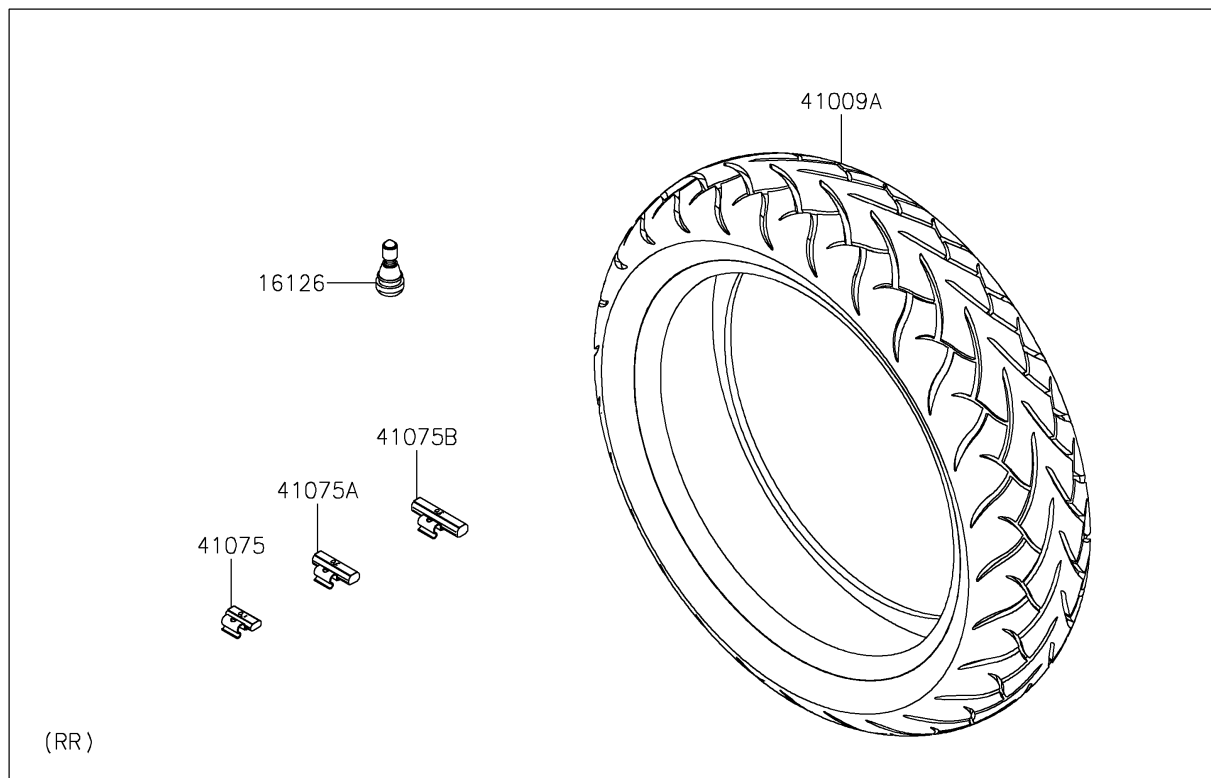

2024 Vulcan S CAFÉ

PARTS DIAGRAM

Tires

F2210

2024 Vulcan S CAFÉ

PARTS LIST

Tires

ITEM NAME	PART NUMBER	QUANTITY
VALVE,TIRE (Ref # 16126)	16126-1140	2
TIRE,FR,120/70R18(59H),D220F (Ref # 41009)	41009-0659	1
TIRE,RR,160/60ZR17(69H),D220ST (Ref # 41009A)	41009-0693	1
BALANCER-WHEEL,10G,SILVER (Ref # 41075)	41075-0007	AR
BALANCER-WHEEL,20G,SILVER (Ref # 41075A)	41075-0008	AR
BALANCER-WHEEL,30G,SILVER (Ref # 41075B)	41075-0009	AR