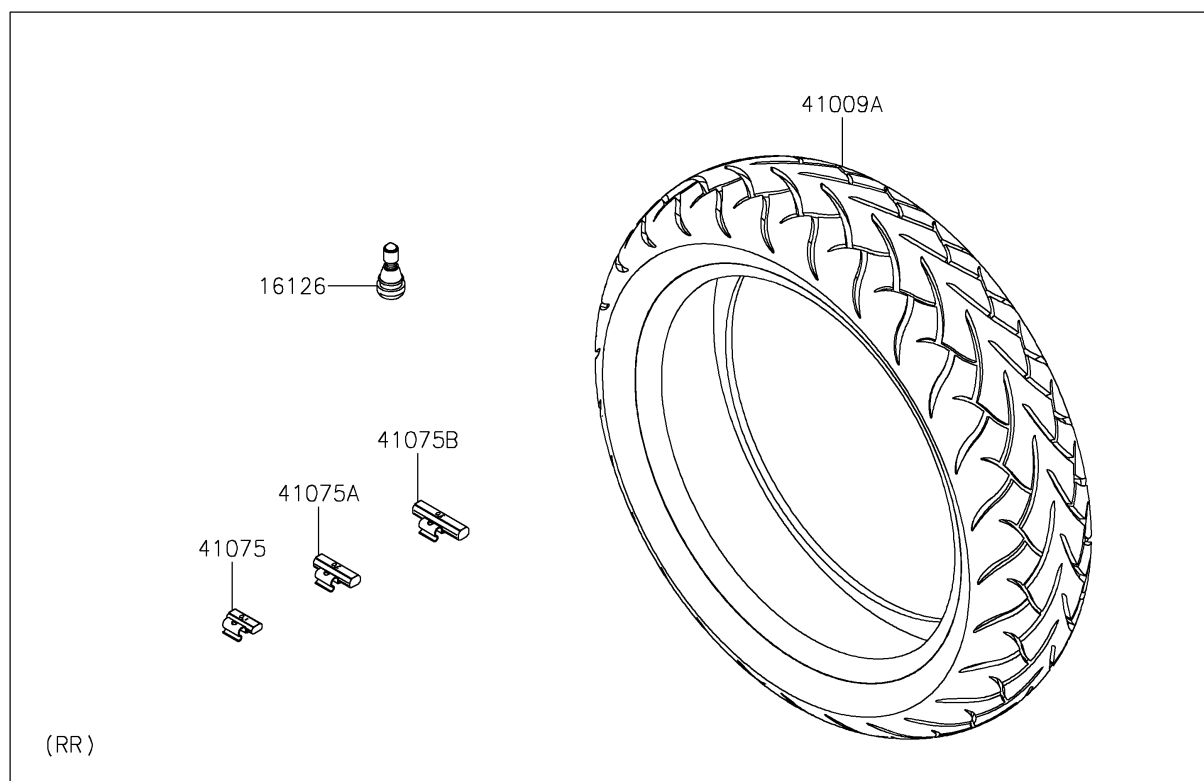

## PARTS DIAGRAM

### Tires

F2210

## PARTS LIST

### Tires

ITEM NAME	PART NUMBER	QUANTITY
VALVE,TIRE (Ref # 16126)	16126-1140	2
TIRE,FR,120/70R18(59H),D220F (Ref # 41009)	41009-0659	1
TIRE,RR,160/60ZR17(69H),D220ST (Ref # 41009A)	41009-0693	1
BALANCER-WHEEL,10G,SILVER (Ref # 41075)	41075-0007	AR
BALANCER-WHEEL,20G,SILVER (Ref # 41075A)	41075-0008	AR
BALANCER-WHEEL,30G,SILVER (Ref # 41075B)	41075-0009	AR