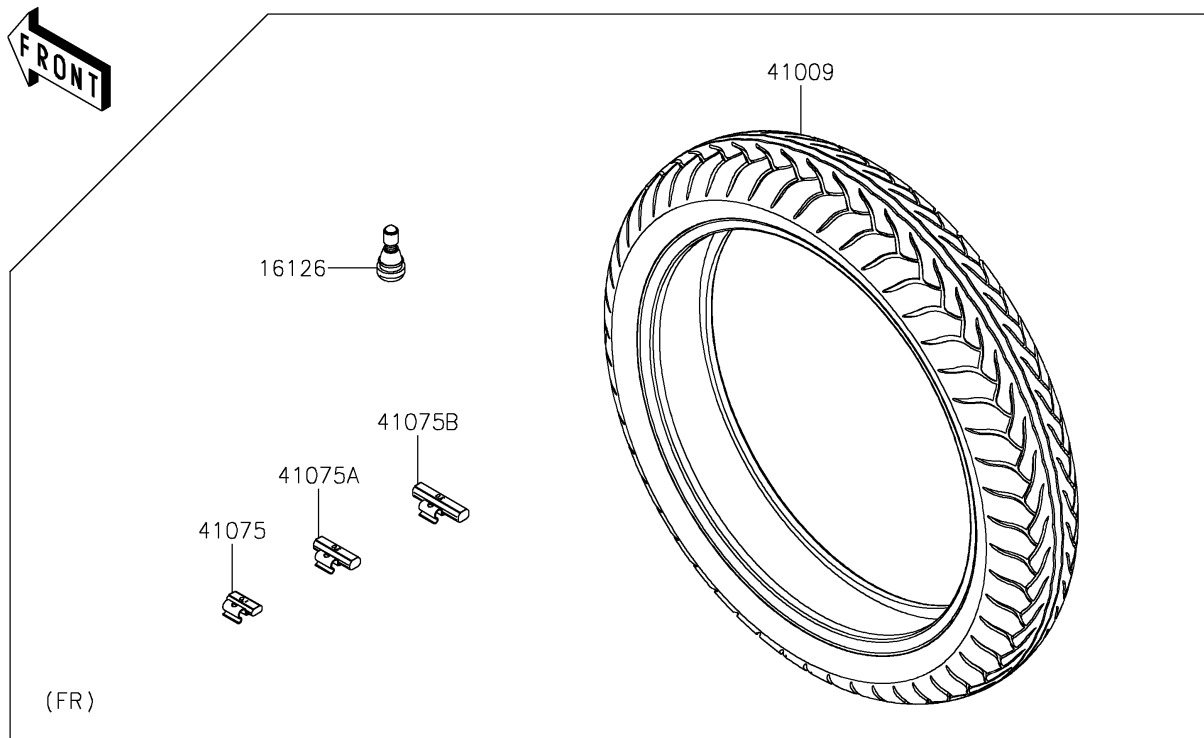

## PARTS DIAGRAM

### Tires

F2210

## PARTS LIST

### Tires

ITEM NAME	PART NUMBER	QUANTITY
VALVE,TIRE (Ref # 16126)	16126-1140	2
TIRE,FR,120/70R18(59H),D220F (Ref # 41009)	41009-0659	1
TIRE,RR,160/60ZR17(69H),D220ST (Ref # 41009A)	41009-0693	1
BALANCER-WHEEL,10G,SILVER (Ref # 41075)	41075-0007	AR
BALANCER-WHEEL,20G,SILVER (Ref # 41075A)	41075-0008	AR
BALANCER-WHEEL,30G,SILVER (Ref # 41075B)	41075-0009	AR