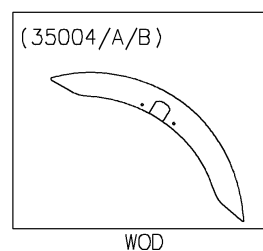

2026 Vulcan S CAFÉ

PARTS DIAGRAM

Front Fender(s)

F2171

2026 Vulcan S CAFÉ

PARTS LIST

Front Fender(s)

ITEM NAME

PART NUMBER

QUANTITY
