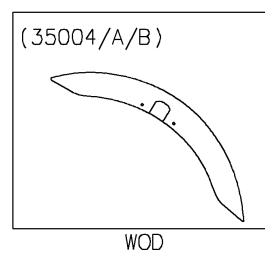

2024 Vulcan S CAFÉ

PARTS DIAGRAM

Front Fender(s)

F2171

2024 Vulcan S CAFÉ

PARTS LIST

Front Fender(s)

ITEM NAME

PART NUMBER

QUANTITY
