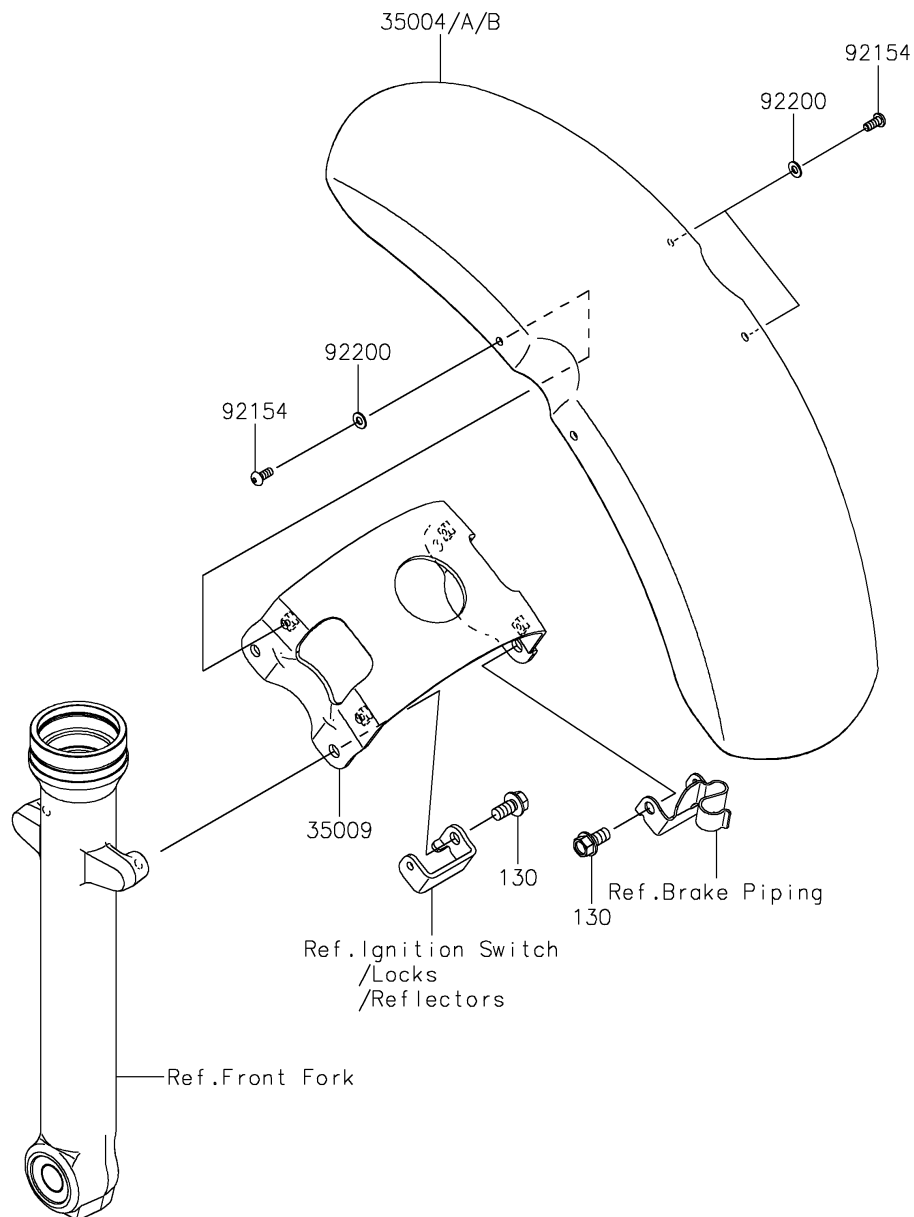

2024 Vulcan S CAFÉ

PARTS DIAGRAM

Front Fender(s)

F2171

2024 Vulcan S CAFÉ

PARTS LIST

Front Fender(s)

ITEM NAME

PART NUMBER

QUANTITY
