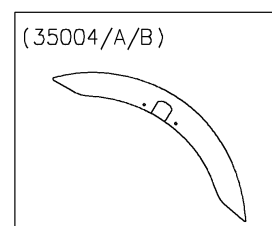

2025 Vulcan S CAFÉ

PARTS DIAGRAM

Front Fender(s)

F2171

WOD

2025 Vulcan S CAFÉ

PARTS LIST

Front Fender(s)

ITEM NAME	PART NUMBER	QUANTITY
FENDER-FRONT,M.M.GRAY (Ref # 35004)	35004-0341-25X	1
FENDER-FRONT,M.M.D.GRAY (Ref # 35004A)	35004-0341-69P	1
BRACE (Ref # 35009)	35009-0039	1
BOLT,SOCKET,5X12 (Ref # 92154)	92154-1471	4
WASHER,5.3X11X1 (Ref # 92200)	92200-0973	4
BOLT-FLANGED,8X16 (Ref # 130)	130BA0816	4