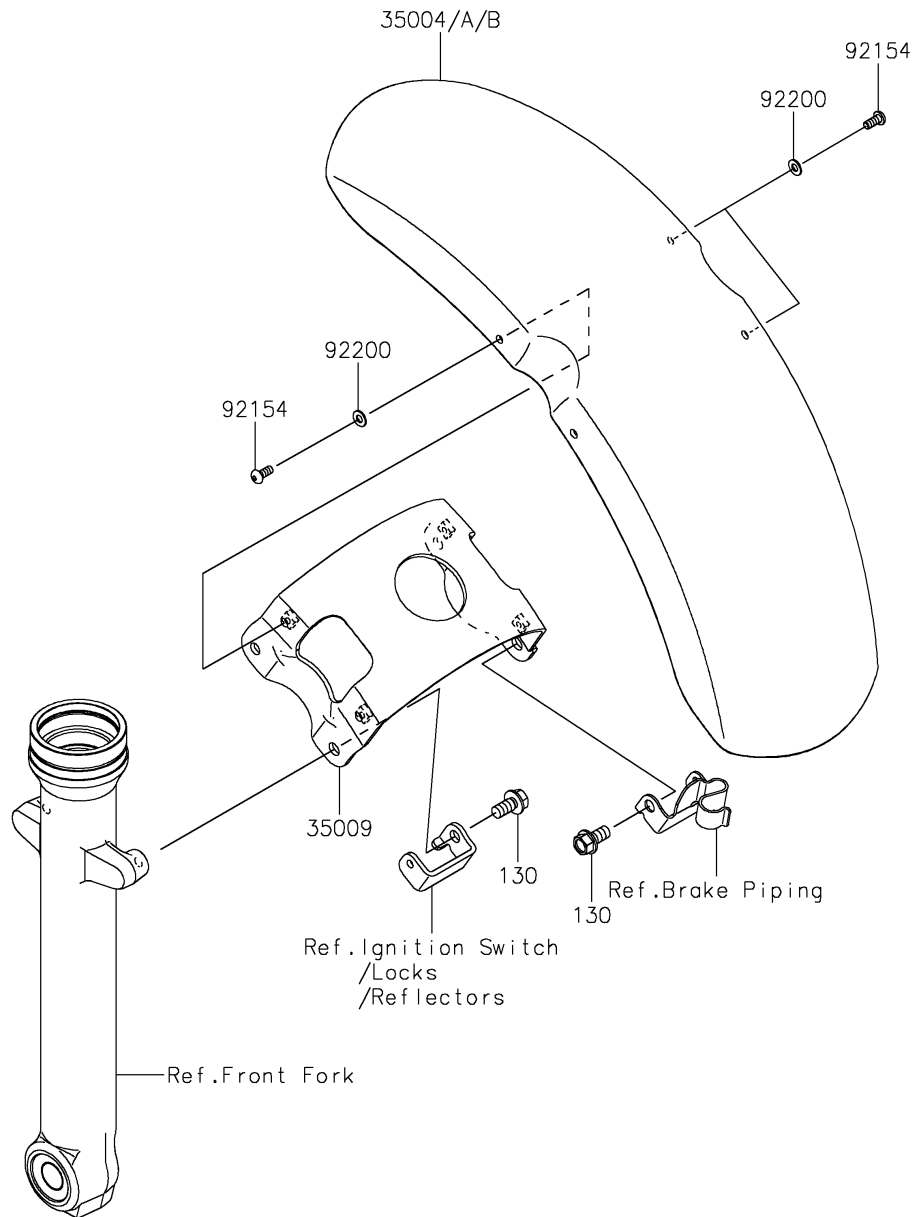

2025 Vulcan S CAFÉ

PARTS DIAGRAM

Front Fender(s)

F2171

WOD

2025 Vulcan S CAFÉ

PARTS LIST

Front Fender(s)

ITEM NAME	PART NUMBER	QUANTITY
FENDER-FRONT,M.M.GRAY (Ref # 35004)	35004-0341-25X	1
FENDER-FRONT,M.M.D.GRAY (Ref # 35004A)	35004-0341-69P	1
BRACE (Ref # 35009)	35009-0039	1
BOLT,SOCKET,5X12 (Ref # 92154)	92154-1471	4
WASHER,5.3X11X1 (Ref # 92200)	92200-0973	4
BOLT-FLANGED,8X16 (Ref # 130)	130BA0816	4