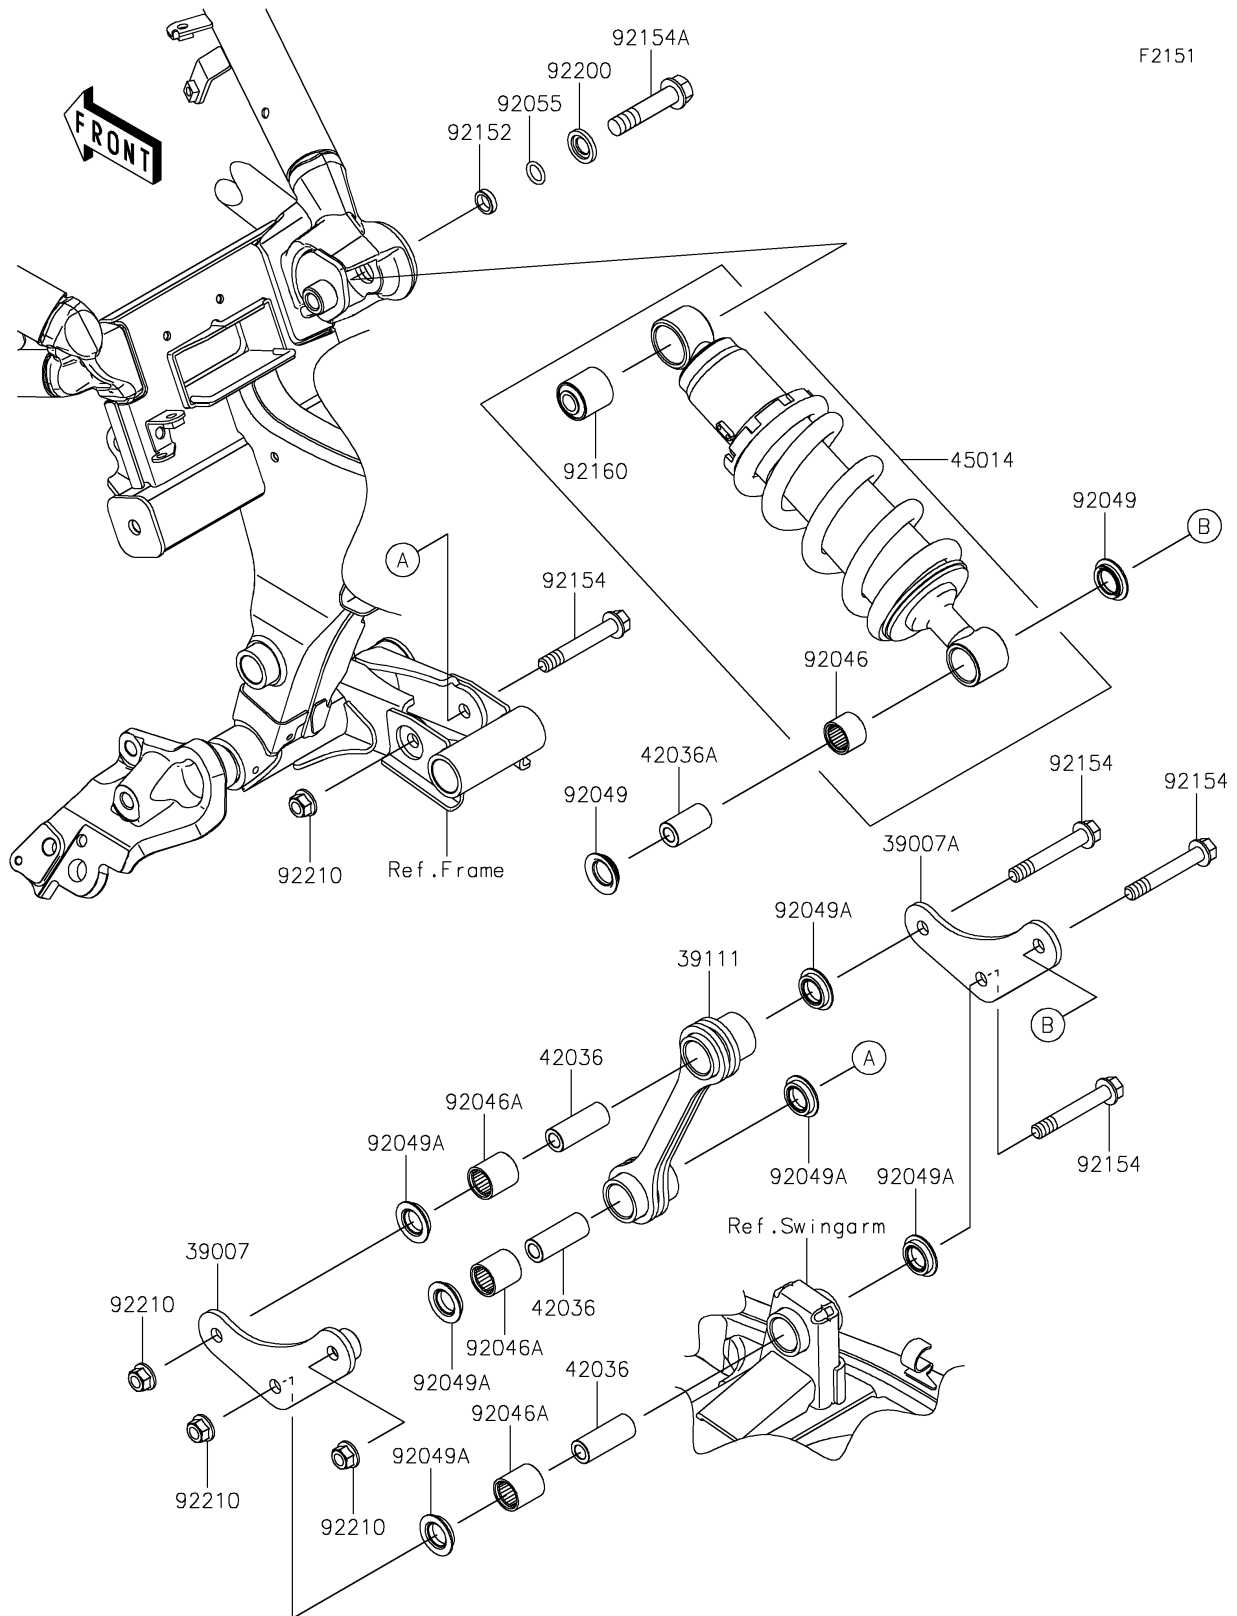

2025 Vulcan S CAFÉ

PARTS DIAGRAM

Suspension/Shock Absorber

2025 Vulcan S CAFÉ

PARTS LIST

Suspension/Shock Absorber

ITEM NAME

PART NUMBER

QUANTITY
