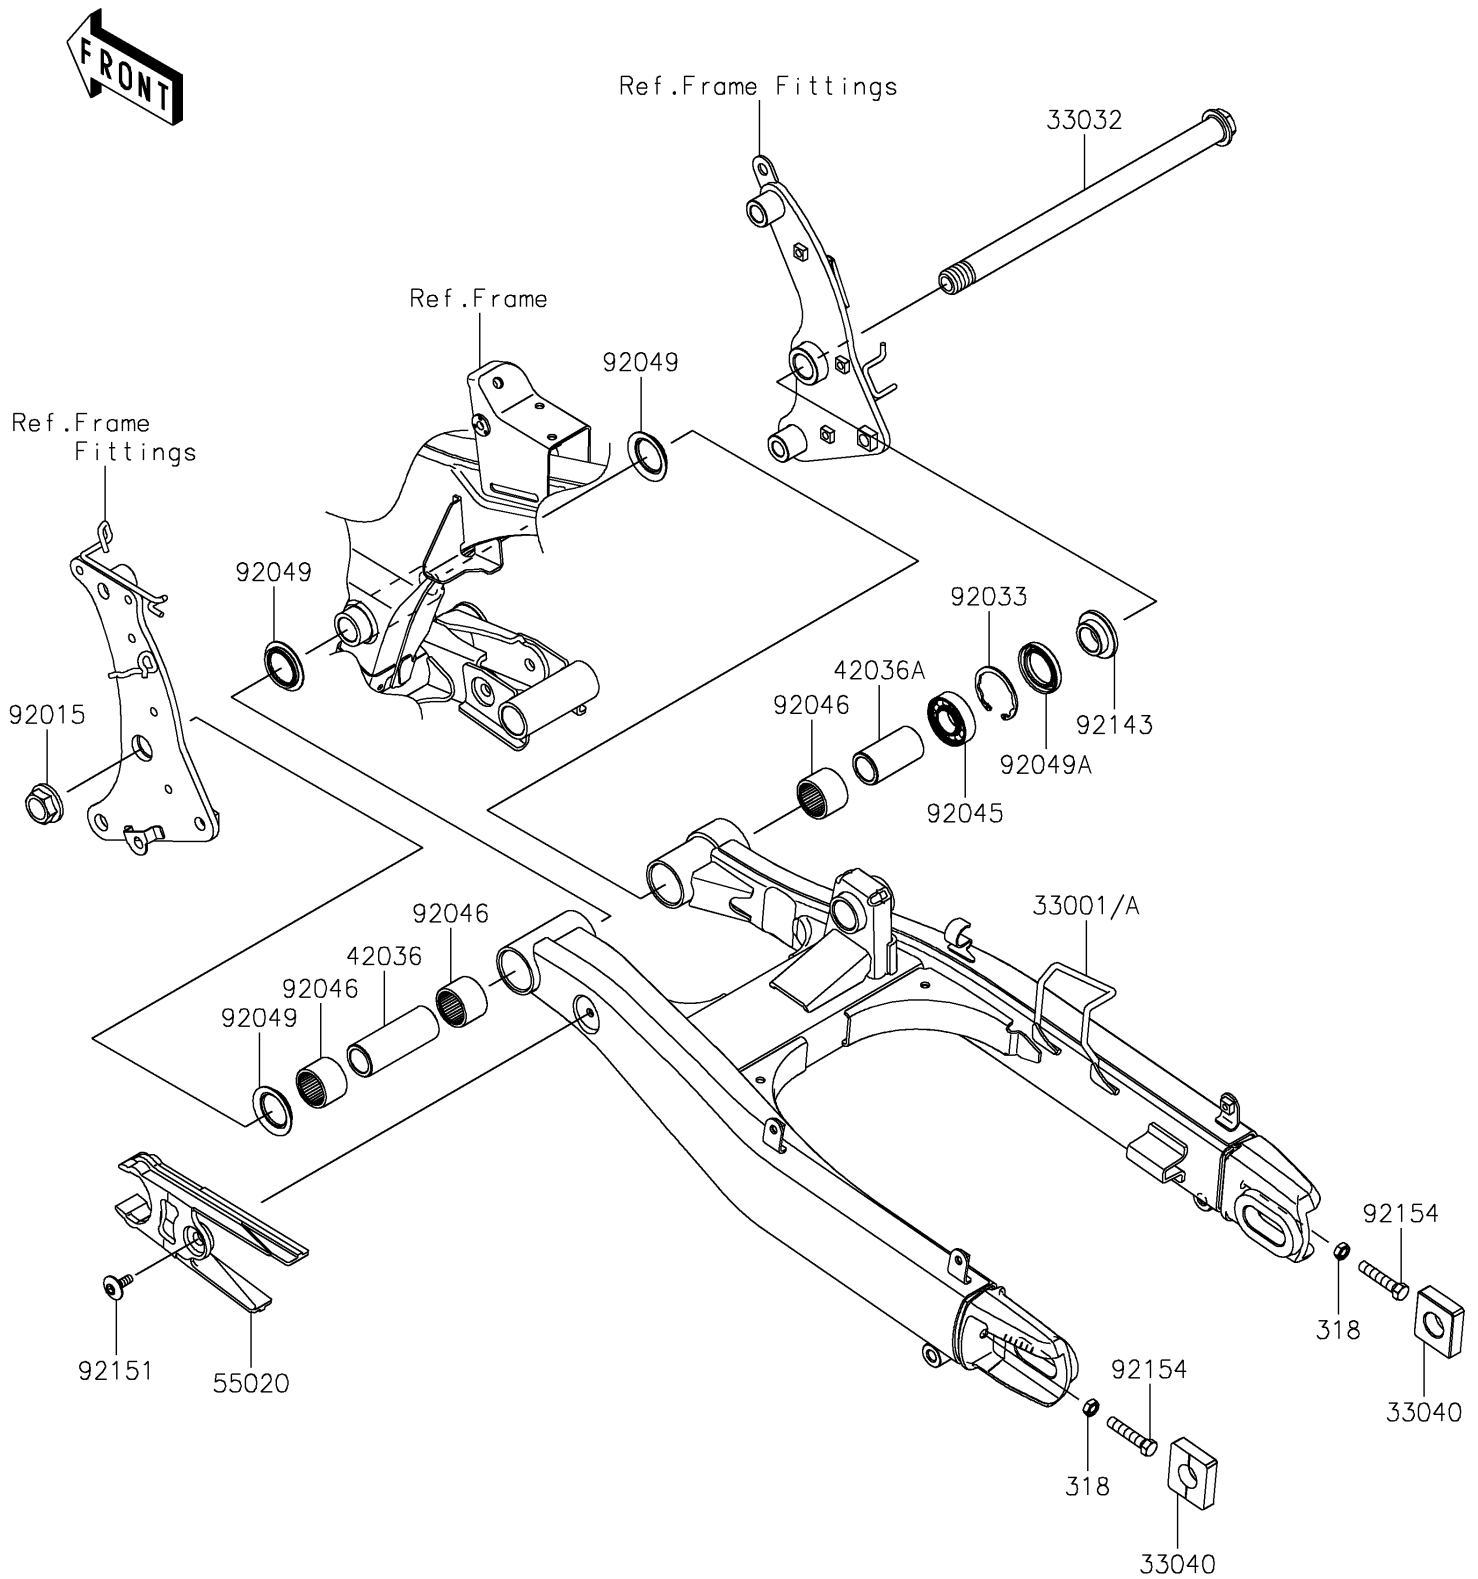

2026 VULCAN® S CAFE ABS

PARTS DIAGRAM

Swingarm

F2141

2026 VULCAN® S CAFE ABS

PARTS LIST

Swingarm

ITEM NAME

PART NUMBER

QUANTITY
